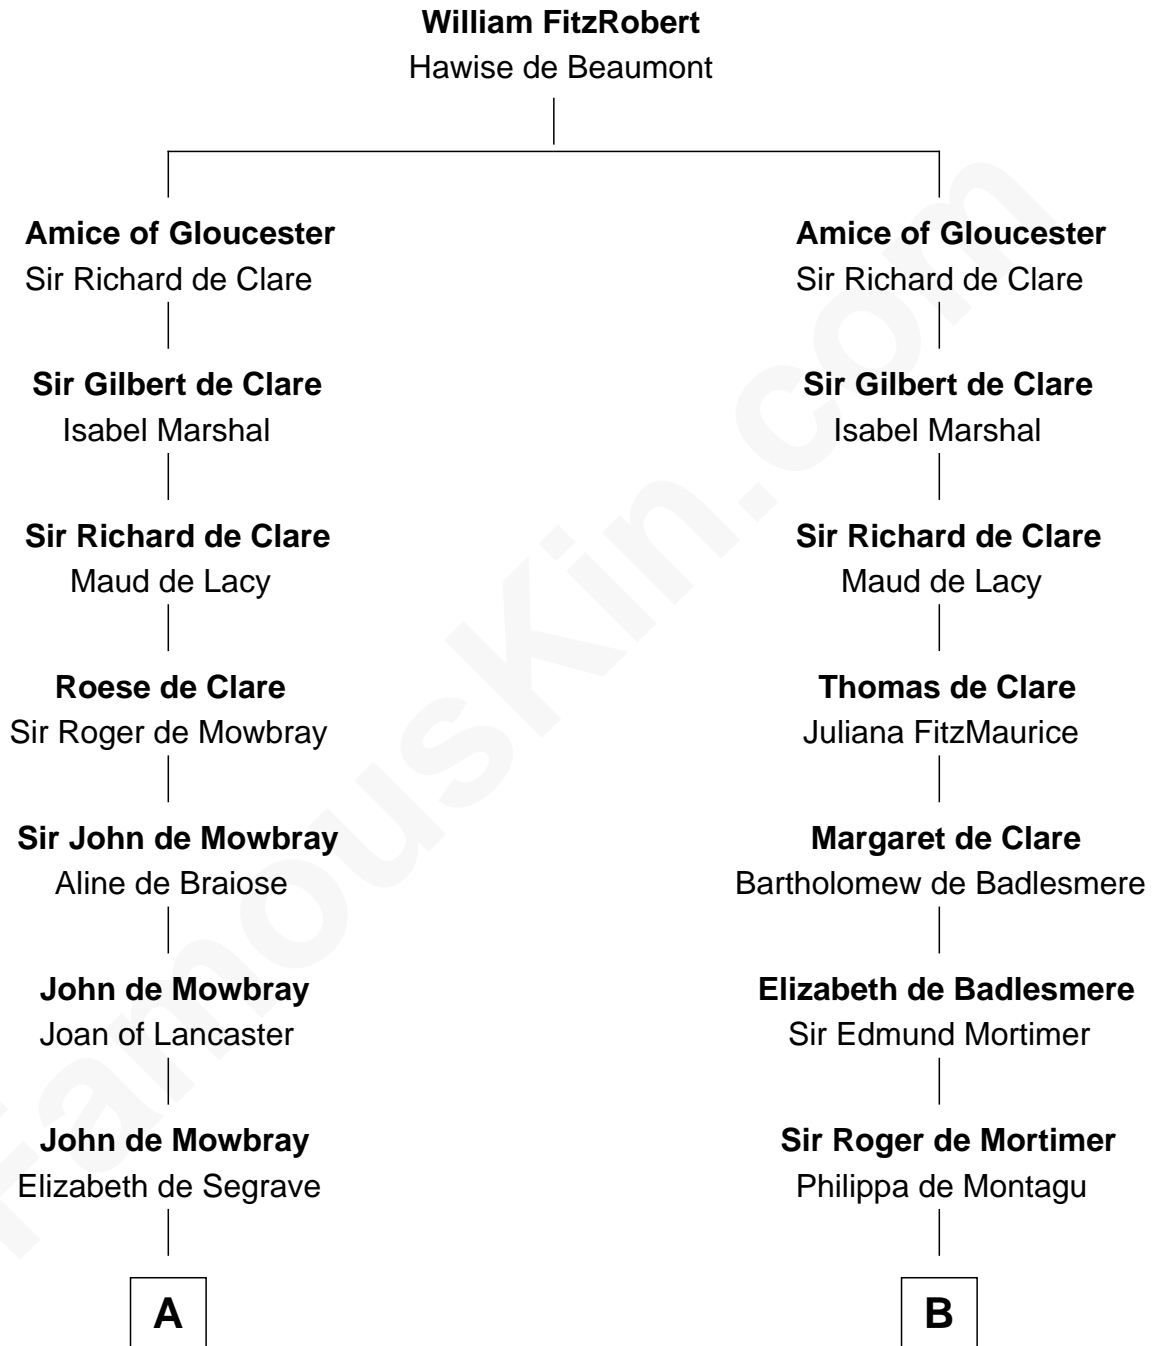

## Relationship Chart of

**Lt. Gen. James Brudenell**

*Leader of the "Charge of the Light Brigade"*

20th cousin 1 time removed of

**Daniel Carroll**

*Signer of the U.S. Constitution*

**C**

**Anne Boscawen**

Sir Cecil Bishopp

**Anne Bishopp**

Robert Brudenell

**Robert Brudenell**

Penelope Anne Cooke

**Lt. Gen. James Brudenell**

*Charge of the Light Brigade Leader*

**D**