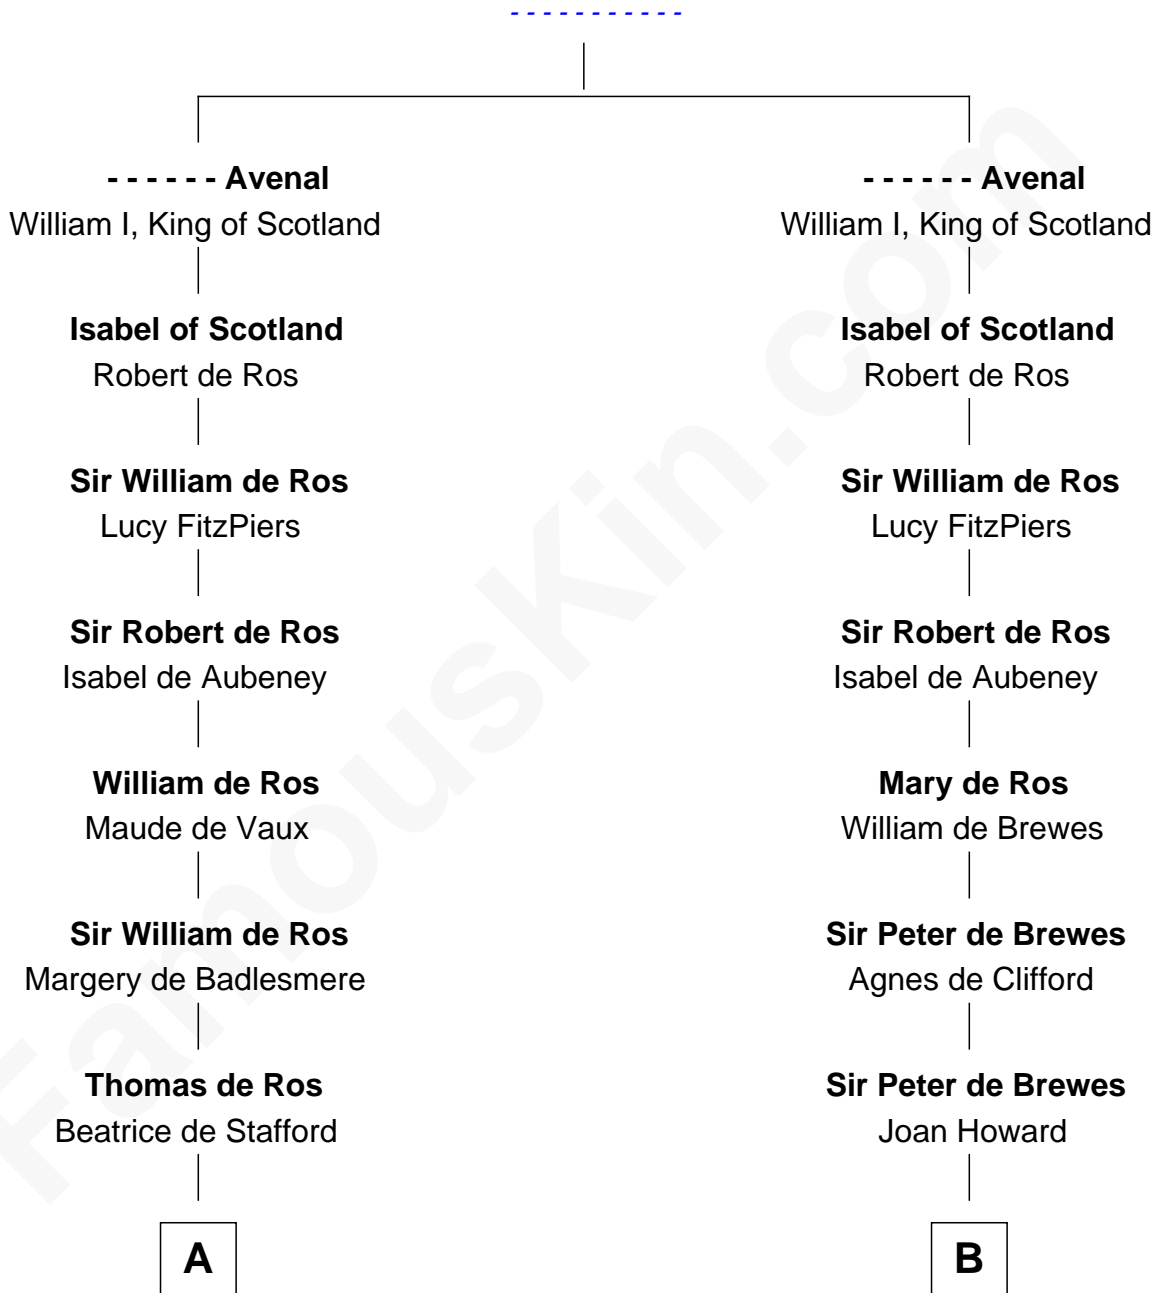

FamousKin.com

Relationship Chart of

Lt. Gen. James Brudenell

Leader of the "Charge of the Light Brigade"

20th cousin 1 time removed of

Daniel Carroll

Signer of the U.S. Constitution

Richard Avenal