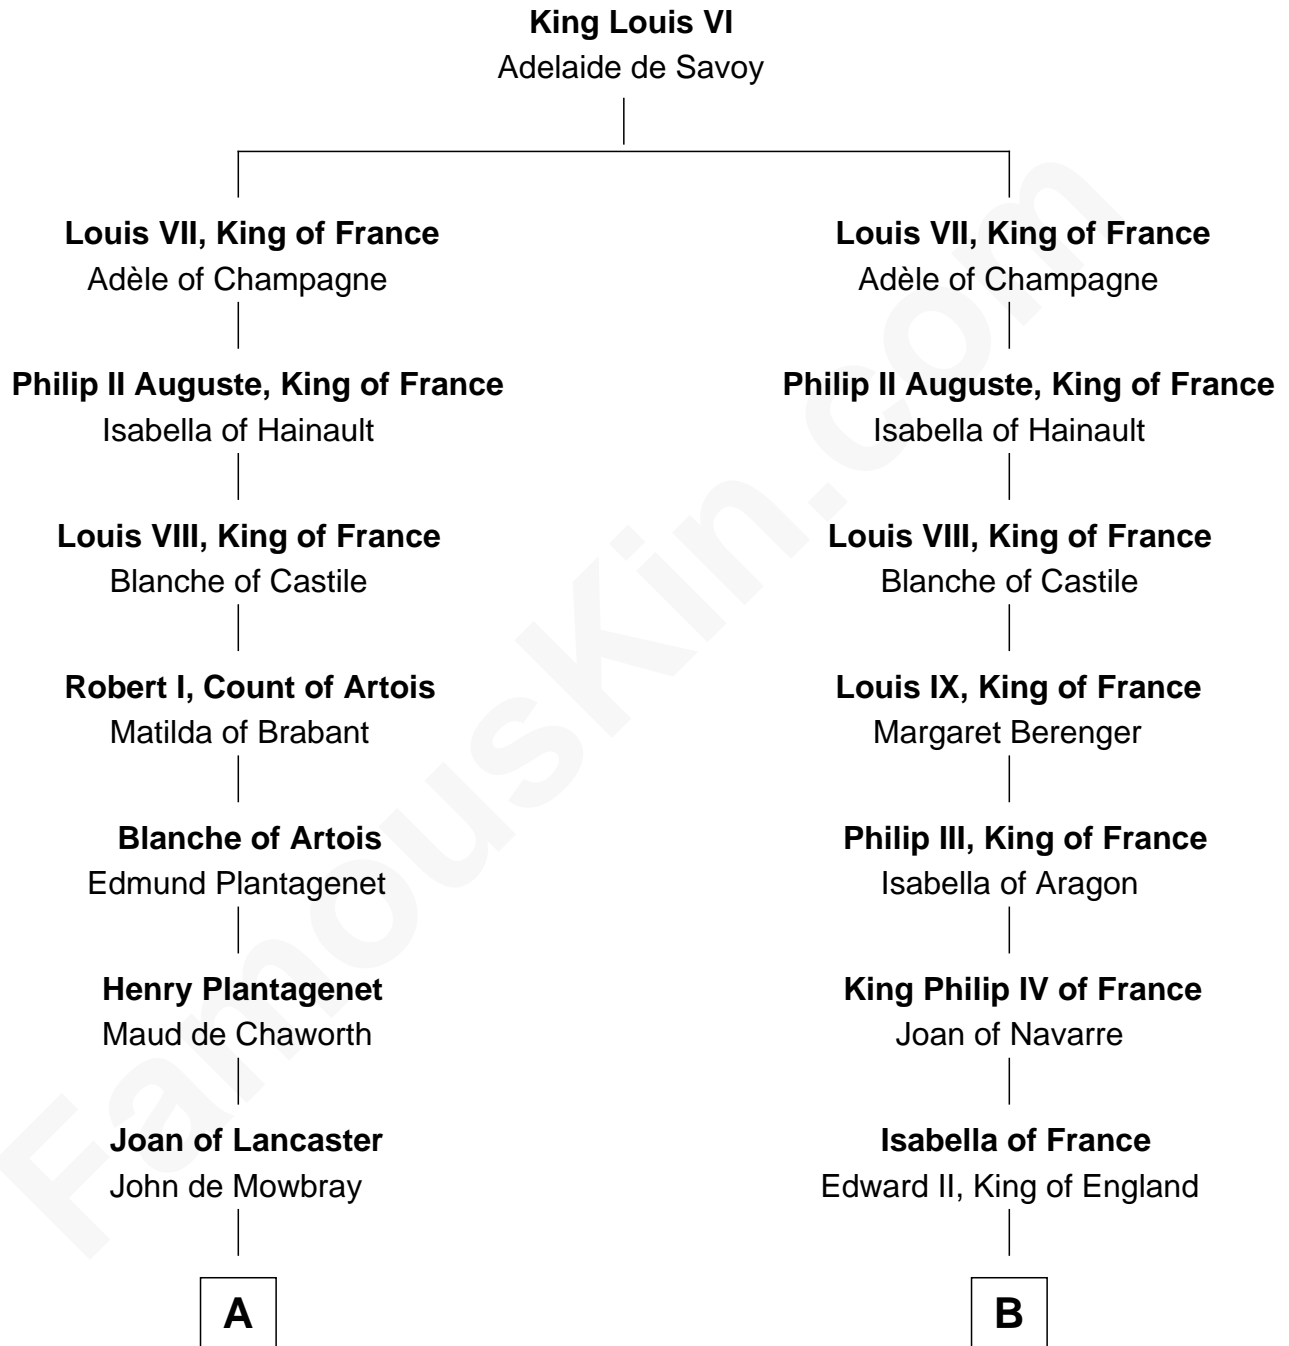

FamousKin.com

Relationship Chart of

Lt. Gen. James Brudenell

Leader of the "Charge of the Light Brigade"

20th cousin 1 time removed of

Daniel Carroll

Signer of the U.S. Constitution

C

Hugh Boscawen
Charlotte Godfrey

Anne Boscawen
Sir Cecil Bishopp

Anne Bishopp
Robert Brudenell

Robert Brudenell
Penelope Anne Cooke

Lt. Gen. James Brudenell
Charge of the Light Brigade Leader

D

William Digges
Elizabeth Sewall