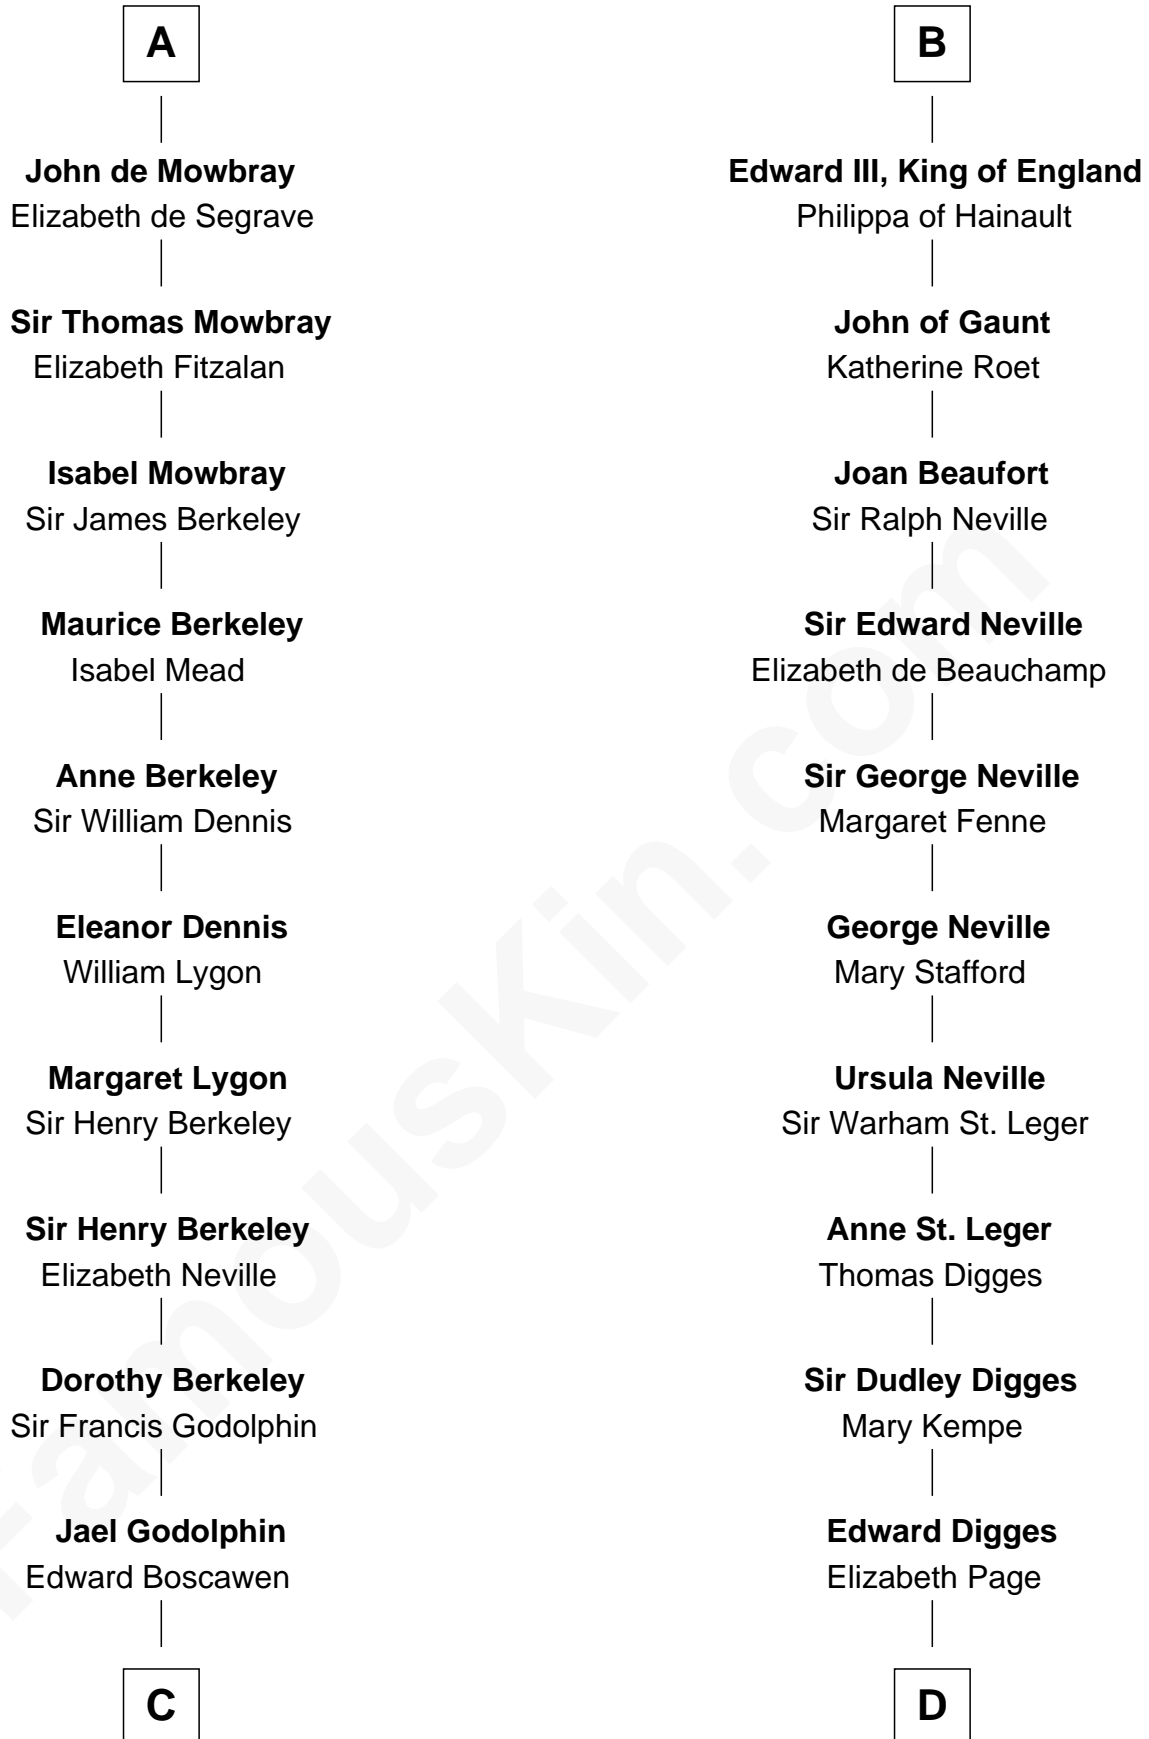

FamousKin.com

Relationship Chart of

Lt. Gen. James Brudenell

Leader of the "Charge of the Light Brigade"

20th cousin 1 time removed of

Daniel Carroll

Signer of the U.S. Constitution

C

Hugh Boscawen
Charlotte Godfrey

Anne Boscawen
Sir Cecil Bishopp

Anne Bishopp
Robert Brudenell

Robert Brudenell
Penelope Anne Cooke

Lt. Gen. James Brudenell
Charge of the Light Brigade Leader

D

William Digges
Elizabeth Sewall

Anne Digges
Henry Darnall

Eleanor Darnall
Daniel Carroll

Daniel Carroll
Signer of the U.S. Constitution