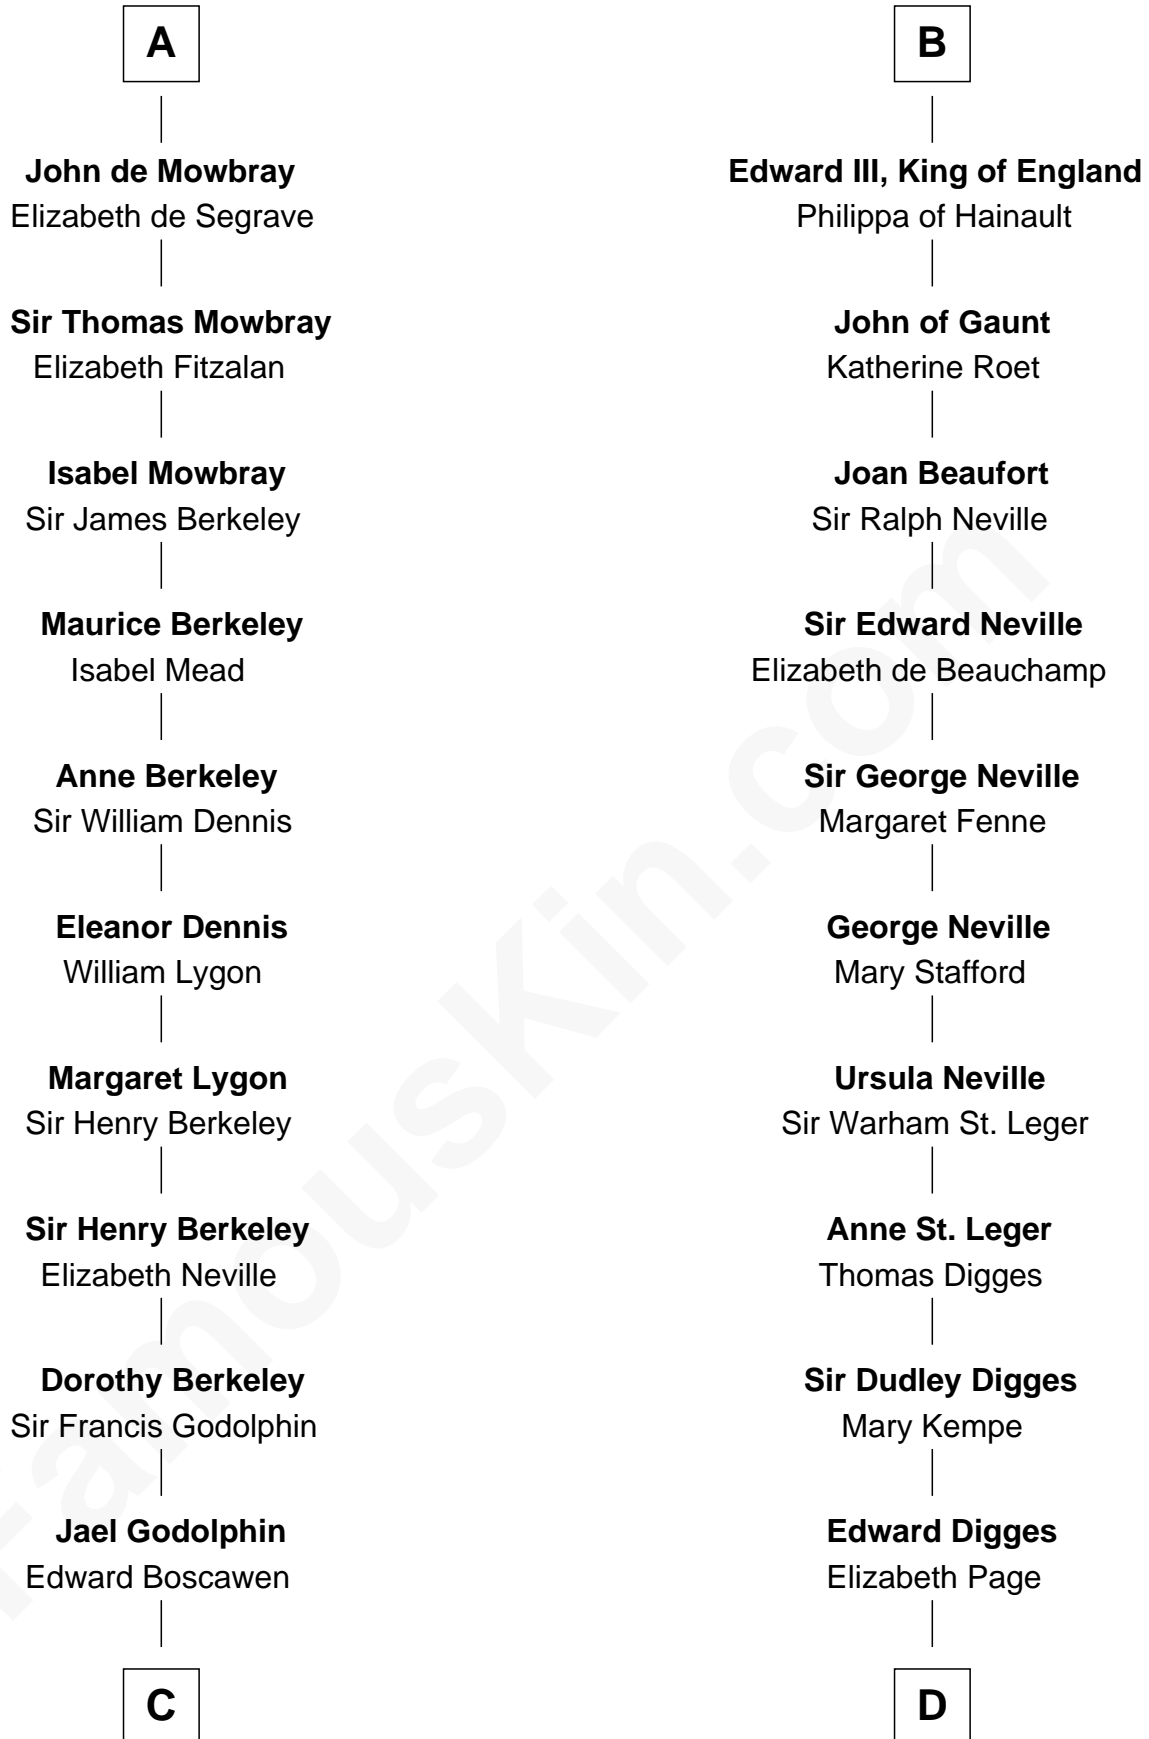

FamousKin.com

Relationship Chart of

Lt. Gen. James Brudenell

Leader of the "Charge of the Light Brigade"

20th cousin 1 time removed of

Daniel Carroll

Signer of the U.S. Constitution

Henry II, Duke of Limbourg

Marguerite of Limbourg
Godfrey III, Count of Louvain

Henry I, Duke of Brabant
Mathilde of Boulogne

Henry II, Duke of Brabant
Marie of Hohenstaufen

Matilda of Brabant
Robert I, Count of Artois

Blanche of Artois
Edmund Plantagenet

Henry Plantagenet
Maud de Chaworth

Joan of Lancaster
John de Mowbray

A

Marguerite of Limbourg
Godfrey III, Count of Louvain

Henry I, Duke of Brabant
Mathilde of Boulogne

Henry II, Duke of Brabant
Marie of Hohenstaufen

Matilda of Brabant
Robert I, Count of Artois

Blanche of Artois
King Henry I of Navarre

Joan of Navarre
King Philip IV of France

Isabella of France
Edward II, King of England

B

C

Hugh Boscawen
Charlotte Godfrey