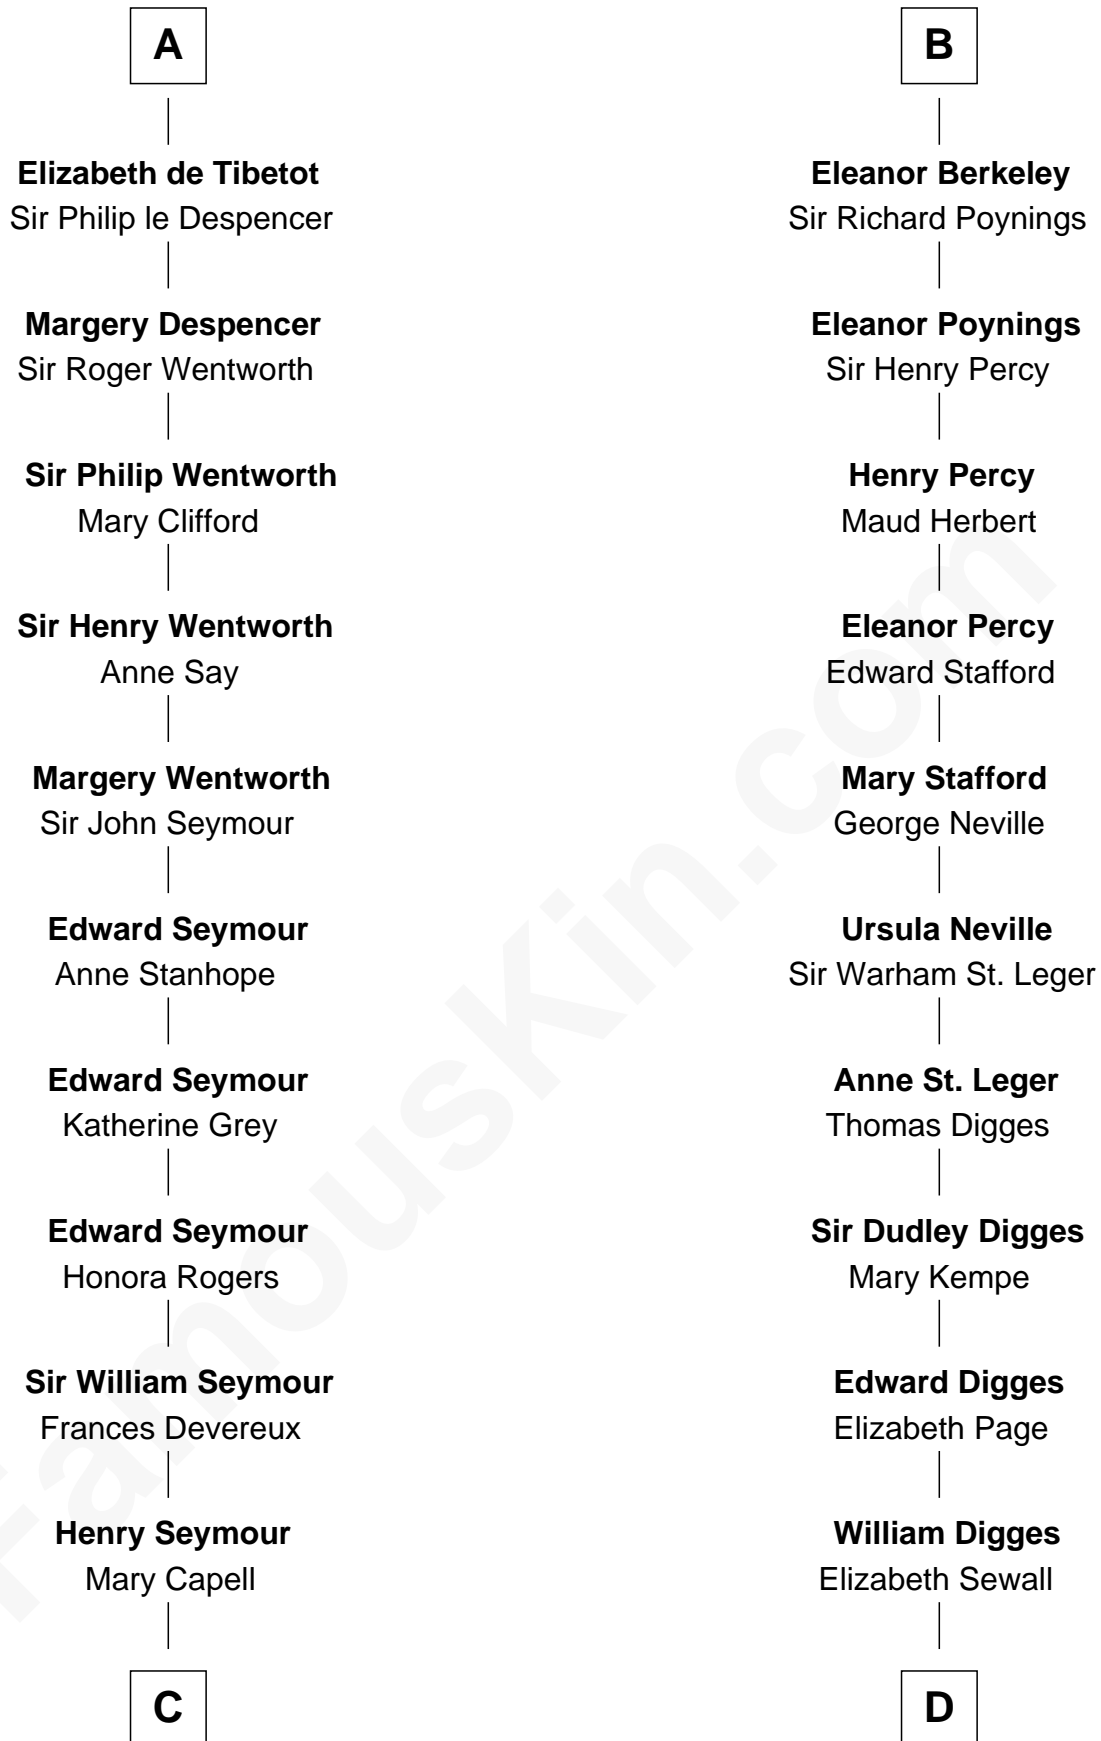

FamousKin.com

Relationship Chart of

Lt. Gen. James Brudenell

Leader of the "Charge of the Light Brigade"

19th cousin 2 times removed of

Daniel Carroll

Signer of the U.S. Constitution

C

Elizabeth Seymour

Thomas Bruce

Elizabeth Bruce

George Brudenell

Robert Brudenell

Anne Bishopp

Robert Brudenell

Penelope Anne Cooke