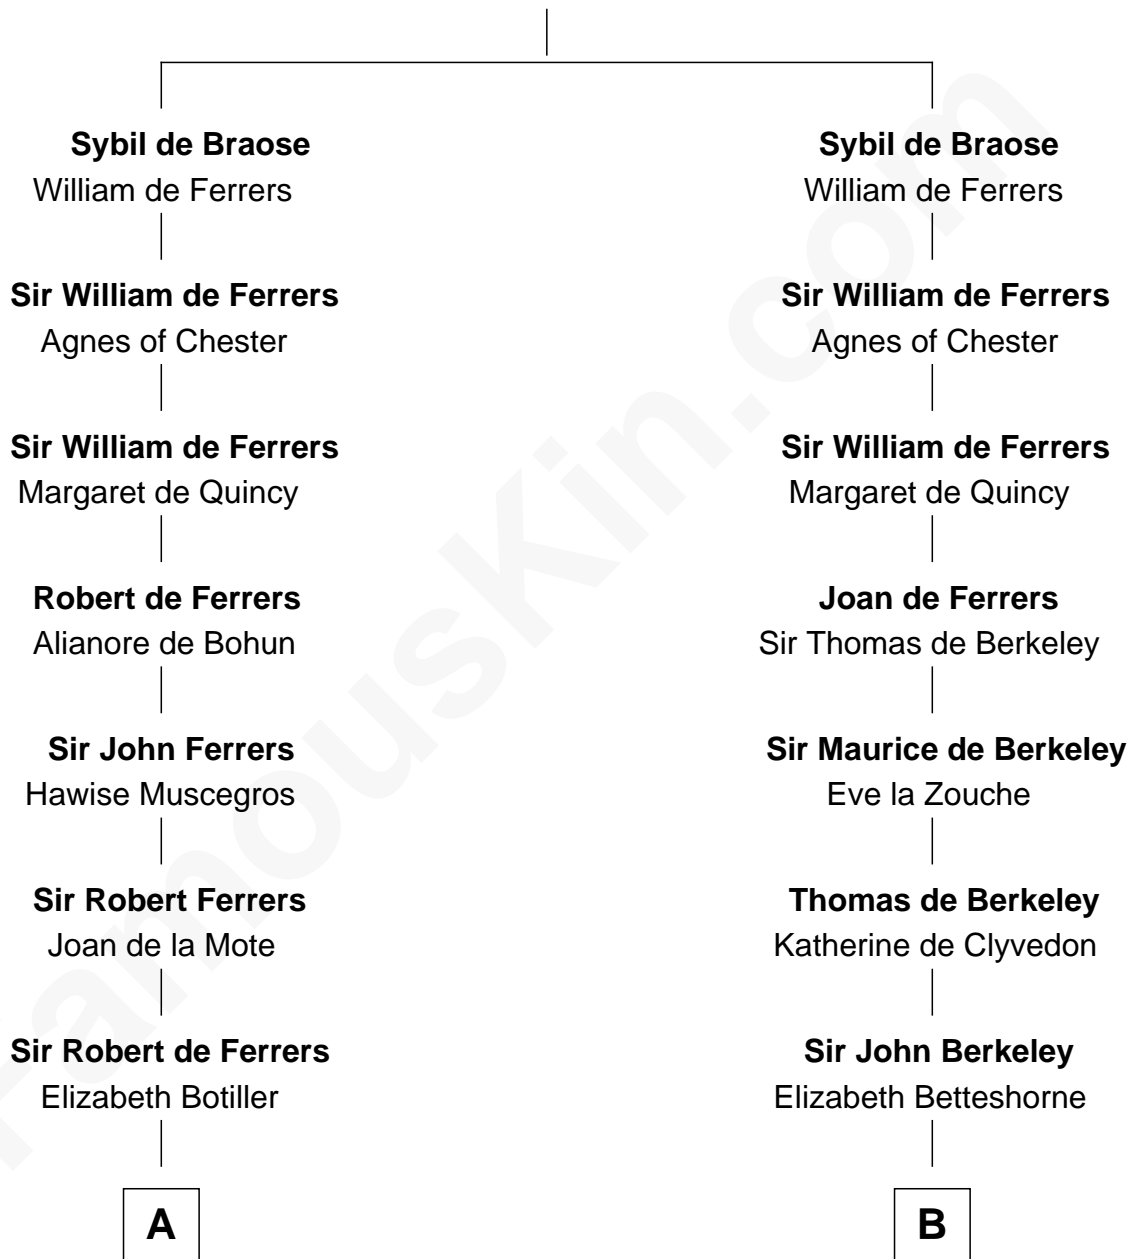

FamousKin.com Relationship Chart of

Lt. Gen. James Brudenell

Leader of the "Charge of the Light Brigade"

19th cousin 2 times removed of

Daniel Carroll

Signer of the U.S. Constitution

William de Braose

C

Frances Savile
Francis Brudenell

George Brudenell
Elizabeth Bruce

Robert Brudenell
Anne Bishopp

Robert Brudenell
Penelope Anne Cooke

Lt. Gen. James Brudenell
Charge of the Light Brigade Leader

D

Anne Digges
Henry Darnall

Eleanor Darnall
Daniel Carroll

Daniel Carroll
Signer of the U.S. Constitution