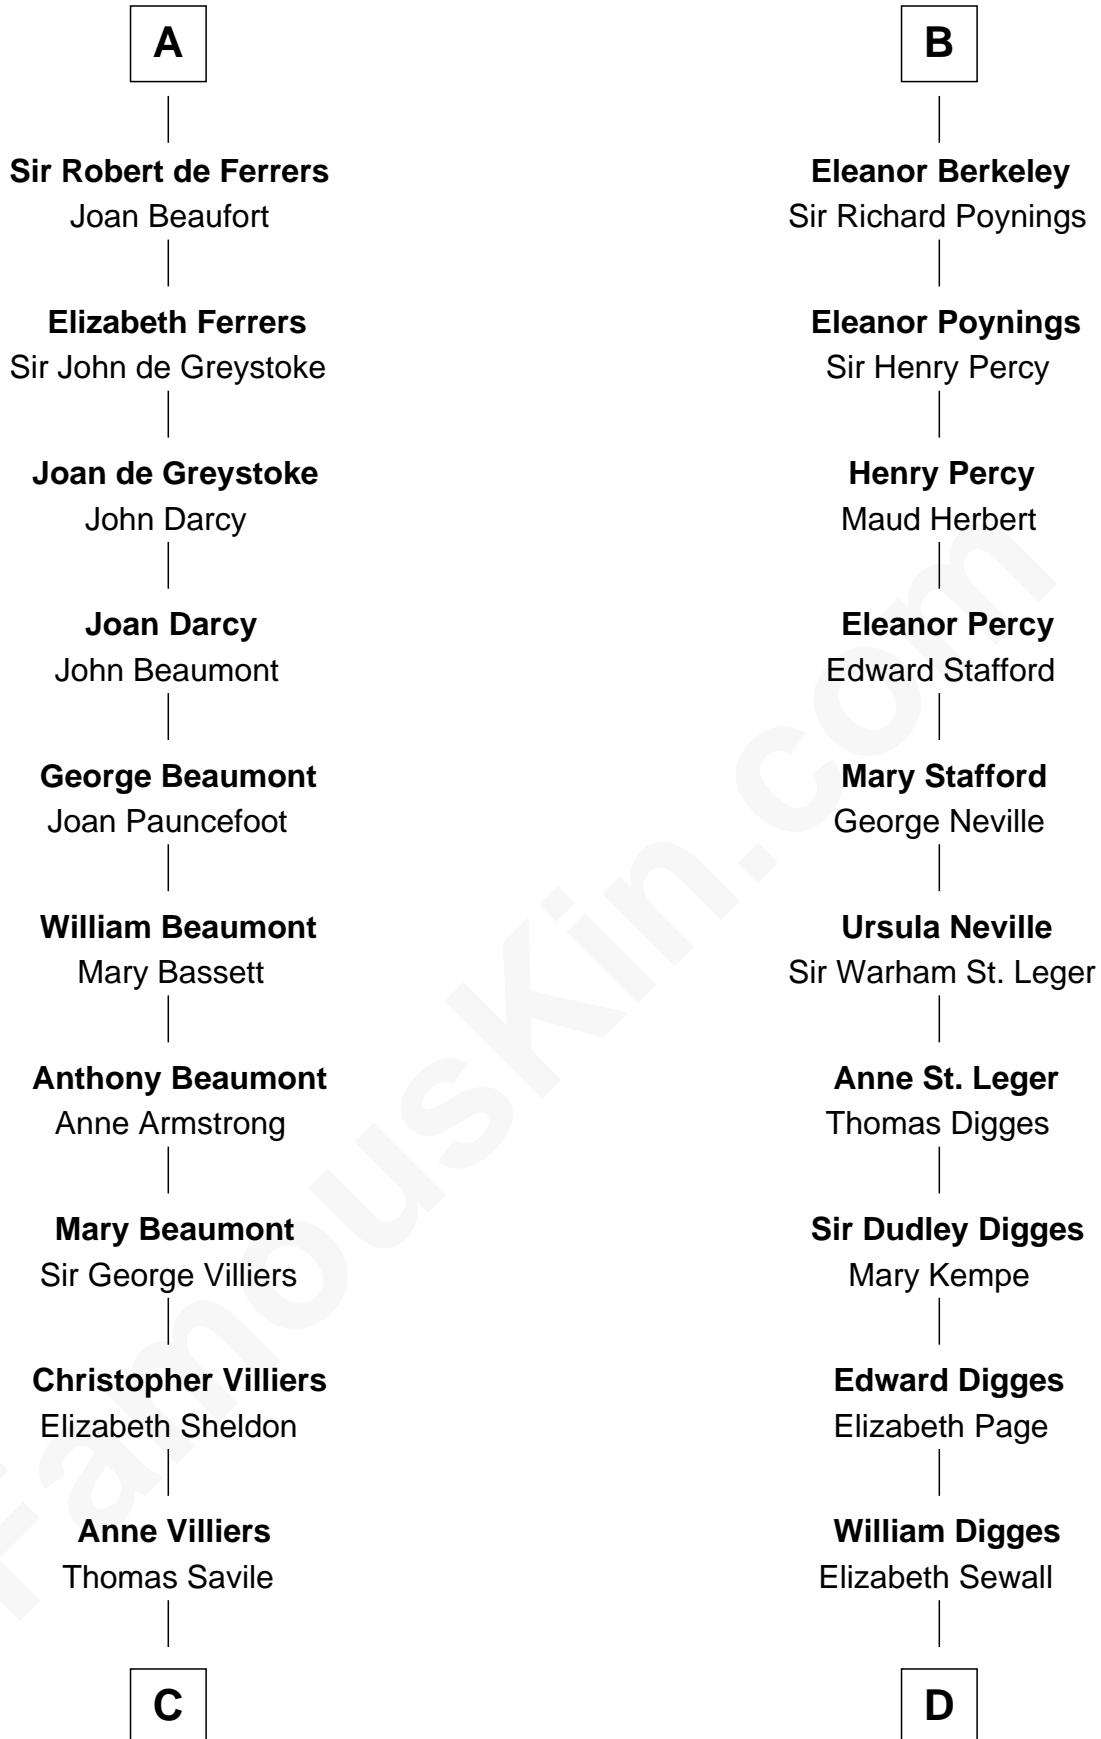

FamousKin.com Relationship Chart of

Lt. Gen. James Brudenell

Leader of the "Charge of the Light Brigade"

19th cousin 2 times removed of

Daniel Carroll

Signer of the U.S. Constitution

William de Braose

C

Frances Savile
Francis Brudenell

George Brudenell
Elizabeth Bruce

Robert Brudenell
Anne Bishopp

Robert Brudenell
Penelope Anne Cooke

Lt. Gen. James Brudenell
Charge of the Light Brigade Leader

D

Anne Digges
Henry Darnall