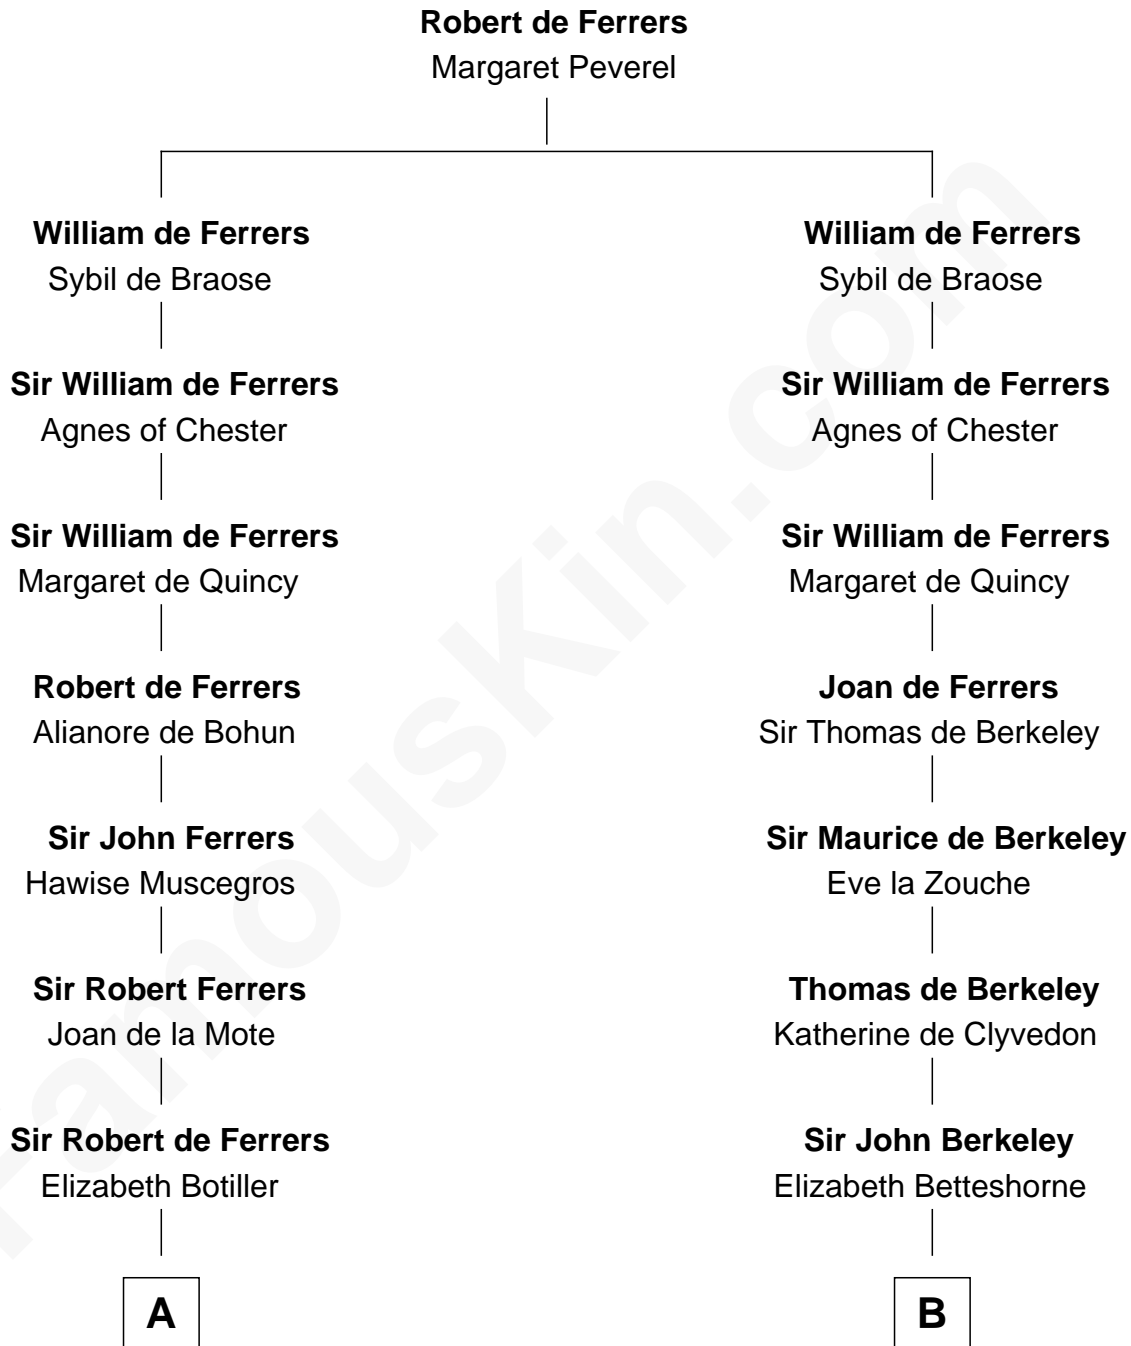

FamousKin.com

Relationship Chart of

Lt. Gen. James Brudenell

Leader of the "Charge of the Light Brigade"

19th cousin 2 times removed of

Daniel Carroll

Signer of the U.S. Constitution

C

Frances Savile
Francis Brudenell

George Brudenell
Elizabeth Bruce

Robert Brudenell
Anne Bishopp

Robert Brudenell
Penelope Anne Cooke

Lt. Gen. James Brudenell
Charge of the Light Brigade Leader

D

Anne Digges
Henry Darnall

Eleanor Darnall
Daniel Carroll

Daniel Carroll
Signer of the U.S. Constitution