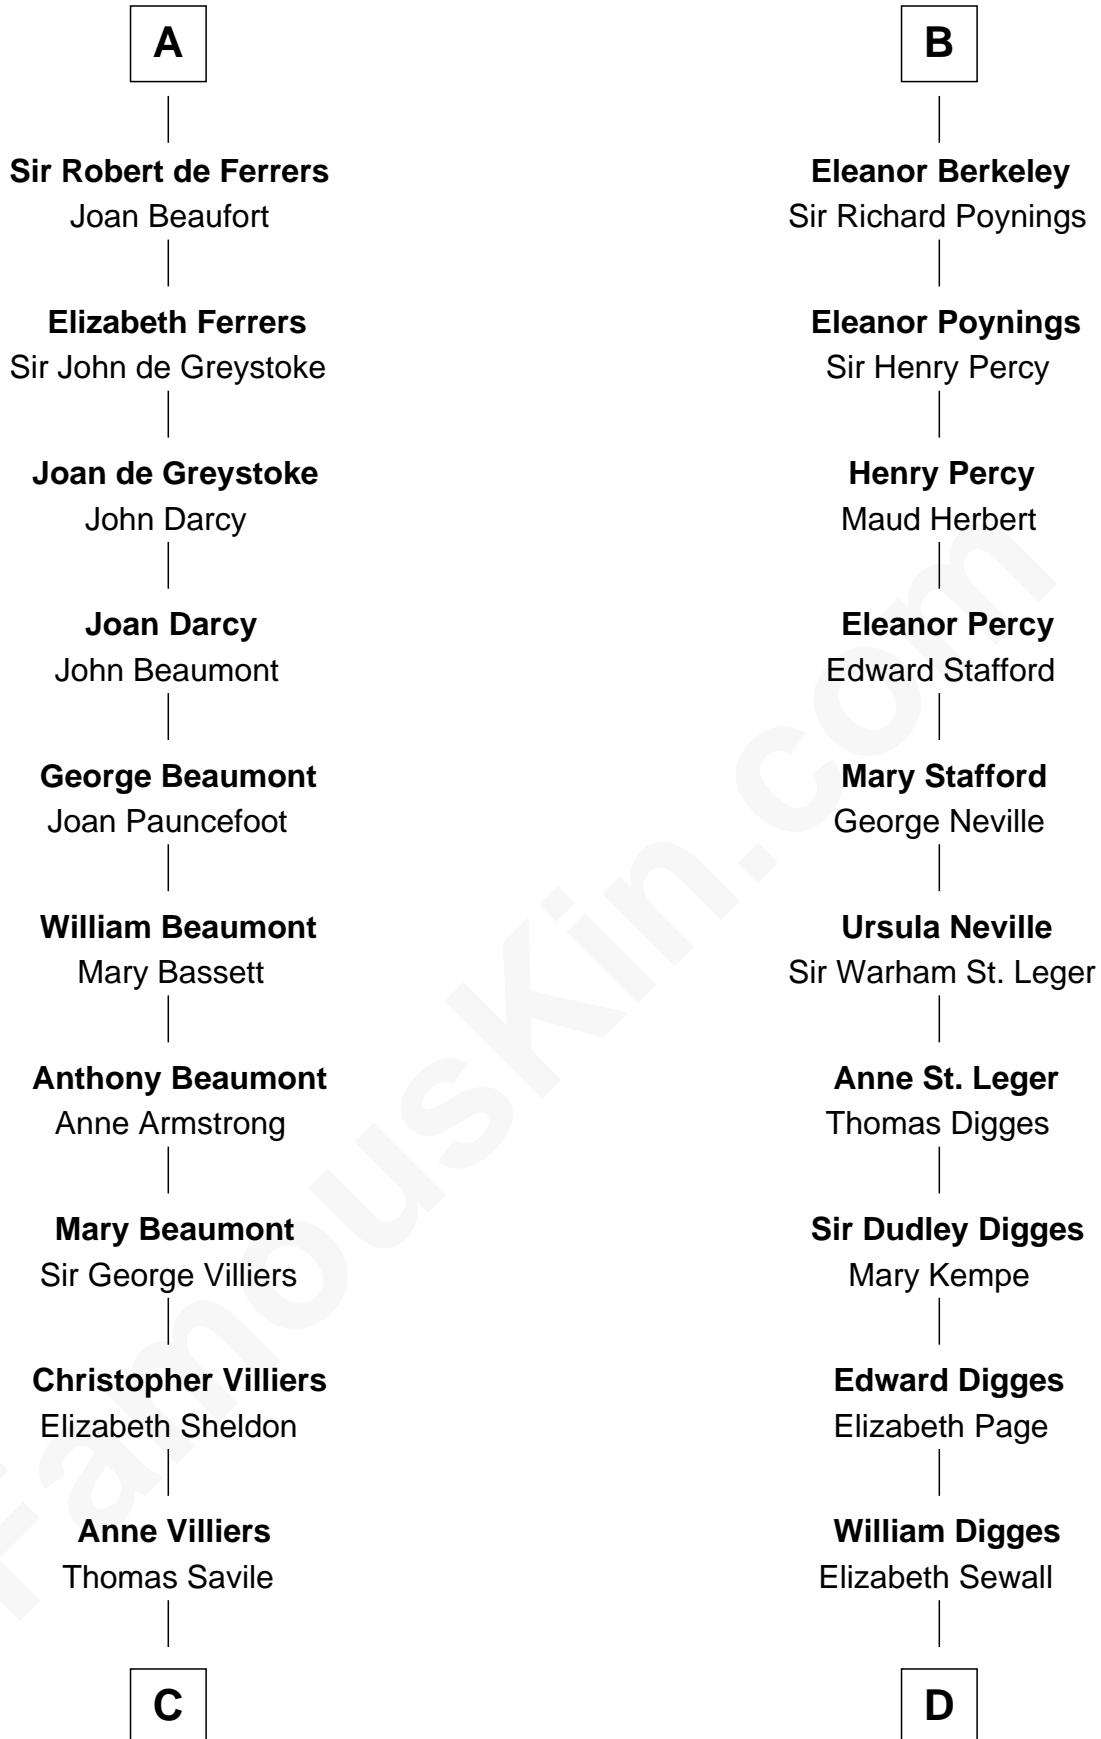

FamousKin.com

Relationship Chart of

Lt. Gen. James Brudenell

Leader of the "Charge of the Light Brigade"

19th cousin 2 times removed of

Daniel Carroll

Signer of the U.S. Constitution

C

Frances Savile
Francis Brudenell

George Brudenell
Elizabeth Bruce

Robert Brudenell
Anne Bishopp

Robert Brudenell
Penelope Anne Cooke

Lt. Gen. James Brudenell
Charge of the Light Brigade Leader

D

Anne Digges
Henry Darnall