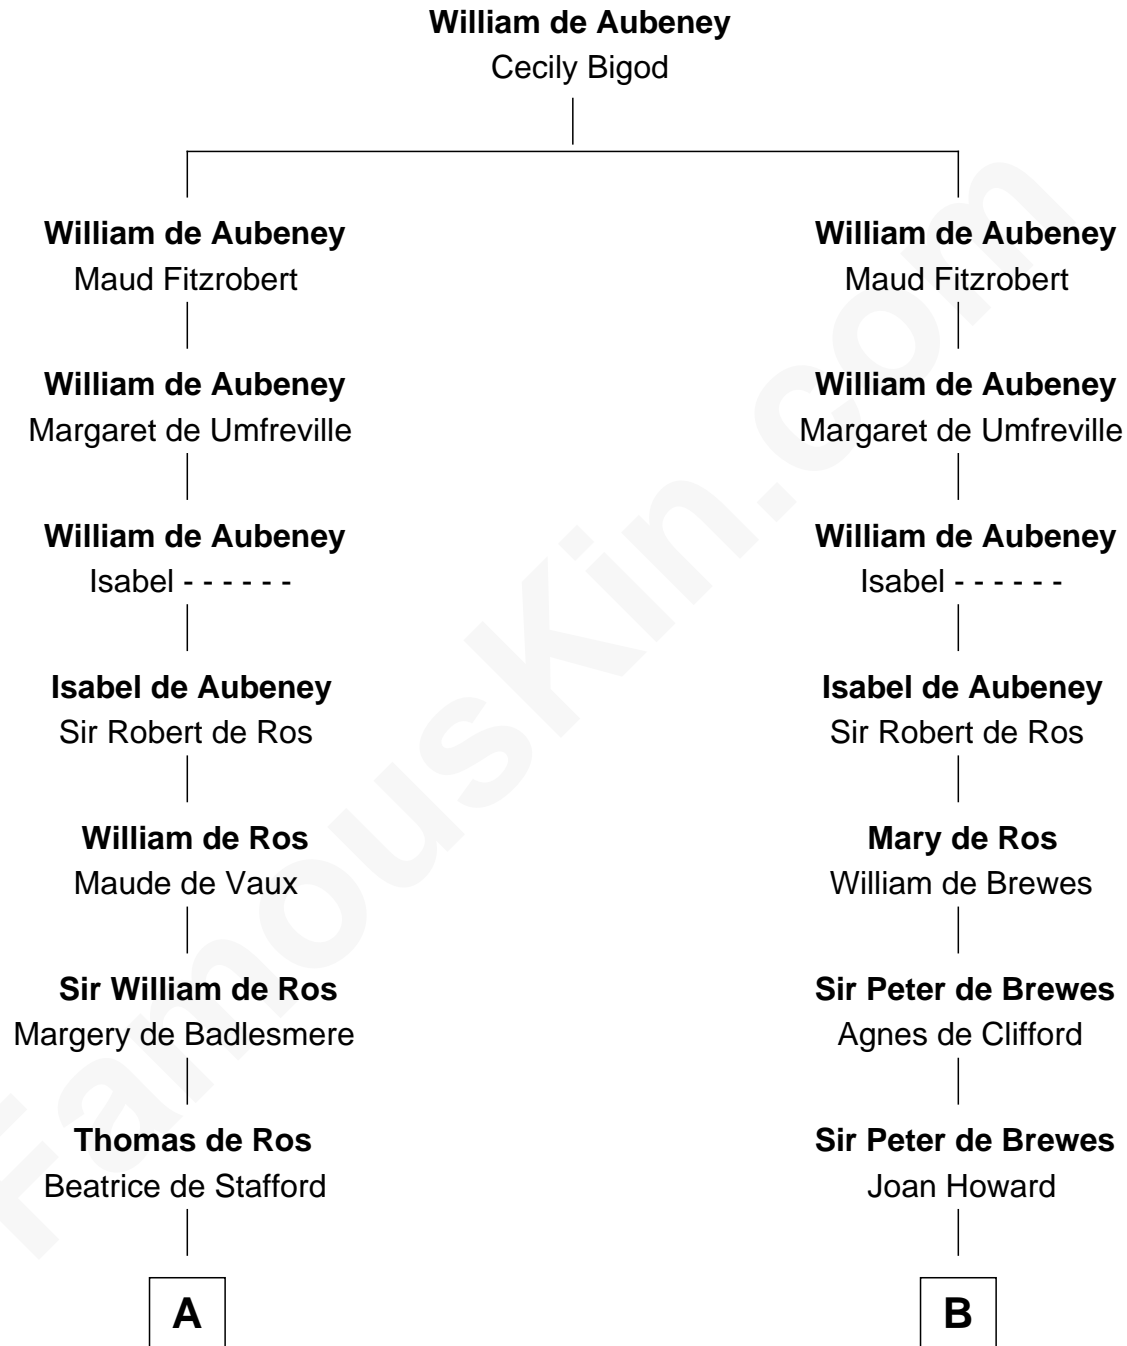

FamousKin.com

Relationship Chart of

Lt. Gen. James Brudenell

Leader of the "Charge of the Light Brigade"

20th cousin 1 time removed of

John Carroll

Founder of Georgetown University

C