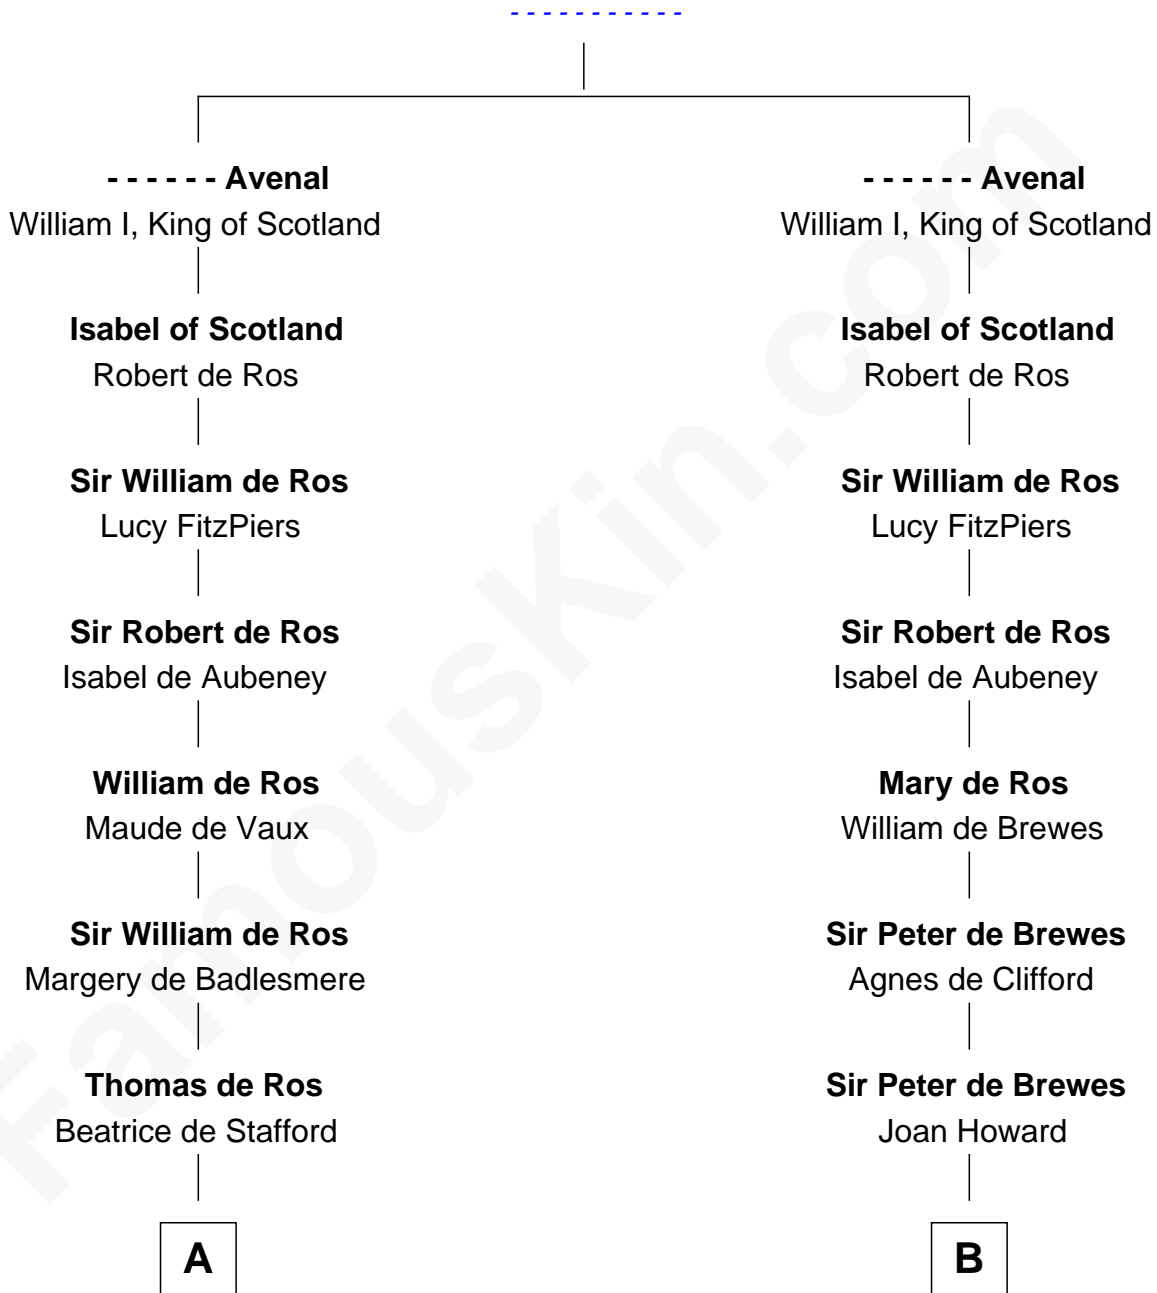

FamousKin.com

Relationship Chart of

Lt. Gen. James Brudenell

Leader of the "Charge of the Light Brigade"

20th cousin 1 time removed of

John Carroll

Founder of Georgetown University

Richard Avenal