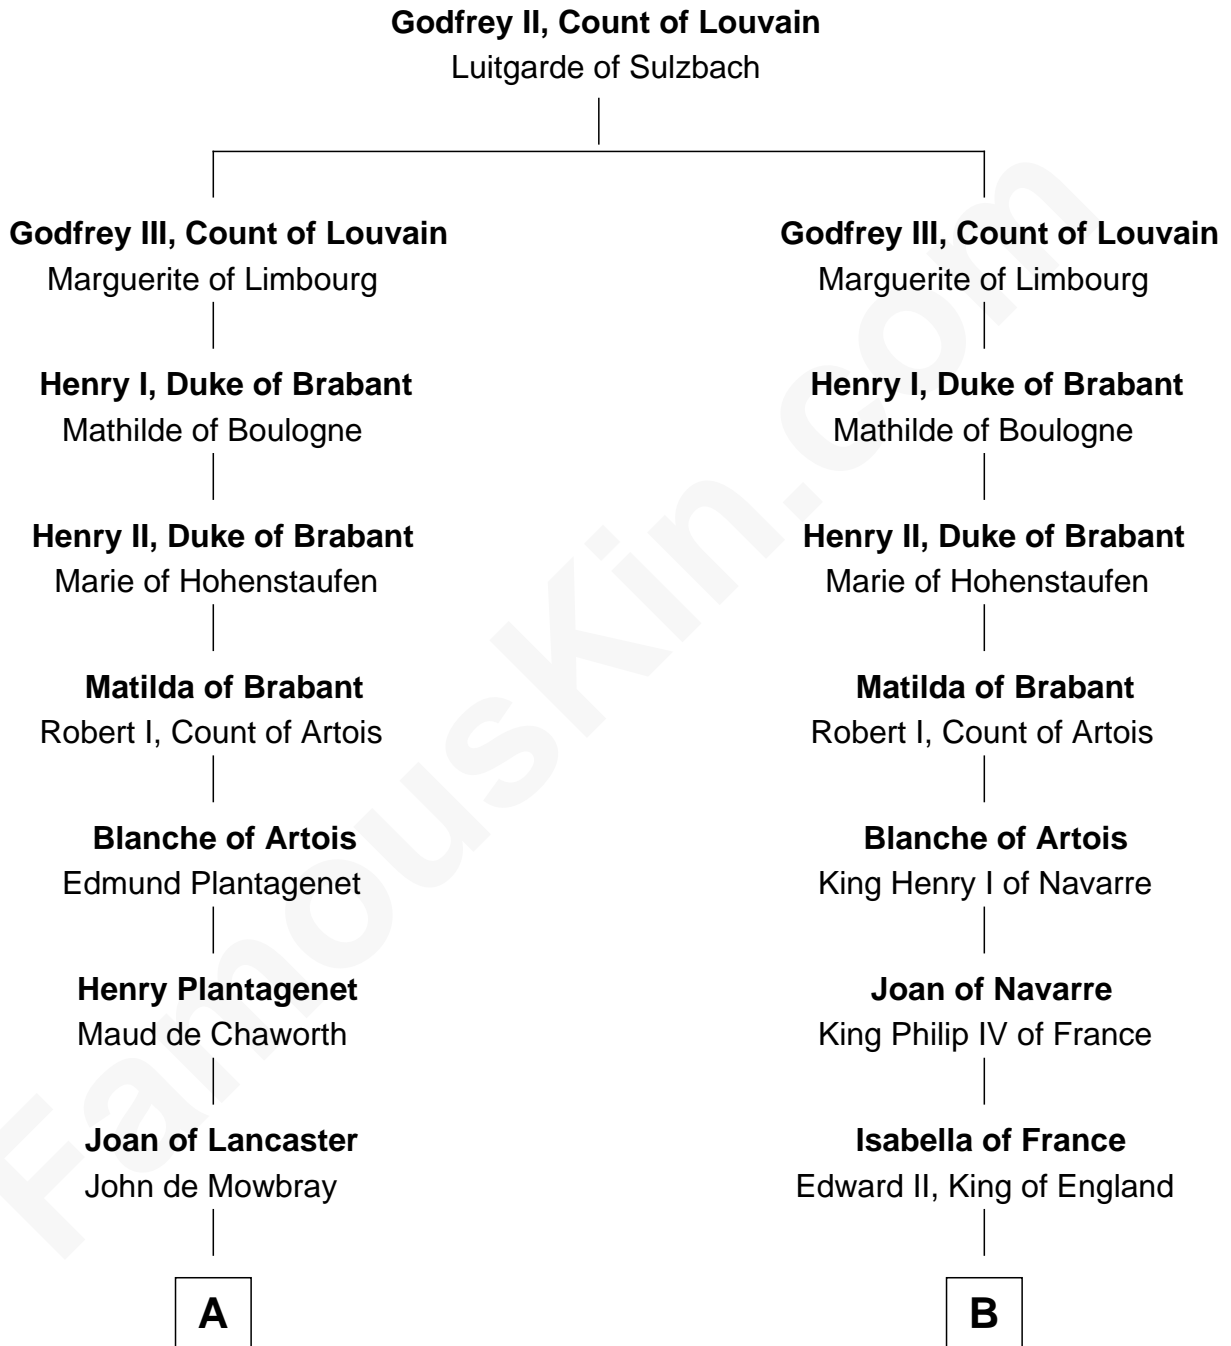

FamousKin.com

Relationship Chart of

Lt. Gen. James Brudenell

Leader of the "Charge of the Light Brigade"

20th cousin 1 time removed of

John Carroll

Founder of Georgetown University

C

Hugh Boscawen
Charlotte Godfrey

Anne Boscawen
Sir Cecil Bishopp

Anne Bishopp
Robert Brudenell

Robert Brudenell
Penelope Anne Cooke

Lt. Gen. James Brudenell
Charge of the Light Brigade Leader

D

William Digges
Elizabeth Sewall