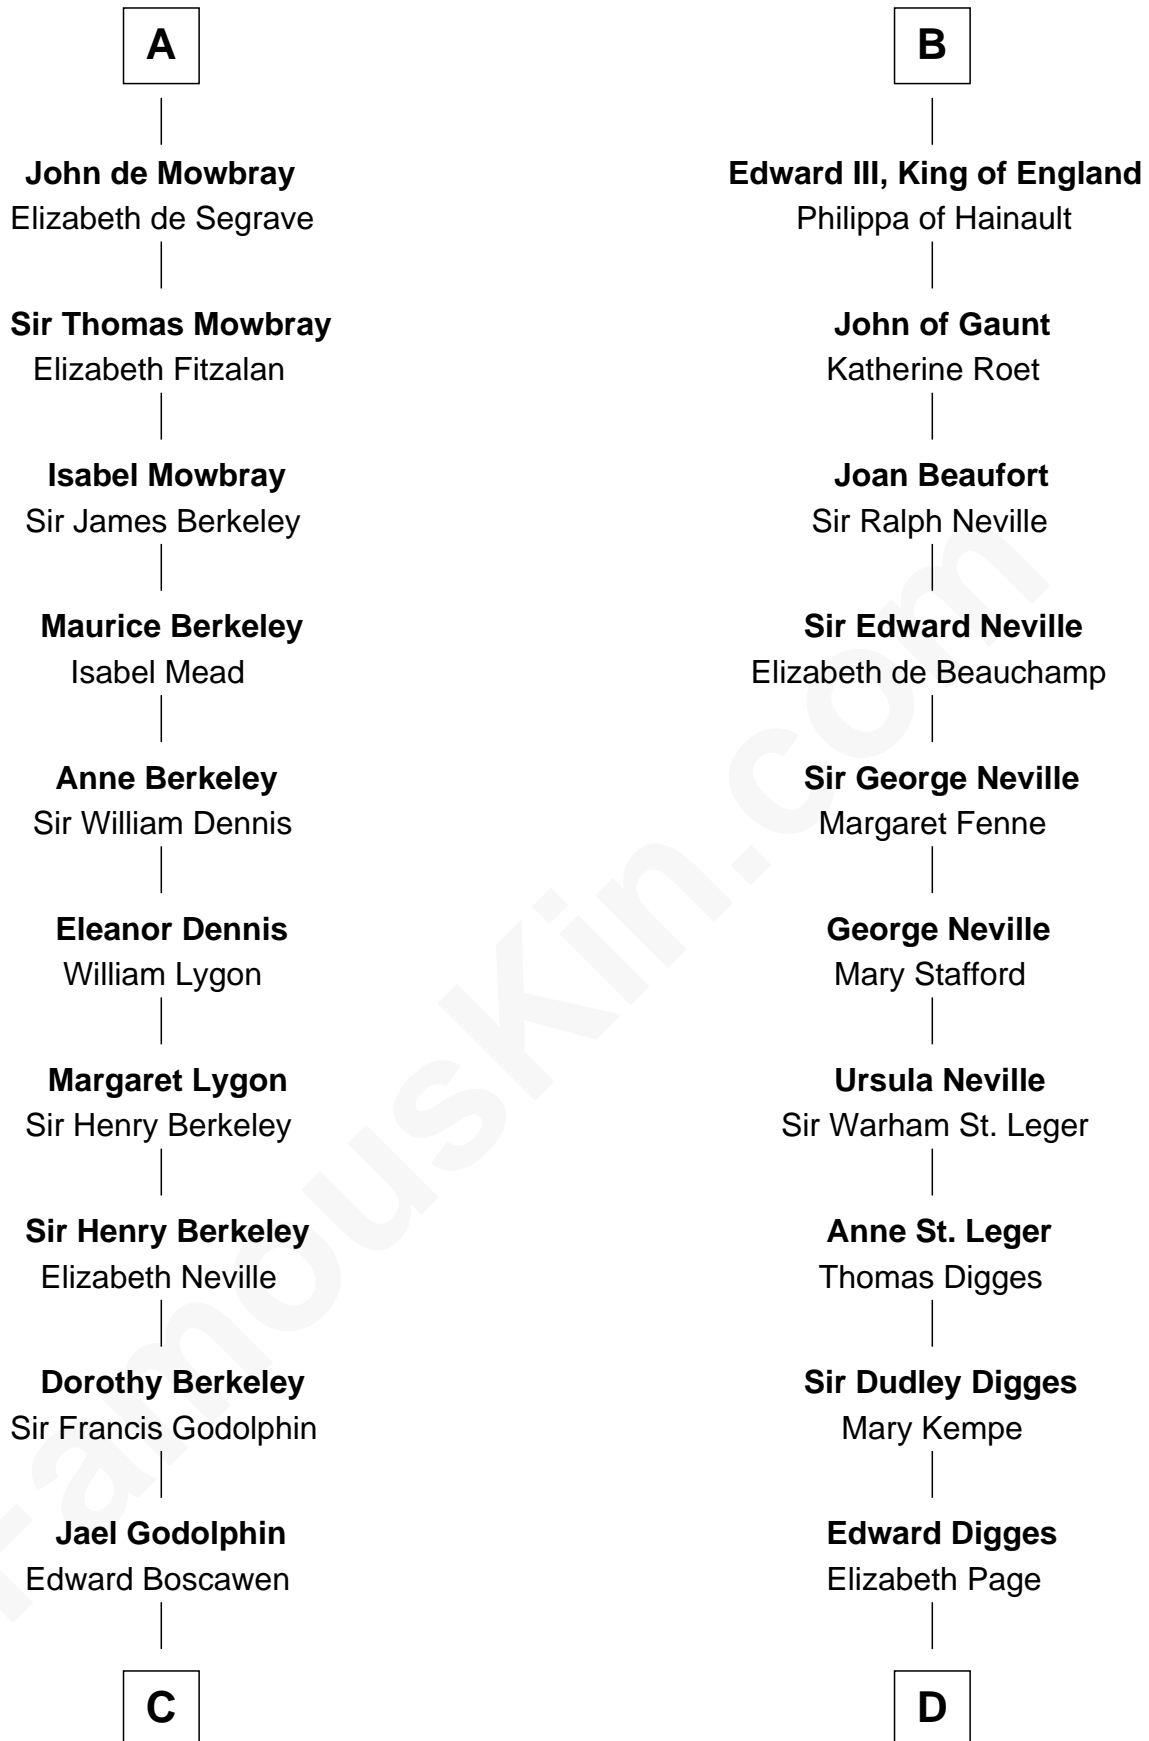

FamousKin.com

Relationship Chart of

Lt. Gen. James Brudenell

Leader of the "Charge of the Light Brigade"

20th cousin 1 time removed of

John Carroll

Founder of Georgetown University

C

Hugh Boscawen
Charlotte Godfrey

Anne Boscawen
Sir Cecil Bishopp

Anne Bishopp
Robert Brudenell

Robert Brudenell
Penelope Anne Cooke

Lt. Gen. James Brudenell
Charge of the Light Brigade Leader

D

William Digges
Elizabeth Sewall

Anne Digges
Henry Darnall

Eleanor Darnall
Daniel Carroll

John Carroll
Founder, Georgetown University

FamousKin.com