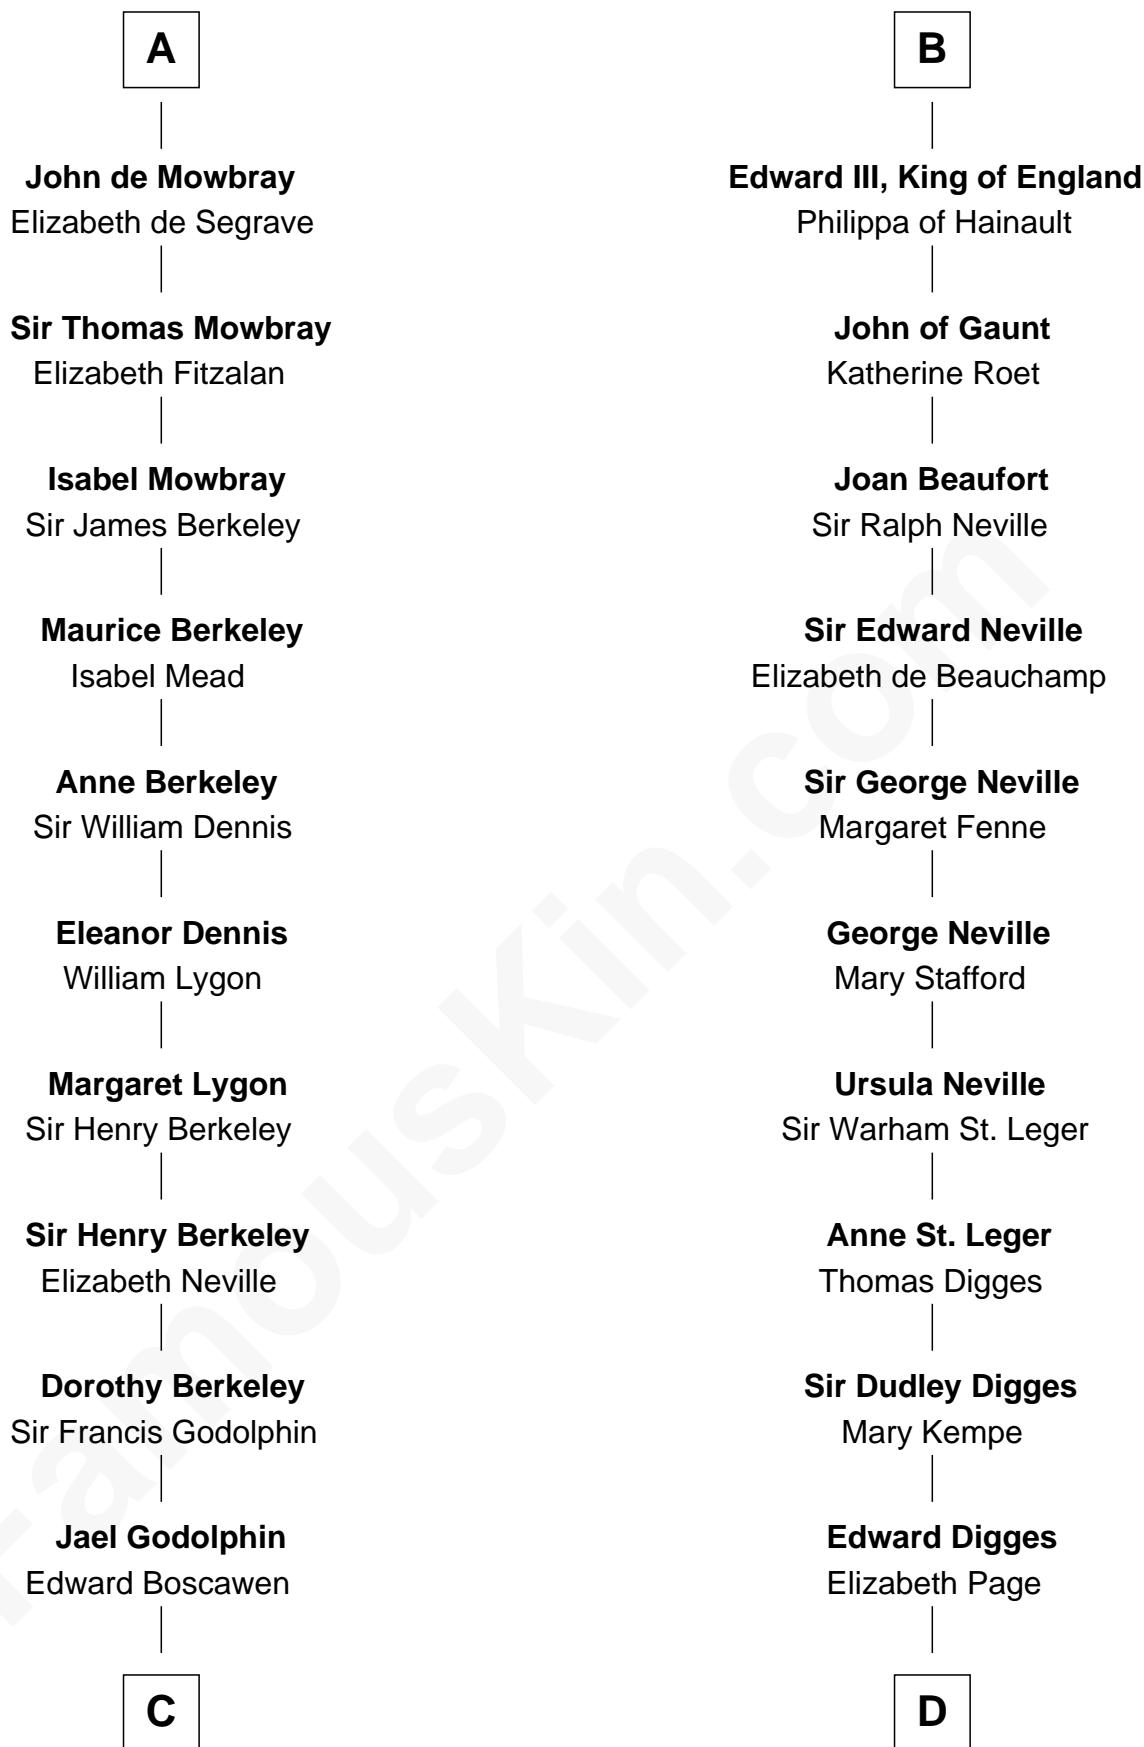

FamousKin.com

Relationship Chart of

Lt. Gen. James Brudenell

Leader of the "Charge of the Light Brigade"

20th cousin 1 time removed of

John Carroll

Founder of Georgetown University

Stephen, King of England

Matilda of Boulogne

Marie of Boulogne
Matthew, Count of Boulogne

Mathilde of Boulogne
Henry I, Duke of Brabant

Henry II, Duke of Brabant
Marie of Hohenstaufen

Matilda of Brabant
Robert I, Count of Artois

Blanche of Artois
Edmund Plantagenet

Henry Plantagenet
Maud de Chaworth

Joan of Lancaster
John de Mowbray

A

Marie of Boulogne
Matthew, Count of Boulogne

Mathilde of Boulogne
Henry I, Duke of Brabant

Henry II, Duke of Brabant
Marie of Hohenstaufen

Matilda of Brabant
Robert I, Count of Artois

Blanche of Artois
King Henry I of Navarre

Joan of Navarre
King Philip IV of France

Isabella of France
Edward II, King of England

B

C

Hugh Boscawen
Charlotte Godfrey