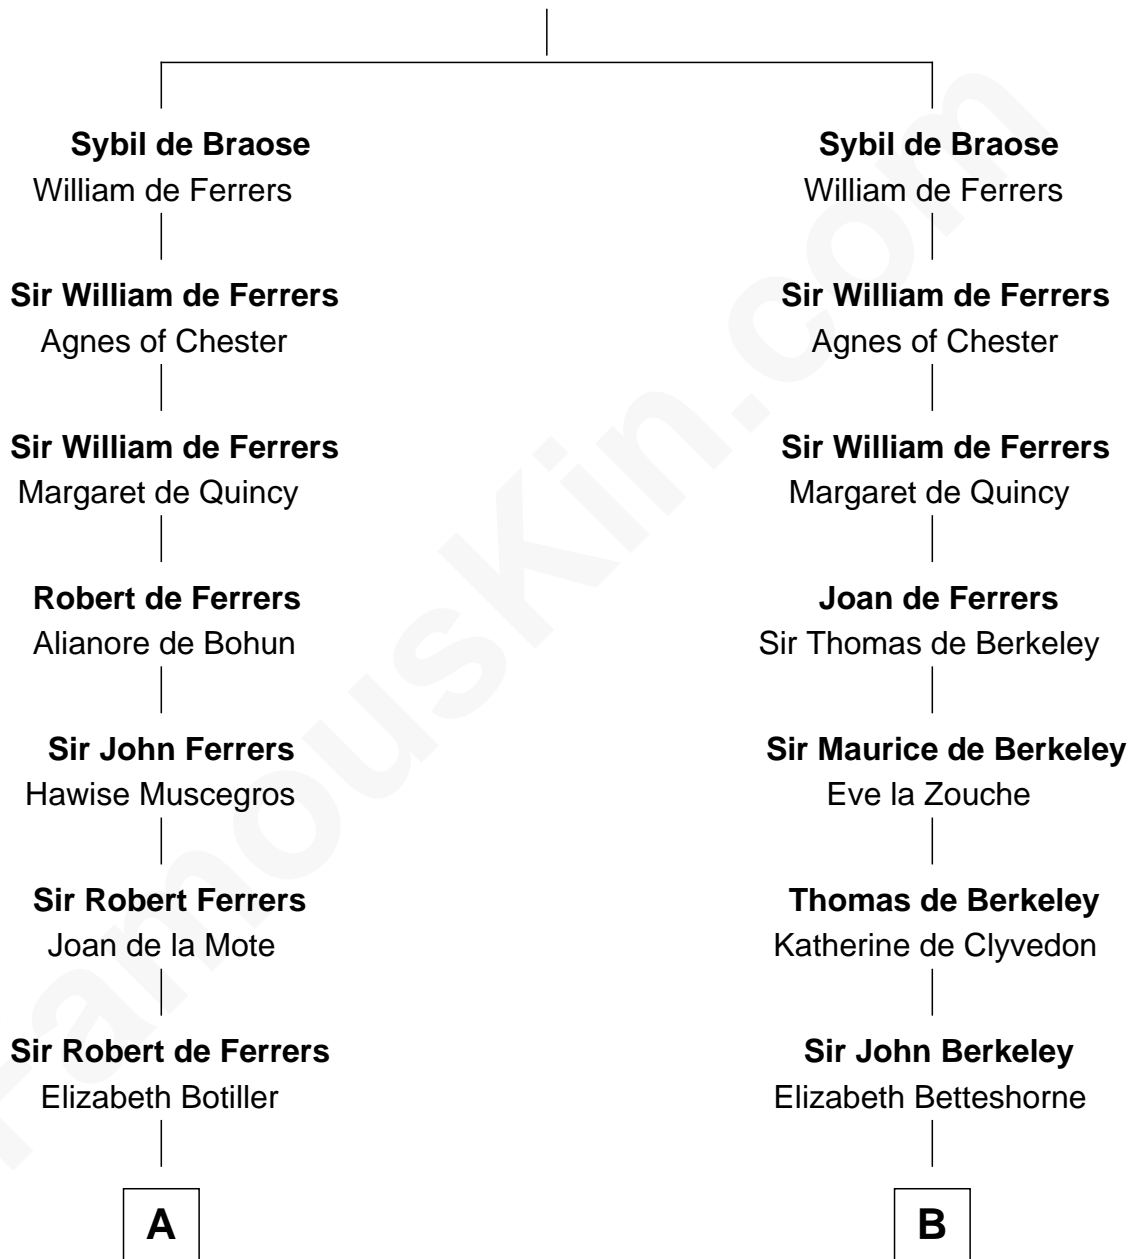

FamousKin.com Relationship Chart of

Lt. Gen. James Brudenell

Leader of the "Charge of the Light Brigade"

19th cousin 2 times removed of

John Carroll

Founder of Georgetown University

William de Braose

C

Frances Savile
Francis Brudenell

George Brudenell
Elizabeth Bruce

Robert Brudenell
Anne Bishopp

Robert Brudenell
Penelope Anne Cooke

Lt. Gen. James Brudenell
Charge of the Light Brigade Leader

D

Anne Digges
Henry Darnall