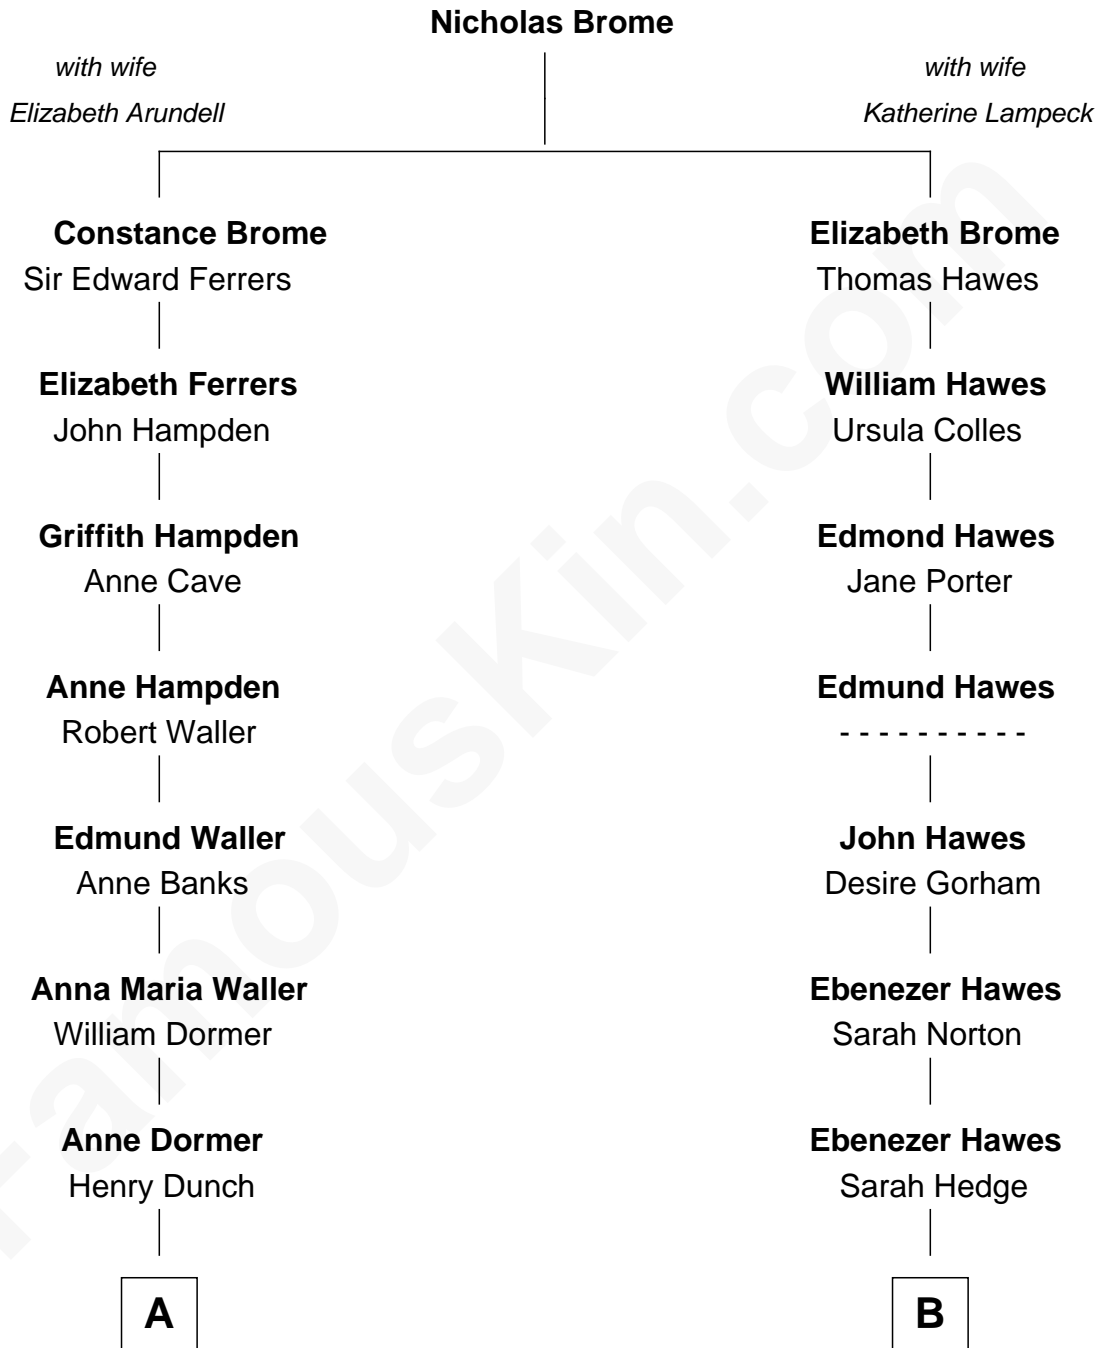

FamousKin.com Relationship Chart of

Lt. Gen. James Brudenell

Leader of the "Charge of the Light Brigade"

11th cousin of

Eugene Foss

45th Governor of Massachusetts

A

Elizabeth Dunch
Sir Cecil Bishopp