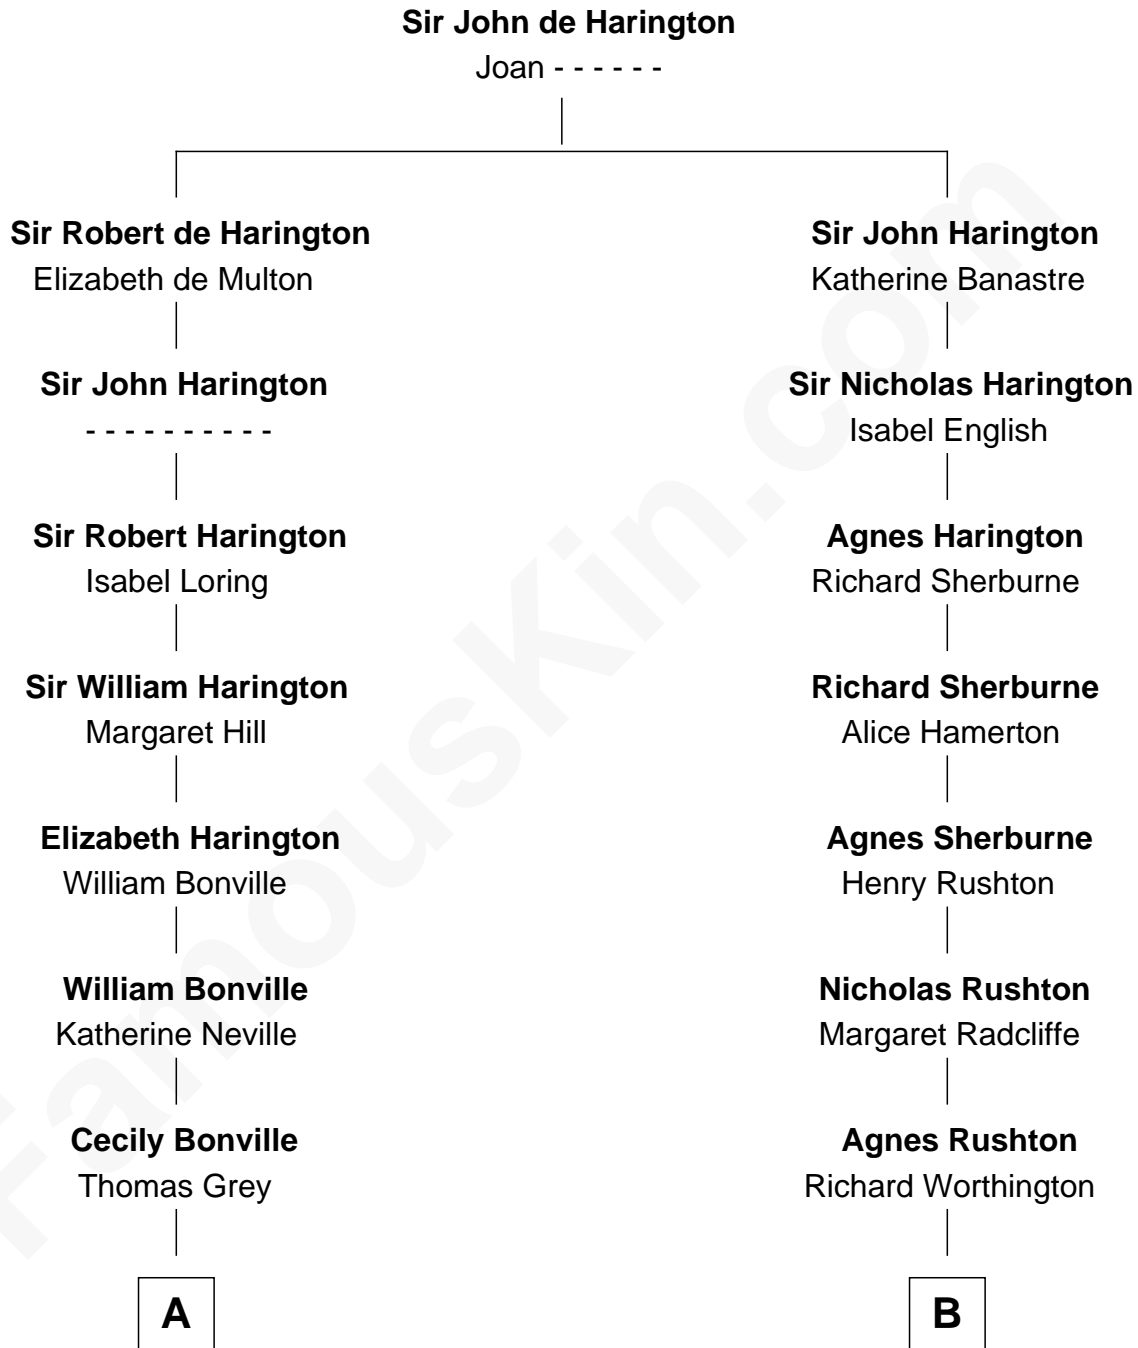

## Relationship Chart of

**Lt. Gen. James Brudenell**

*Leader of the "Charge of the Light Brigade"*

17th cousin 2 times removed of

**Eugene Foss**

*45th Governor of Massachusetts*

**C**

**Amanda Bangs**  
Samuel Bartlett Foss

**George Edmund Foss**  
Marcia Cordelia Noble

**Eugene Foss**  
*45th Governor of Massachusetts*

FamousKin.com