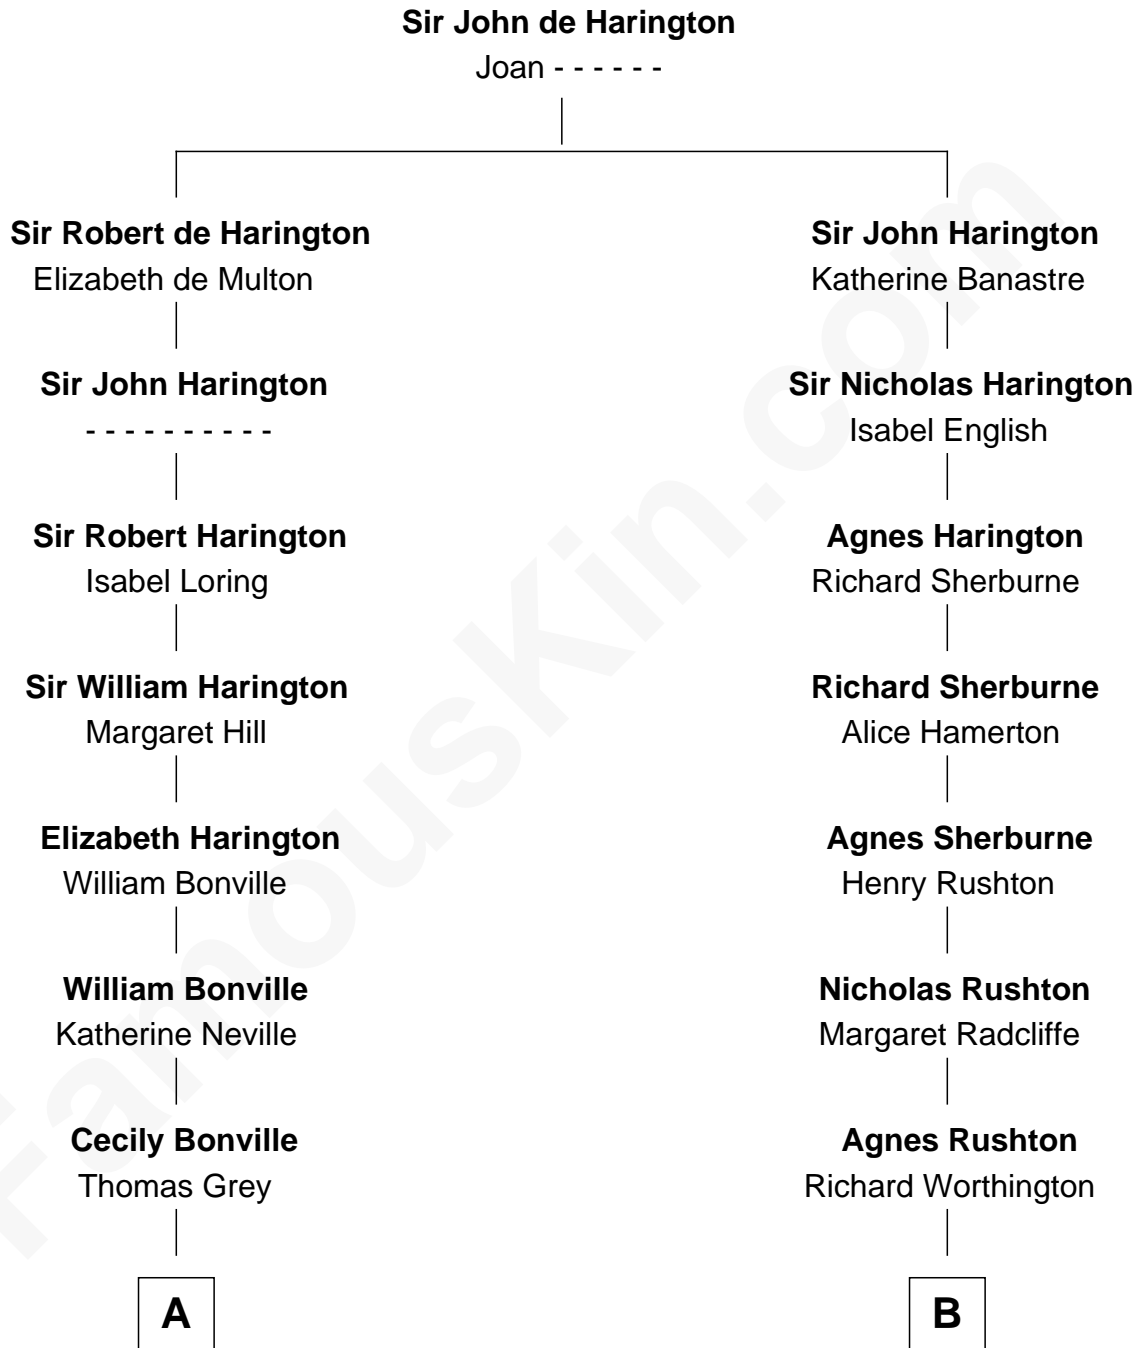

# FamousKin.com Relationship Chart of

**Lt. Gen. James Brudenell**  
*Leader of the "Charge of the Light Brigade"*

17th cousin 3 times removed of

**Peter Fonda**  
*TV and Movie Actor*

C

**George DeVillers Seymour**

Frances Gabriella Ford

**Eugene Ford Seymour**

Sophie Mildred Bower

**Frances Ford Seymour**

Henry Jaynes Fonda

**Peter Fonda**

*TV and Movie Actor*