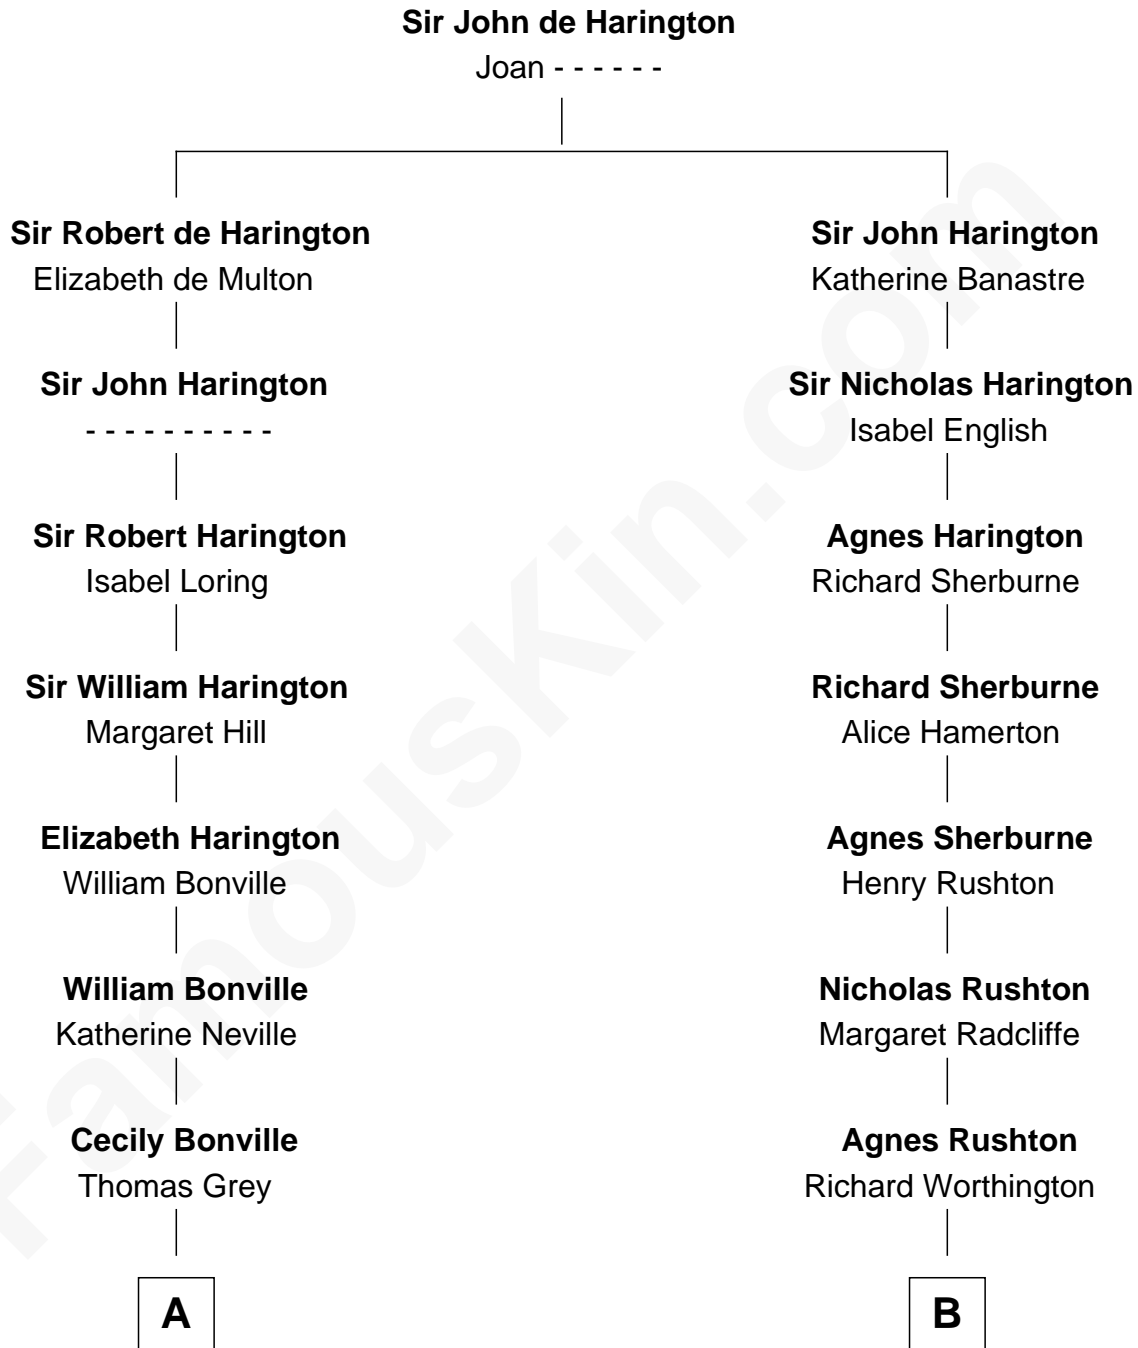

FamousKin.com Relationship Chart of

Lt. Gen. James Brudenell

Leader of the "Charge of the Light Brigade"

17th cousin 4 times removed of

Bridget Fonda

Movie Actress

C

George DeVillers Seymour