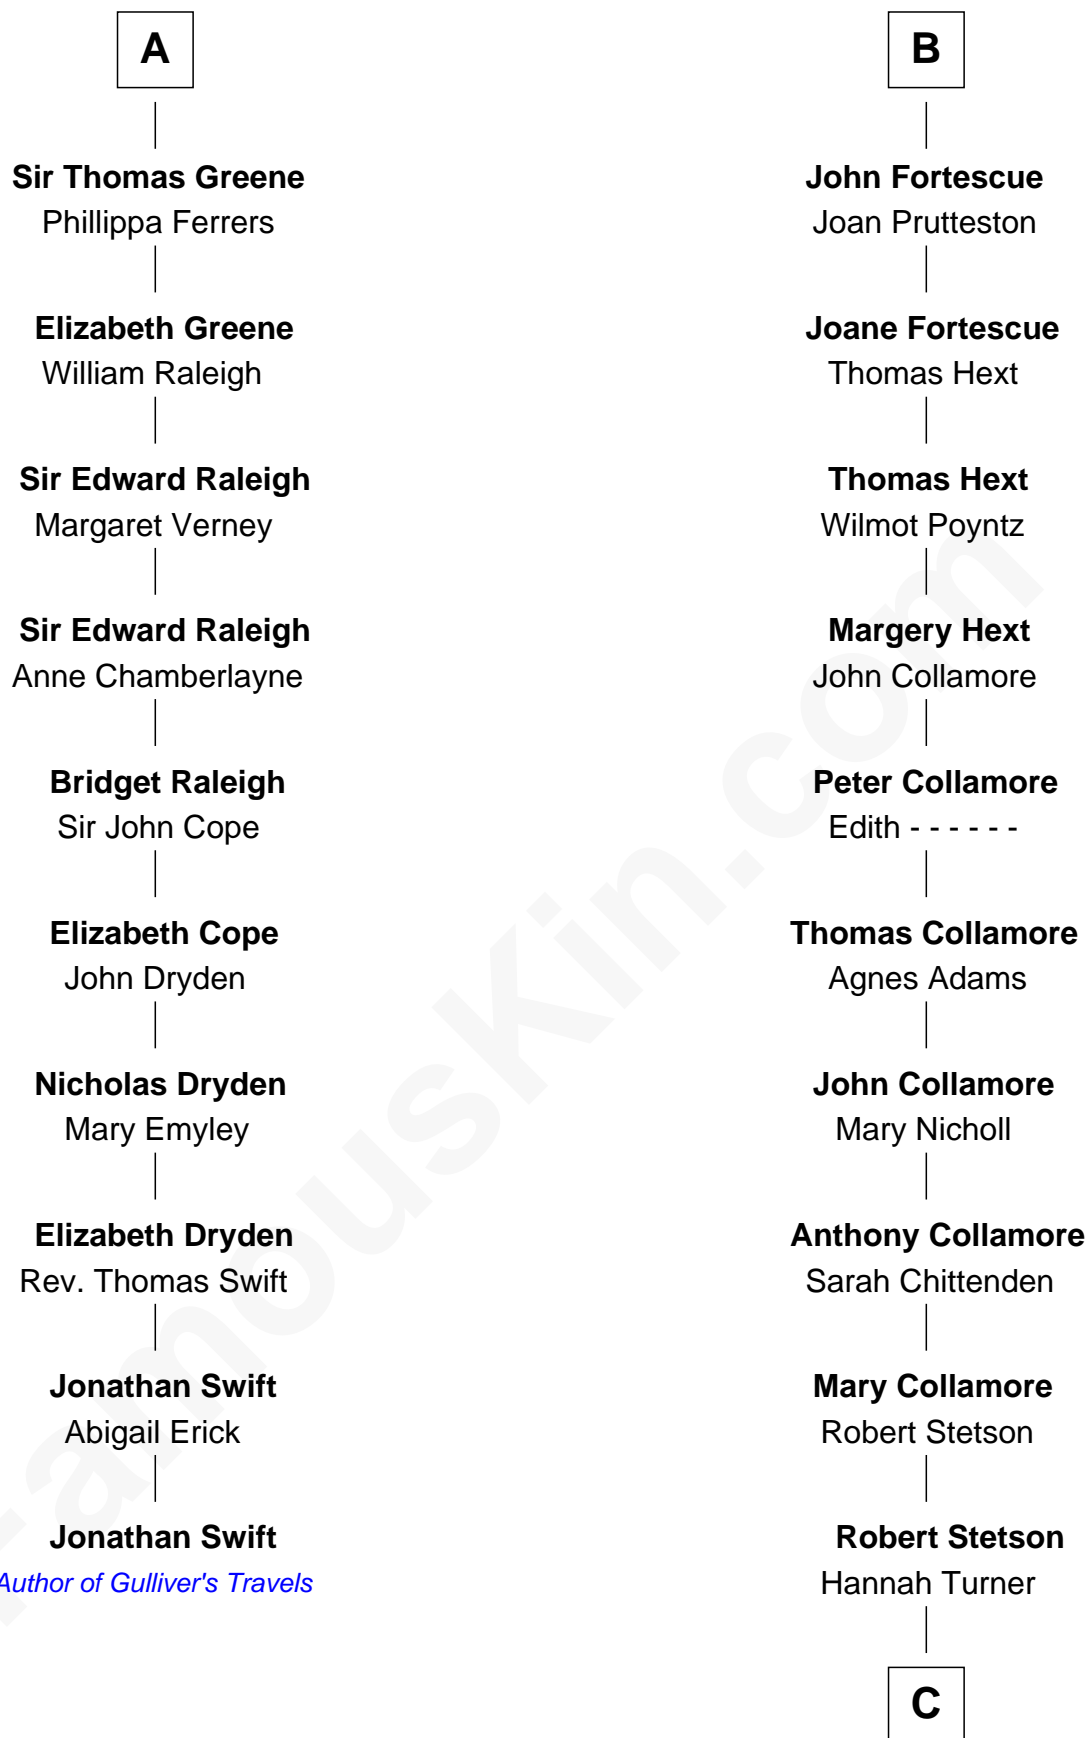

FamousKin.com Relationship Chart of

Jonathan Swift

Author of Gulliver's Travels

16th cousin 5 times removed of

Owen Brewster

54th Governor of Maine

Sir Geoffrey FitzPiers

Aveline de Clare

Pernel le Boteler

Sir Gilbert Talbot

Sir Richard Talbot

Ankaret le Strange

Mary Talbot

Sir Thomas Greene

A

Hawise FitzGeoffrey

Margaret Whalesburgh

Elizabeth Beauchamp

William Fortescue

William Fortescue

Matilda Falwell

B

C

Martha Stetson
Morgan Brewster

William Brewster
Christina Briggs

Abiatha B. Brewster
Clara Warren

William Edmund Brewster
Carrie S. Bridges

Owen Brewster
54th Governor of Maine