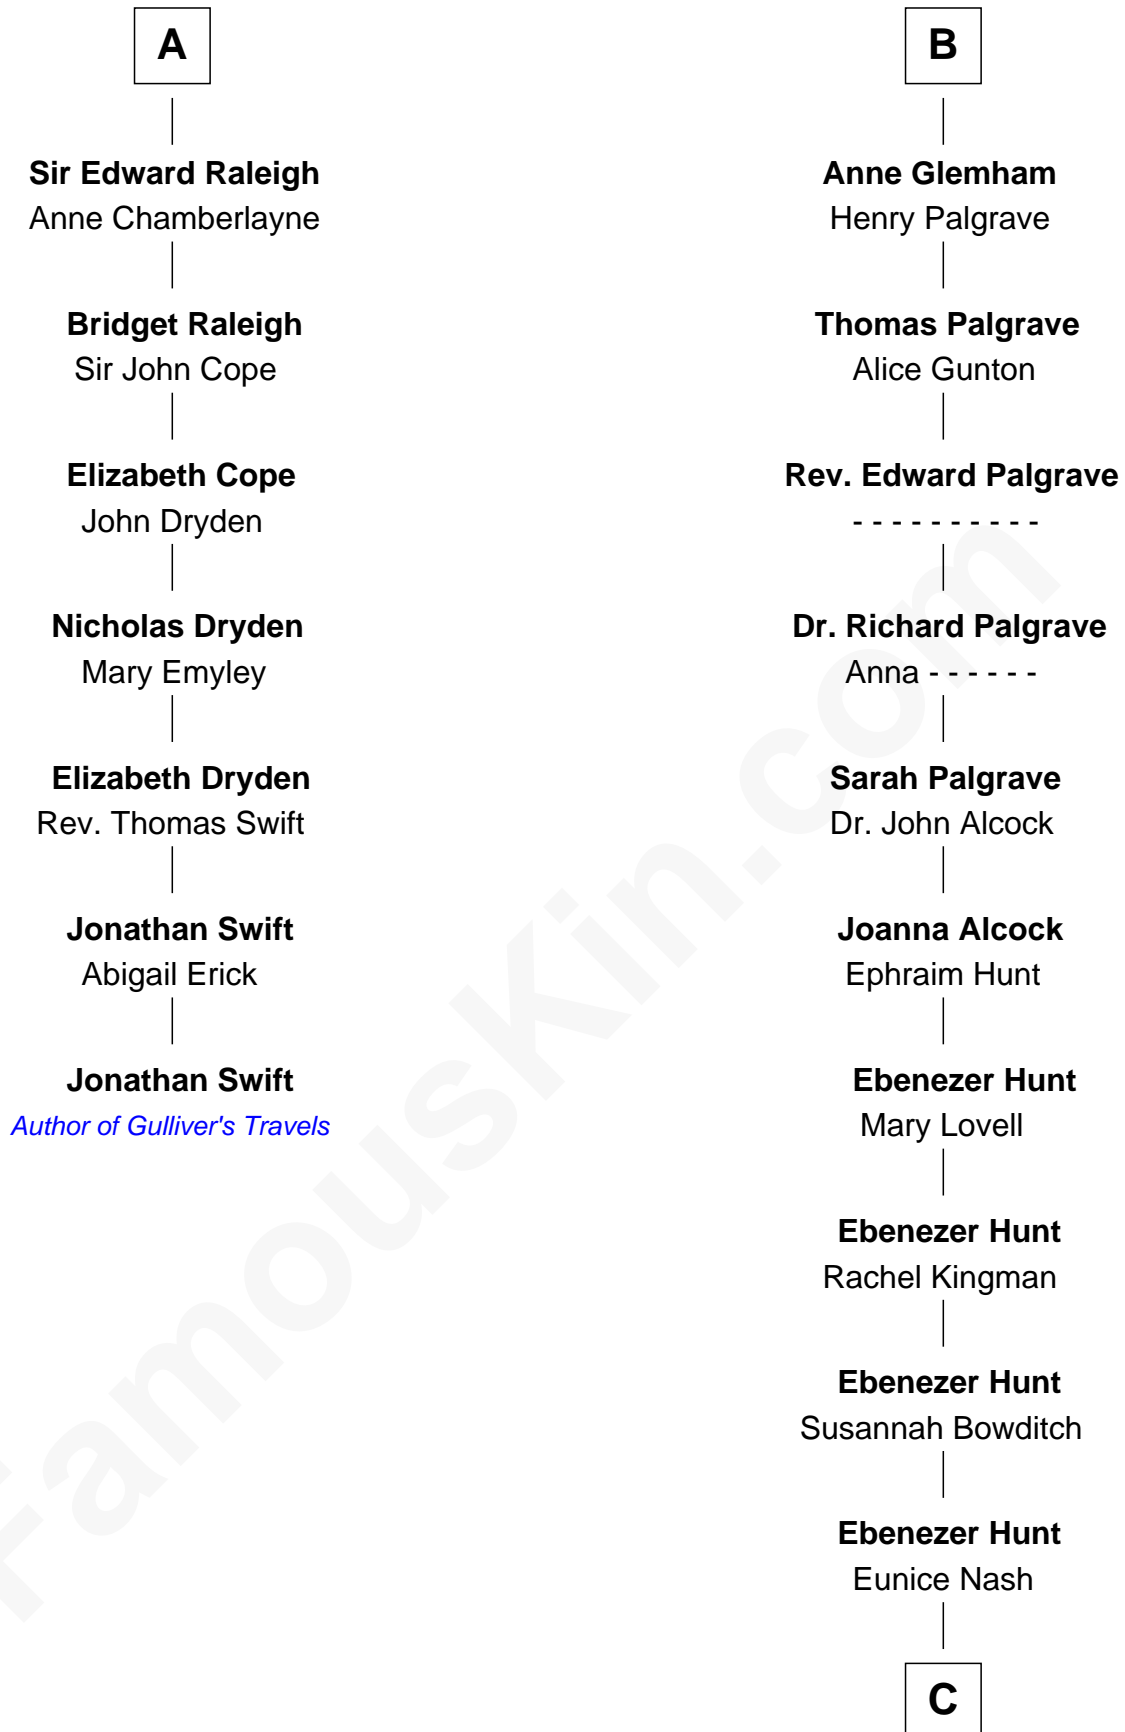

FamousKin.com Relationship Chart of

Jonathan Swift

Author of Gulliver's Travels

13th cousin 8 times removed of

Linda Hunt

TV and Movie Actress

C

Charles Edwin Hunt

Marcia E. Phillips

Charles Phillips Hunt

Ella Maria Read

Charles Edwin Hunt

Louise Phipps Davy

Raymond Davy Hunt

Elsie R. Doying

Linda Hunt