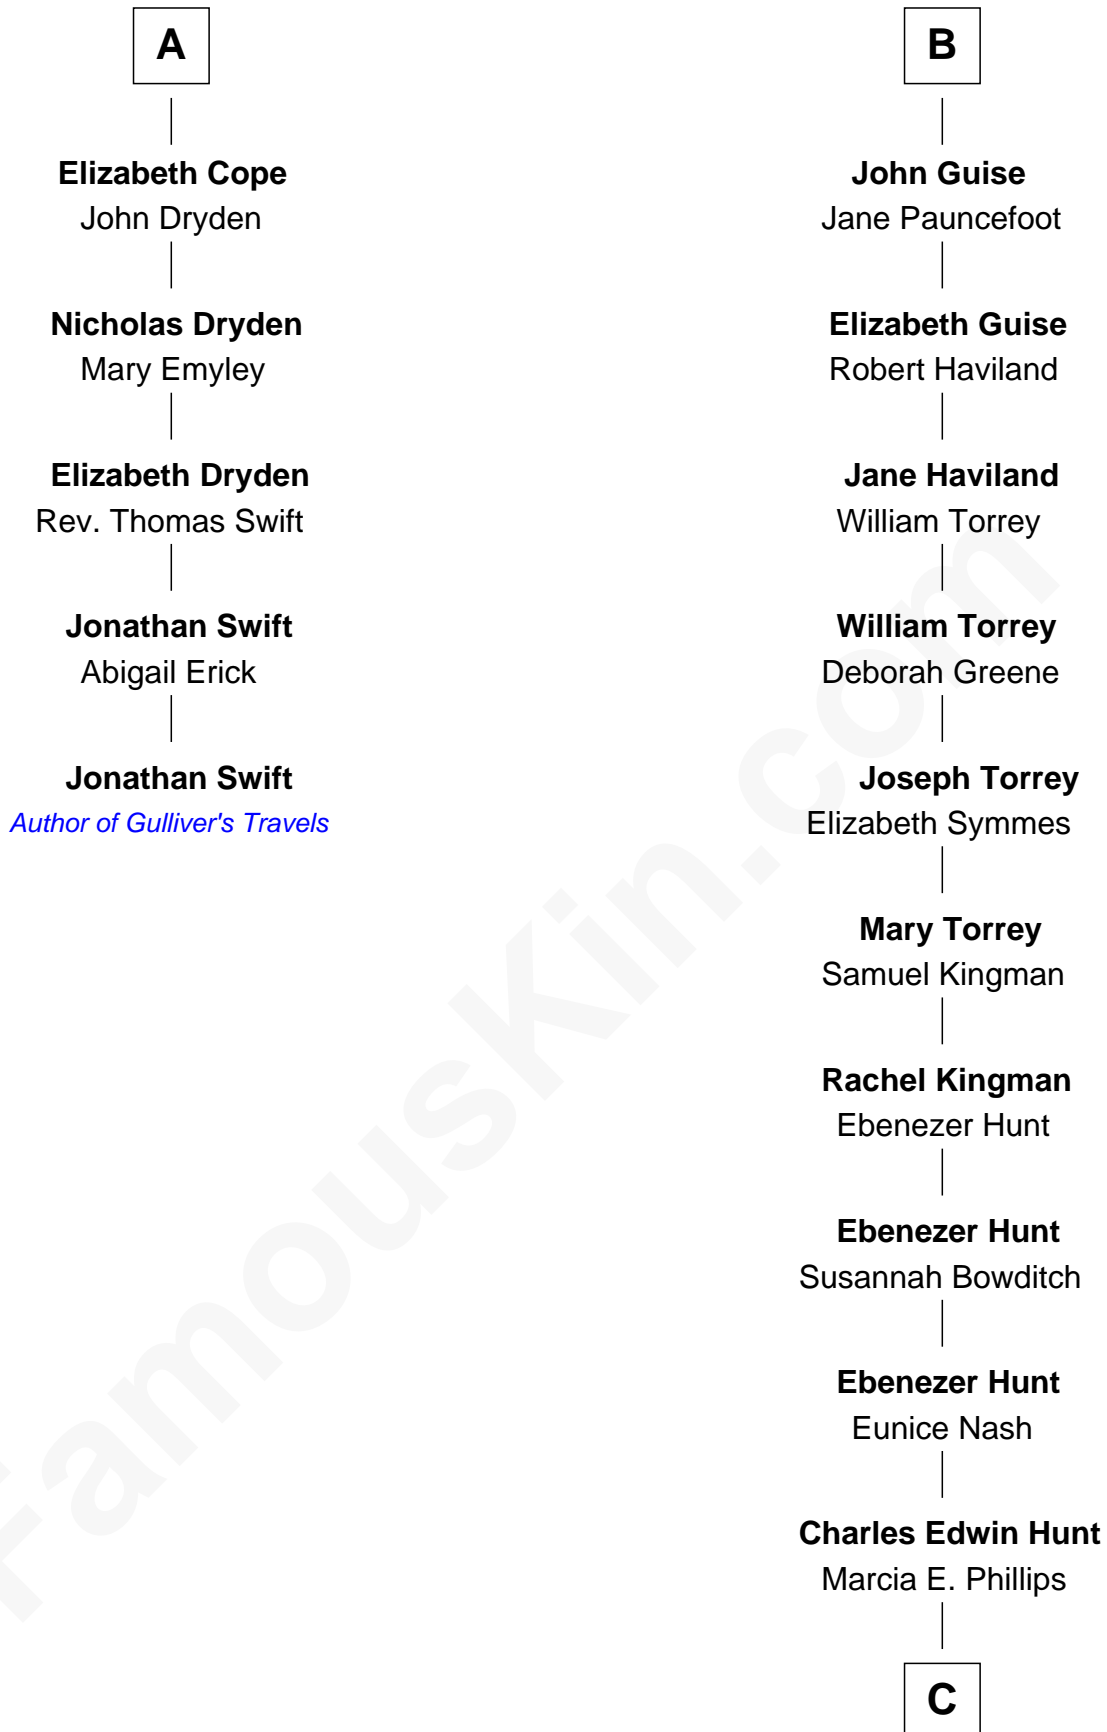

FamousKin.com Relationship Chart of

Jonathan Swift

Author of Gulliver's Travels

11th cousin 9 times removed of

Linda Hunt

TV and Movie Actress

C

Charles Phillips Hunt