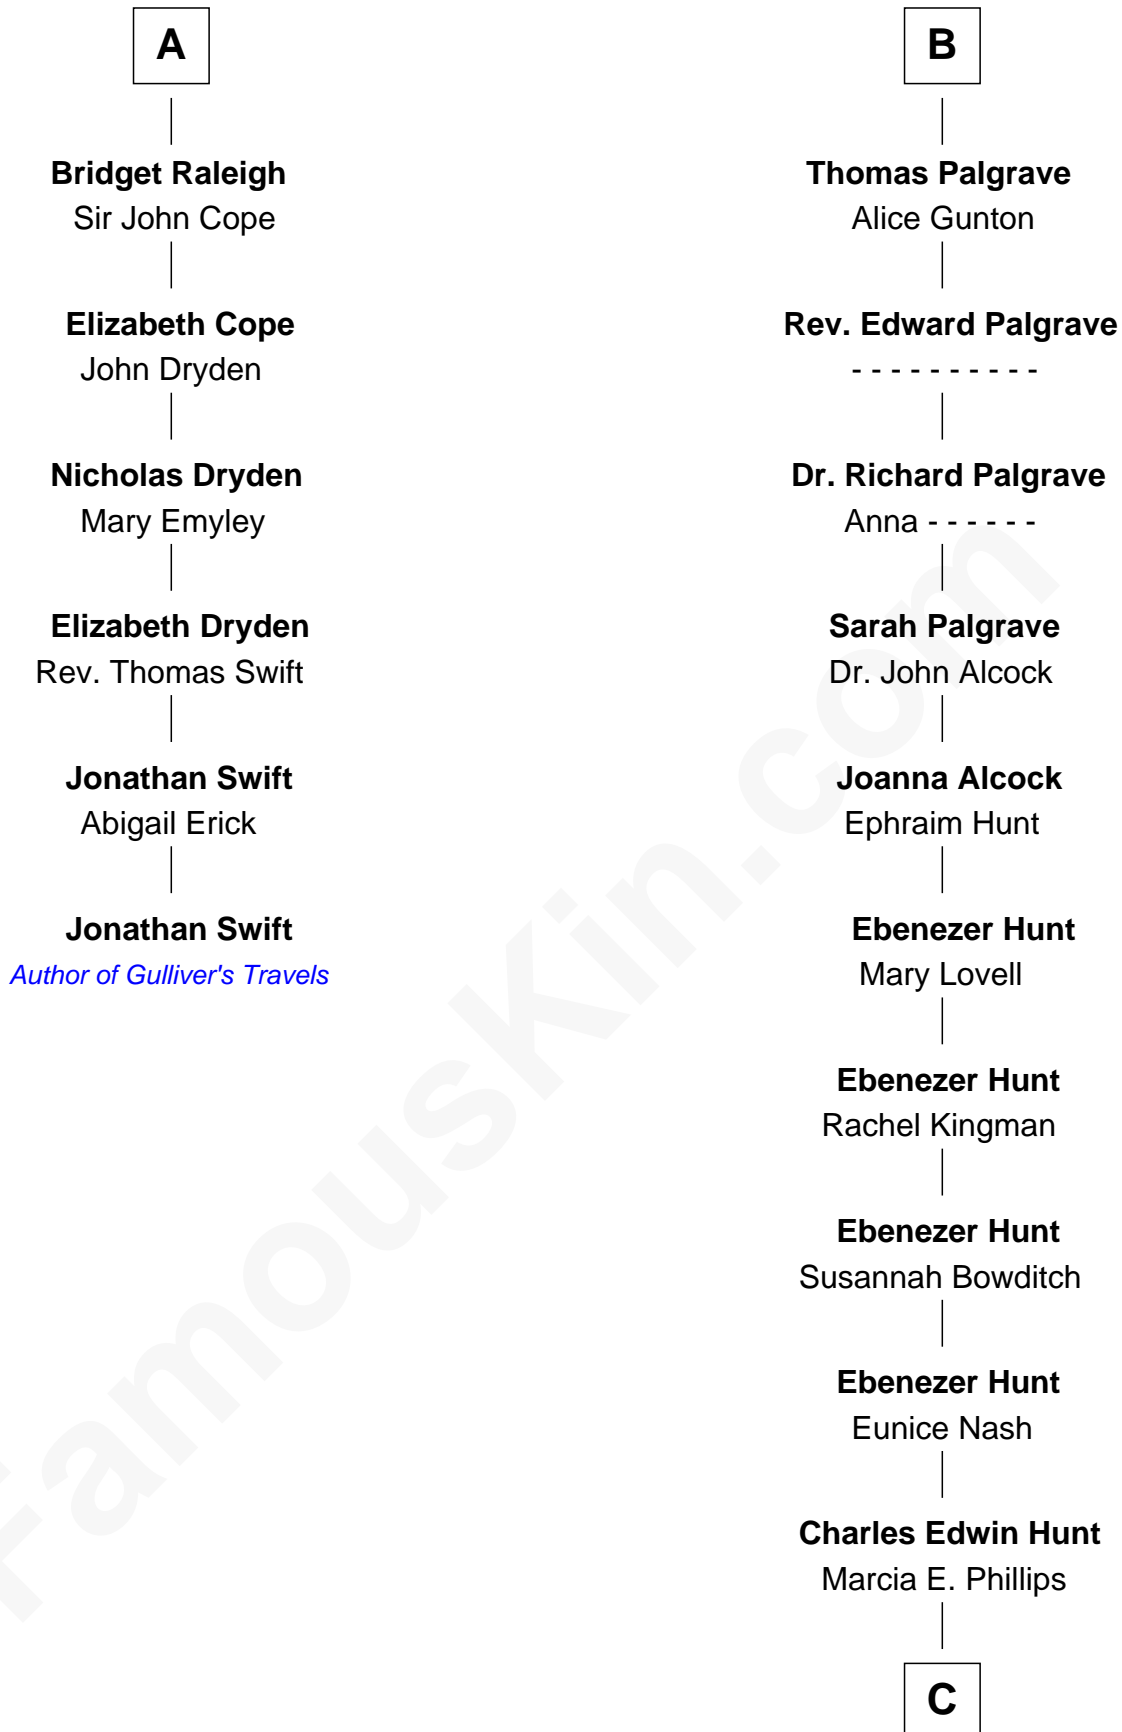

FamousKin.com Relationship Chart of

Jonathan Swift

Author of Gulliver's Travels

12th cousin 8 times removed of

Linda Hunt

TV and Movie Actress

Edmund Fitzalan

Alice de Warenne

C

Charles Phillips Hunt

Ella Maria Read

Charles Edwin Hunt

Louise Phipps Davy

Raymond Davy Hunt

Elsie R. Doying

Linda Hunt