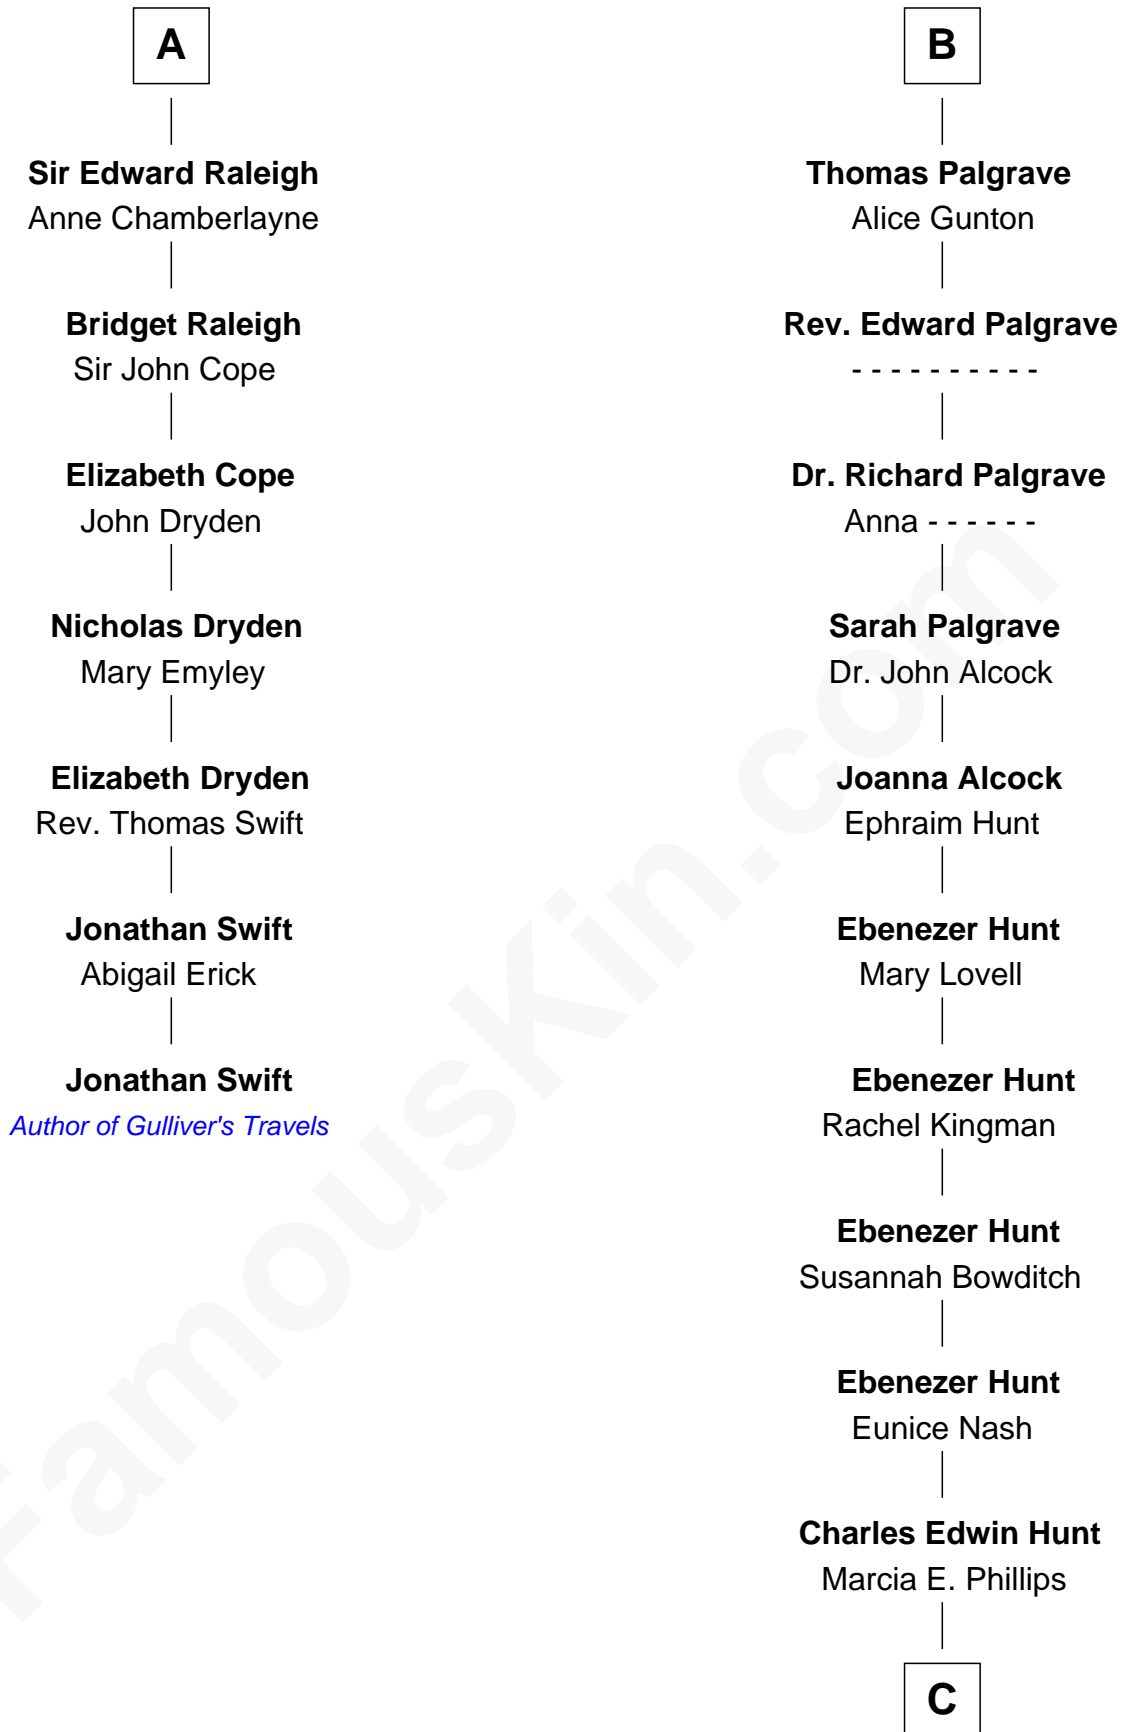

FamousKin.com Relationship Chart of

Jonathan Swift

Author of Gulliver's Travels

13th cousin 7 times removed of

Linda Hunt

TV and Movie Actress

Humphrey de Bohun

Elizabeth Plantagenet

Eleanor de Bohun

Sir James le Boteler

Pernel le Boteler

Sir Gilbert Talbot

Sir Richard Talbot

Ankaret le Strange

Mary Talbot

Sir Thomas Greene

Elizabeth de Badlesmere

Elizabeth de Bohun

Sir Richard Fitzalan

Elizabeth Fitzalan

Sir Robert Goushill

Elizabeth Goushill

Sir Robert Wingfield

Elizabeth Wingfield

Sir William Brandon

Eleanor Brandon

John Glemham

Anne Glemham

Henry Palgrave

B

C

Charles Phillips Hunt