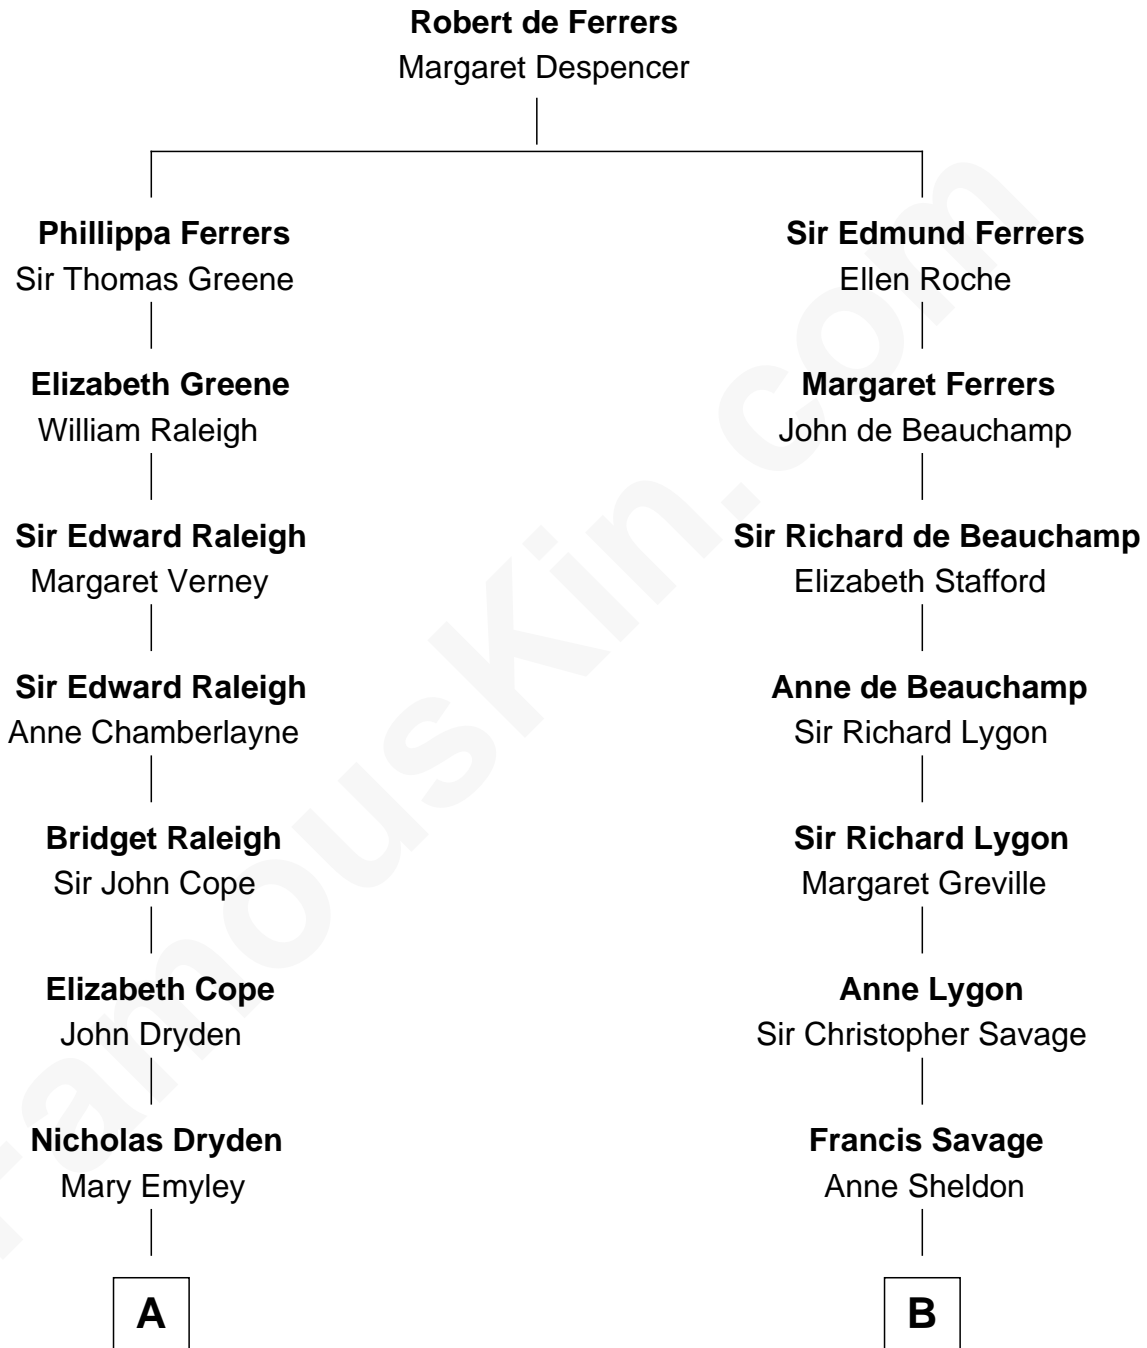

FamousKin.com Relationship Chart of

Jonathan Swift

Author of Gulliver's Travels

9th cousin 9 times removed of

General George S. Patton

U.S. Army - World War II

C

George Smith Patton

Ruth Wilson

General George S. Patton

U.S. Army - World War II

FamousKin.com