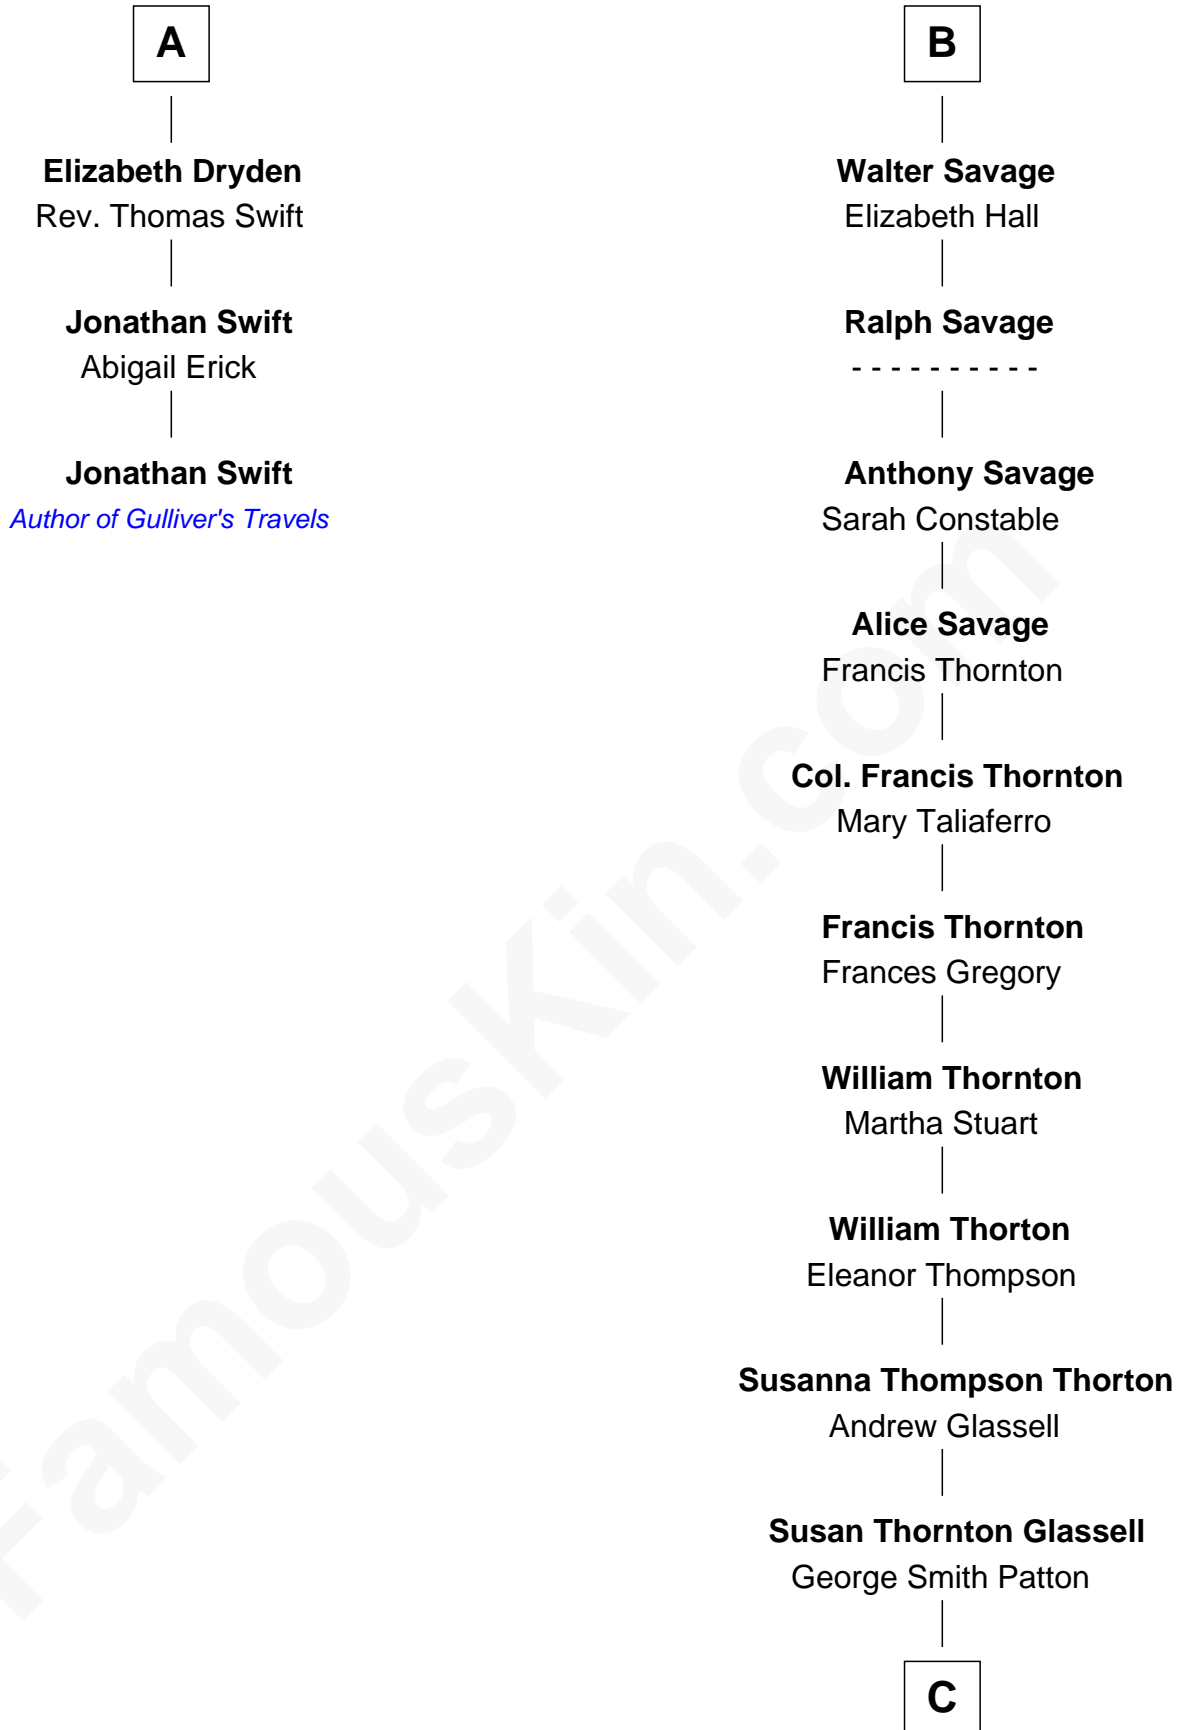

FamousKin.com Relationship Chart of

Jonathan Swift

Author of Gulliver's Travels

9th cousin 9 times removed of

General George S. Patton

U.S. Army - World War II

C

George Smith Patton