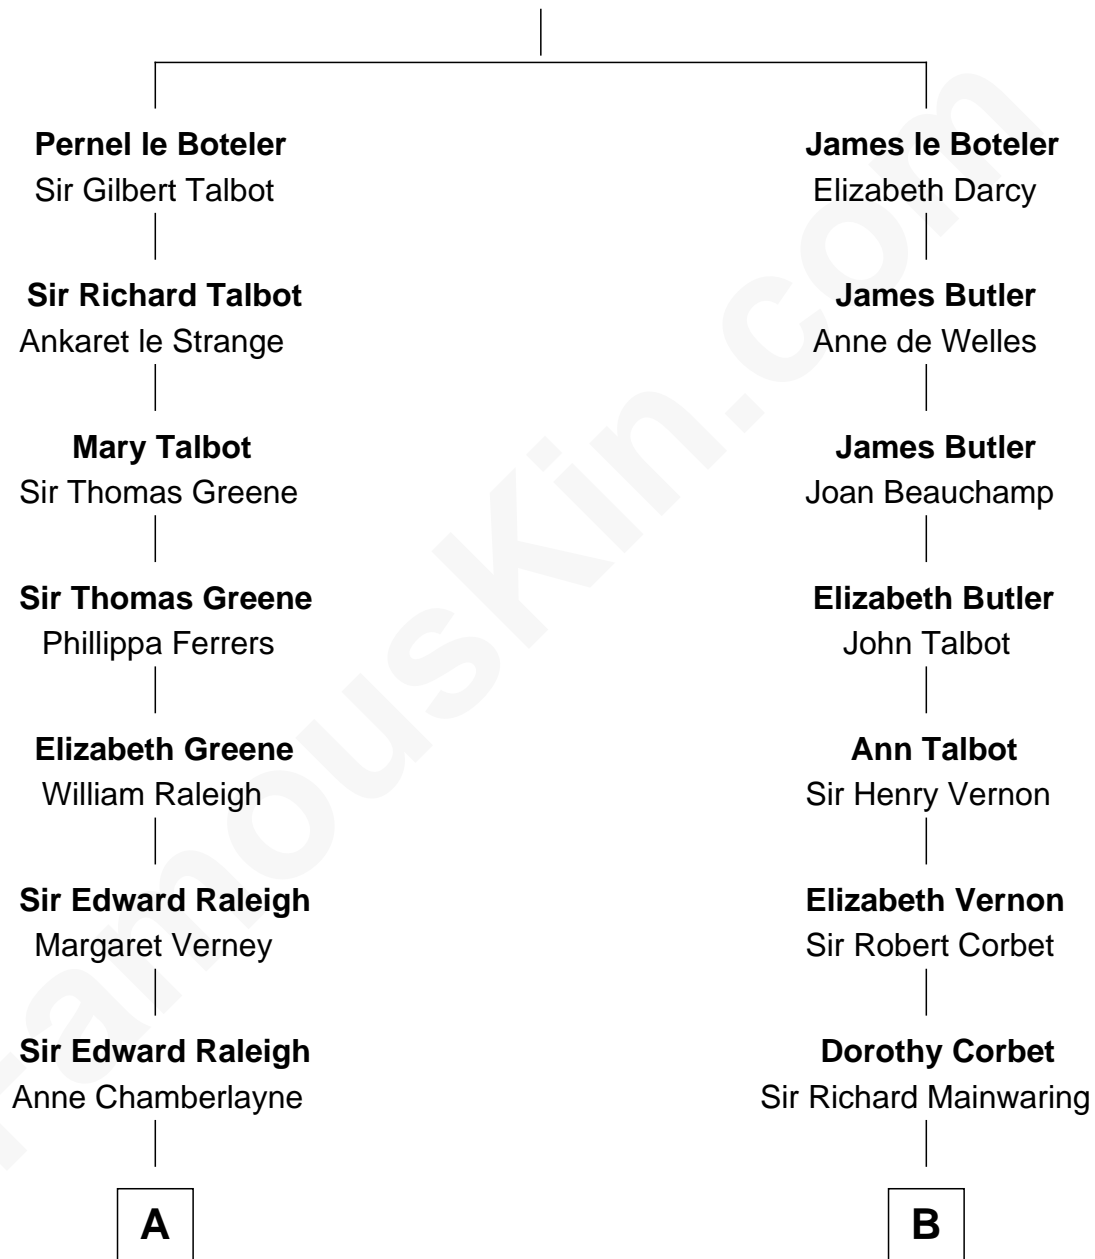

FamousKin.com Relationship Chart of

Jonathan Swift

Author of Gulliver's Travels

12th cousin 7 times removed of

Lizzie Borden

Accused Murderess

Sir James le Boteler

Eleanor de Bohun

C

Anthony Morse

Rhoda Morrison

Sarah Anthony Morse

Andrew Jackson Borden

Lizzie Borden

Accused Murderess

FamousKin.com