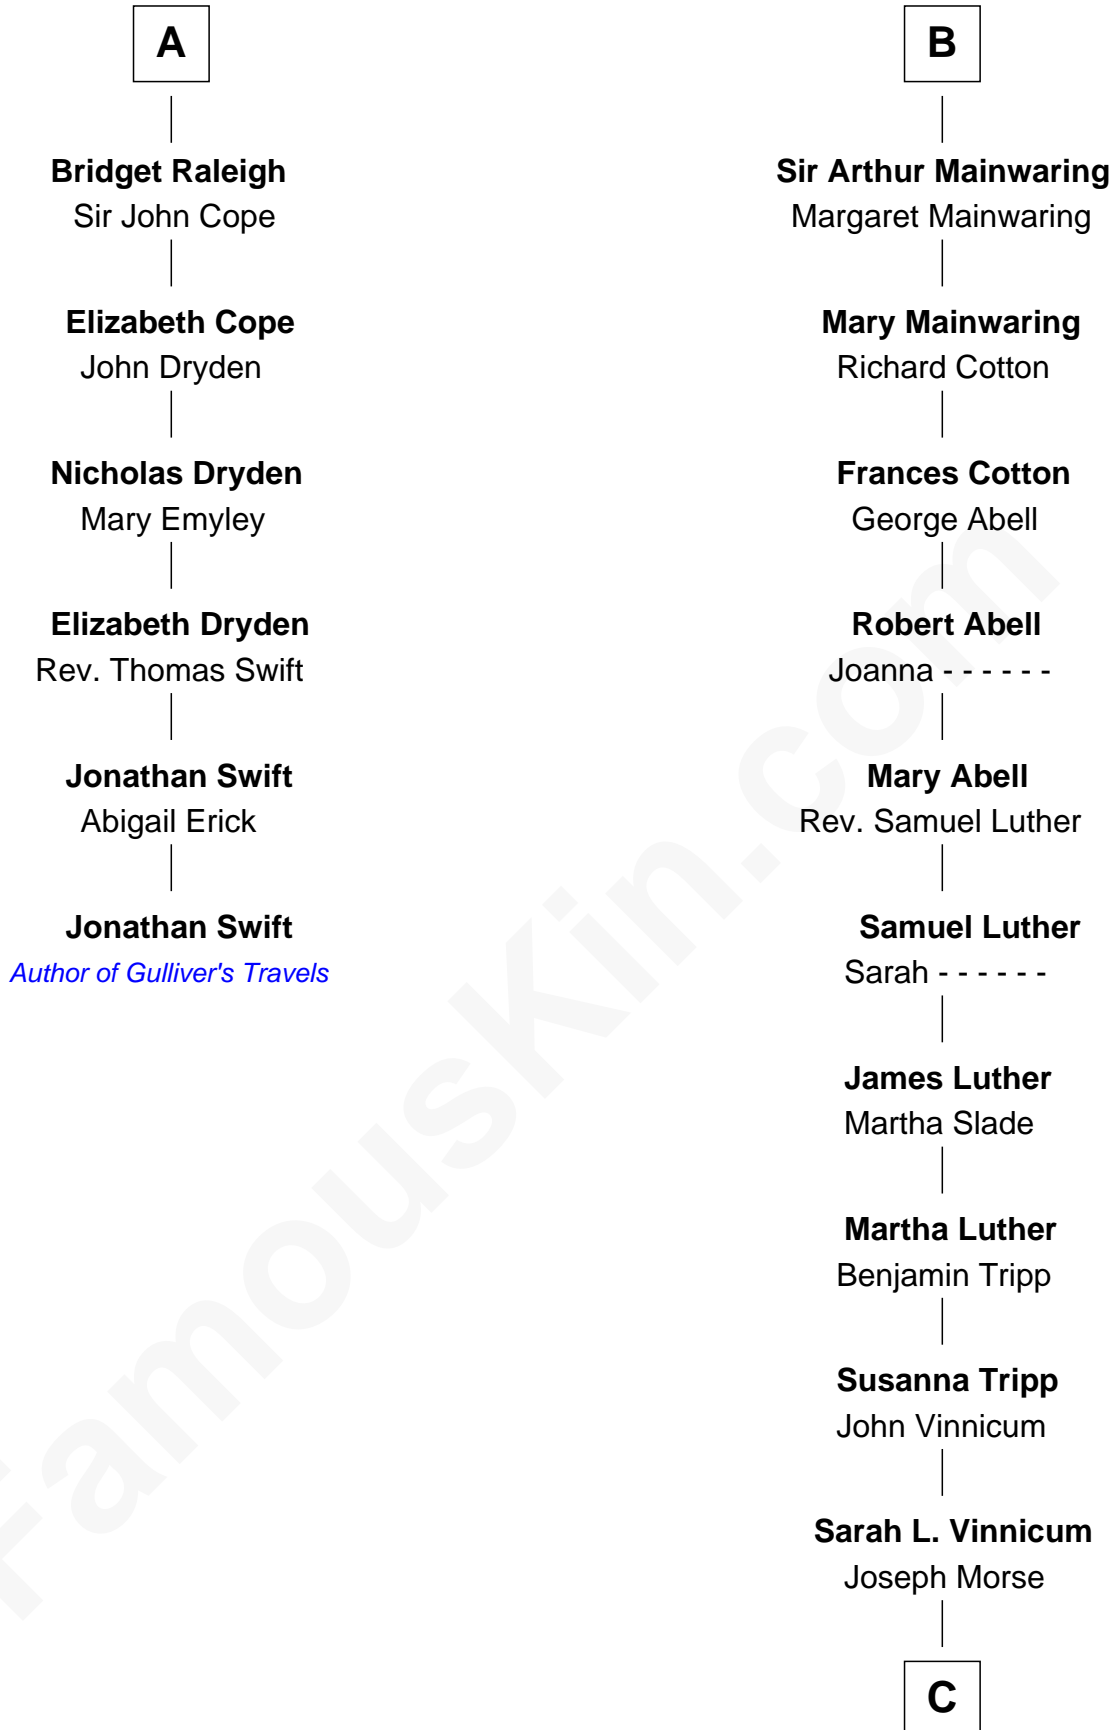

FamousKin.com Relationship Chart of

Jonathan Swift

Author of Gulliver's Travels

12th cousin 7 times removed of

Lizzie Borden

Accused Murderess

Sir James le Boteler

Eleanor de Bohun

C

Anthony Morse

Rhoda Morrison

Sarah Anthony Morse

Andrew Jackson Borden

Lizzie Borden

Accused Murderess

FamousKin.com