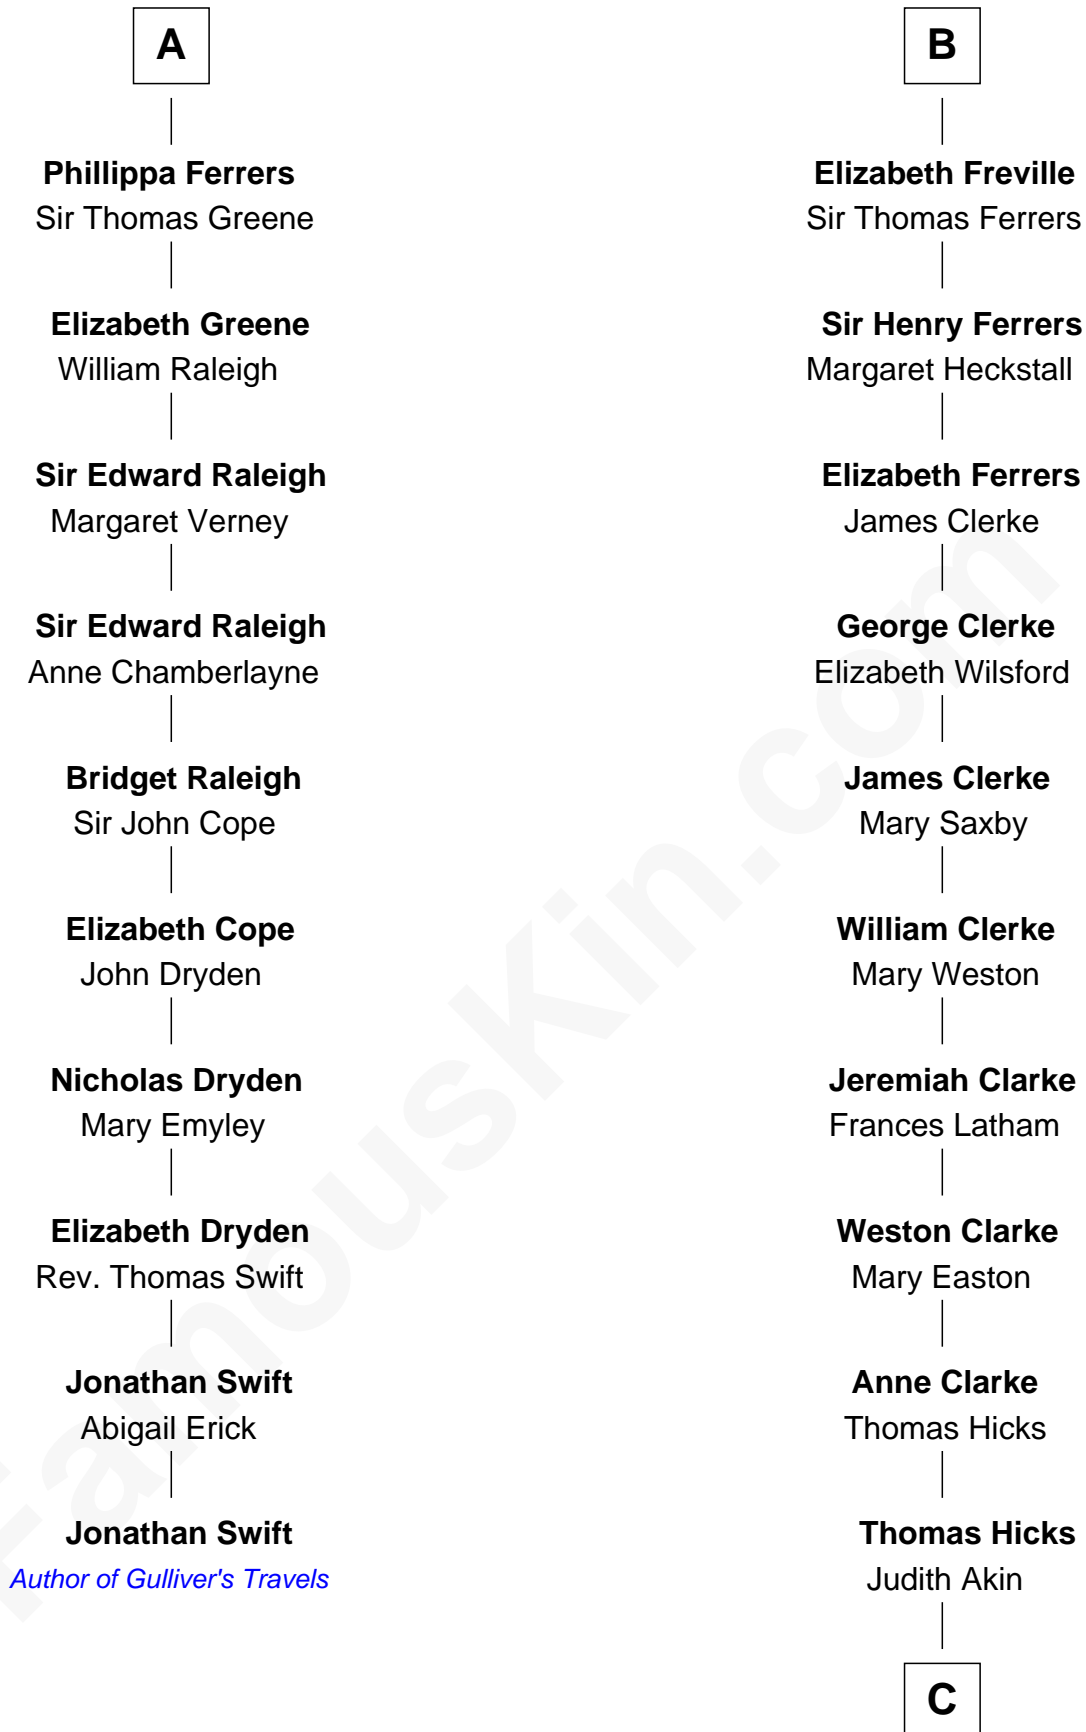

FamousKin.com

Relationship Chart of

Jonathan Swift

Author of Gulliver's Travels

16th cousin 4 times removed of

Susan B. Anthony

Women's Rights Advocate

Sir William Longespee

John de Botetourte

Joyce la Zouche de Mortimer

Joyce de Botetourte

Sir Baldwin Freville

Sir Baldwin Freville

Maude le Scrope

B

C