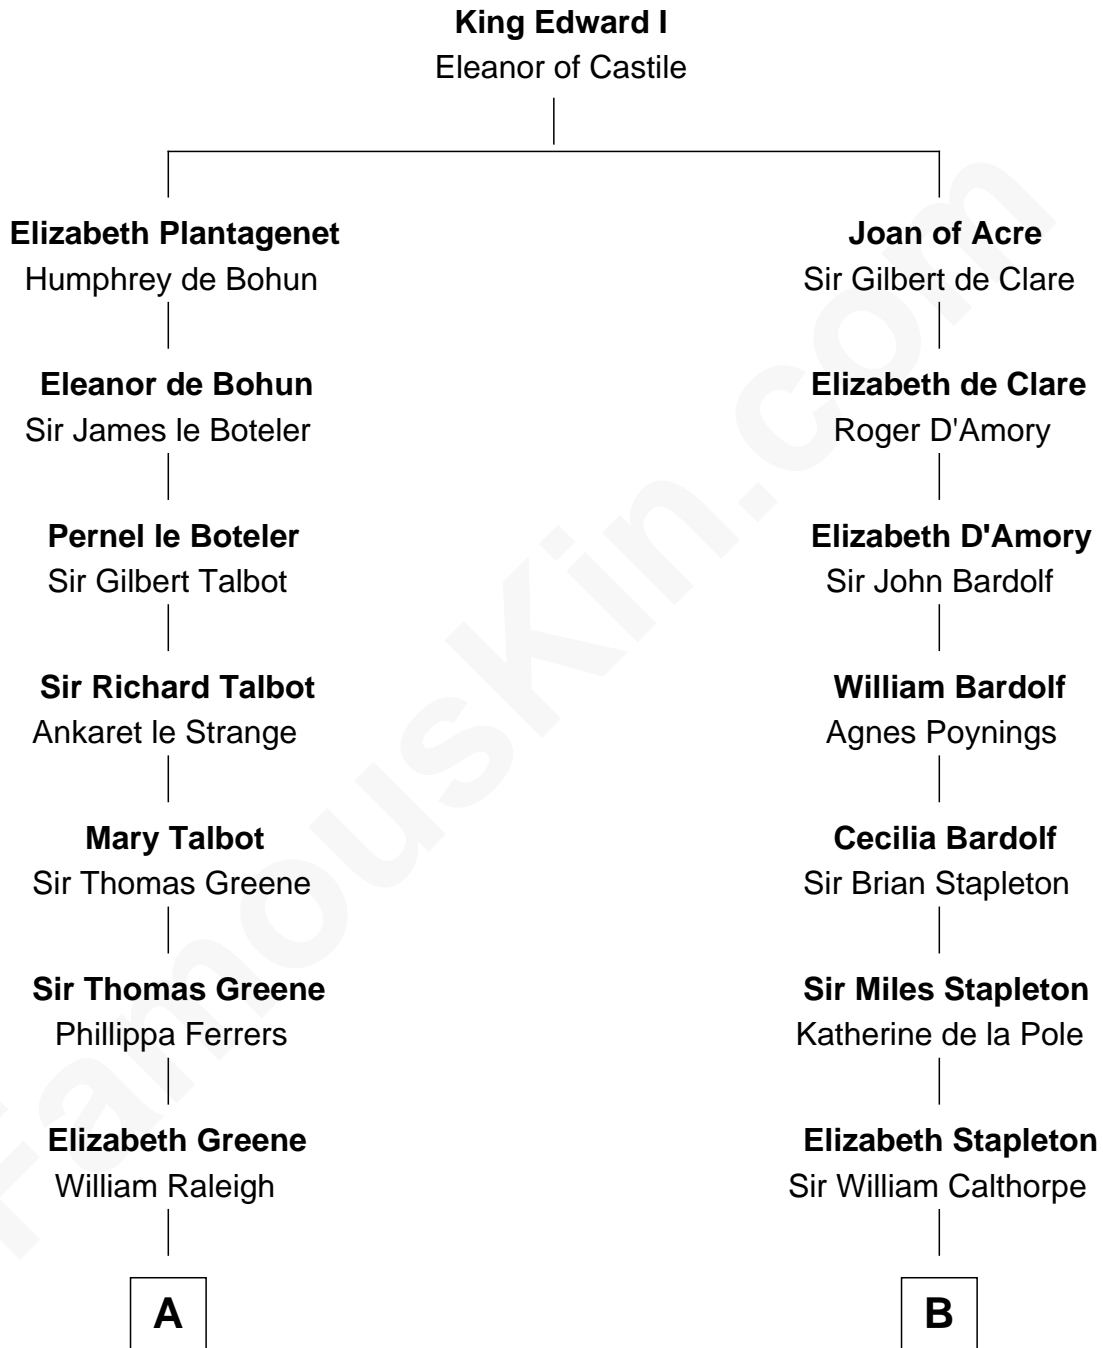

FamousKin.com

Relationship Chart of

Jonathan Swift

Author of Gulliver's Travels

14th cousin 7 times removed of

Walt Disney

Co-Founder of The Walt Disney Company

C

Fanny Johnson

John Call

Eber Call

Violette Lawrence

Charles Call

Henrietta Gross

Flora Call

Elias Charles Disney