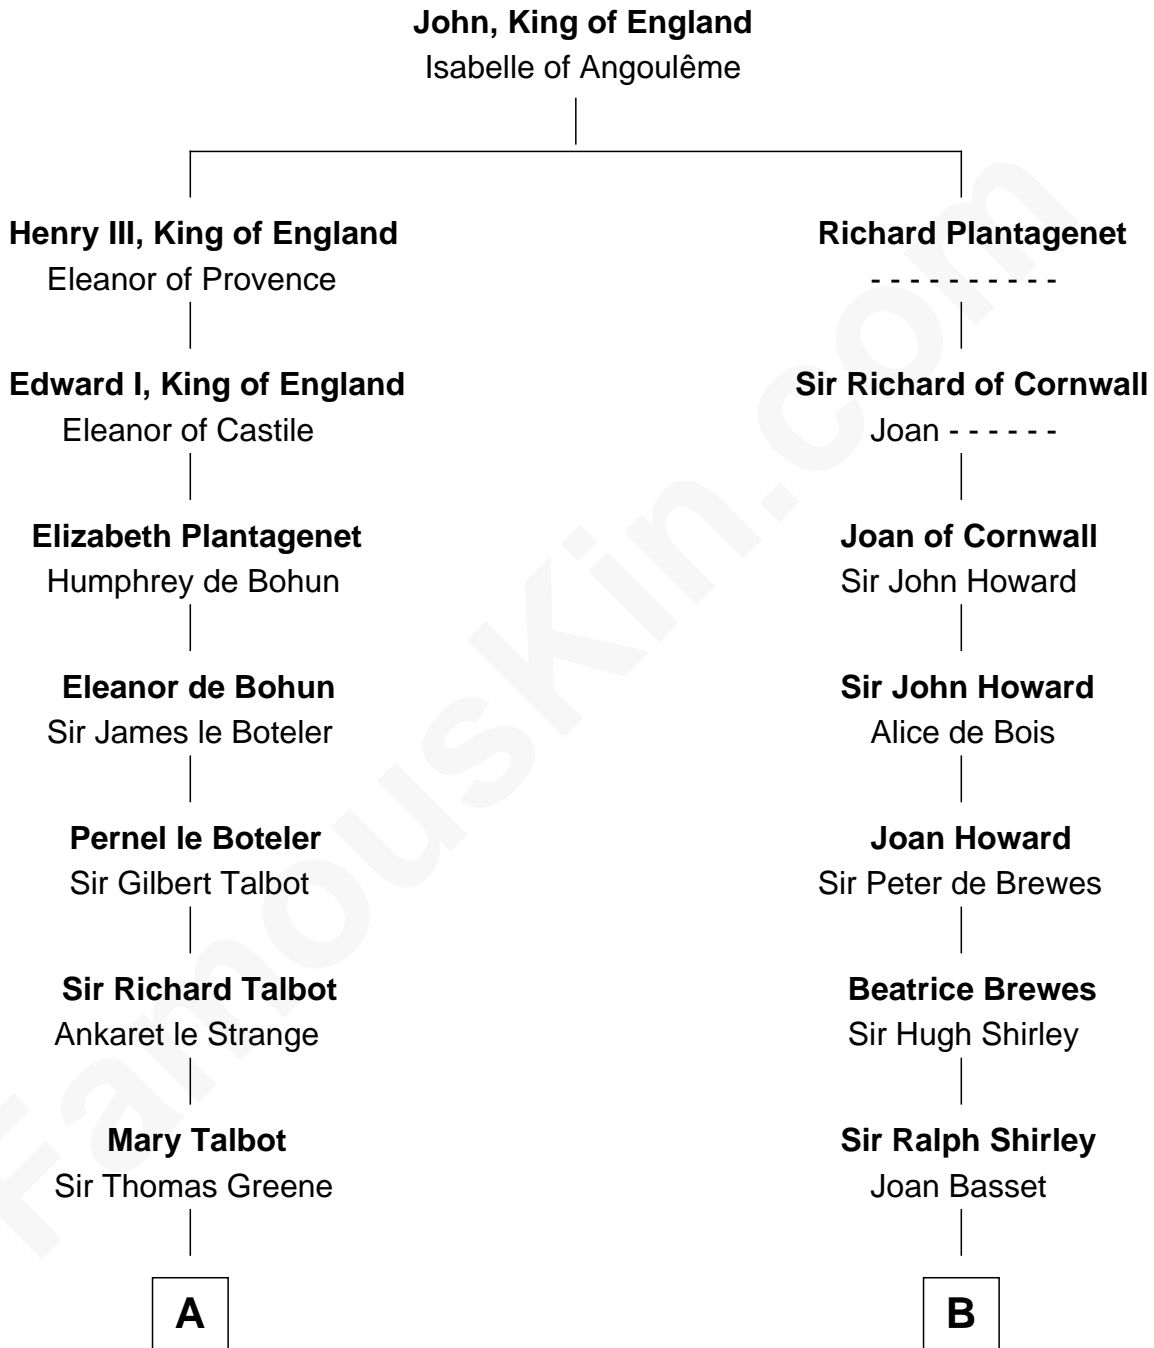

FamousKin.com

Relationship Chart of

Jonathan Swift

Author of Gulliver's Travels

16th cousin 5 times removed of

William Henry Moore

Co-Founder, U.S. Steel and Nabisco

C

Sarah Browne
George Beckwith

George Beckwith
Rachel Marsh

George Beckwith
Mary Bradley

Rachael Arvilla Beckwith
Nathaniel Ford Moore

William Henry Moore
Co-Founder, U.S. Steel and Nabisco

FamousKin.com