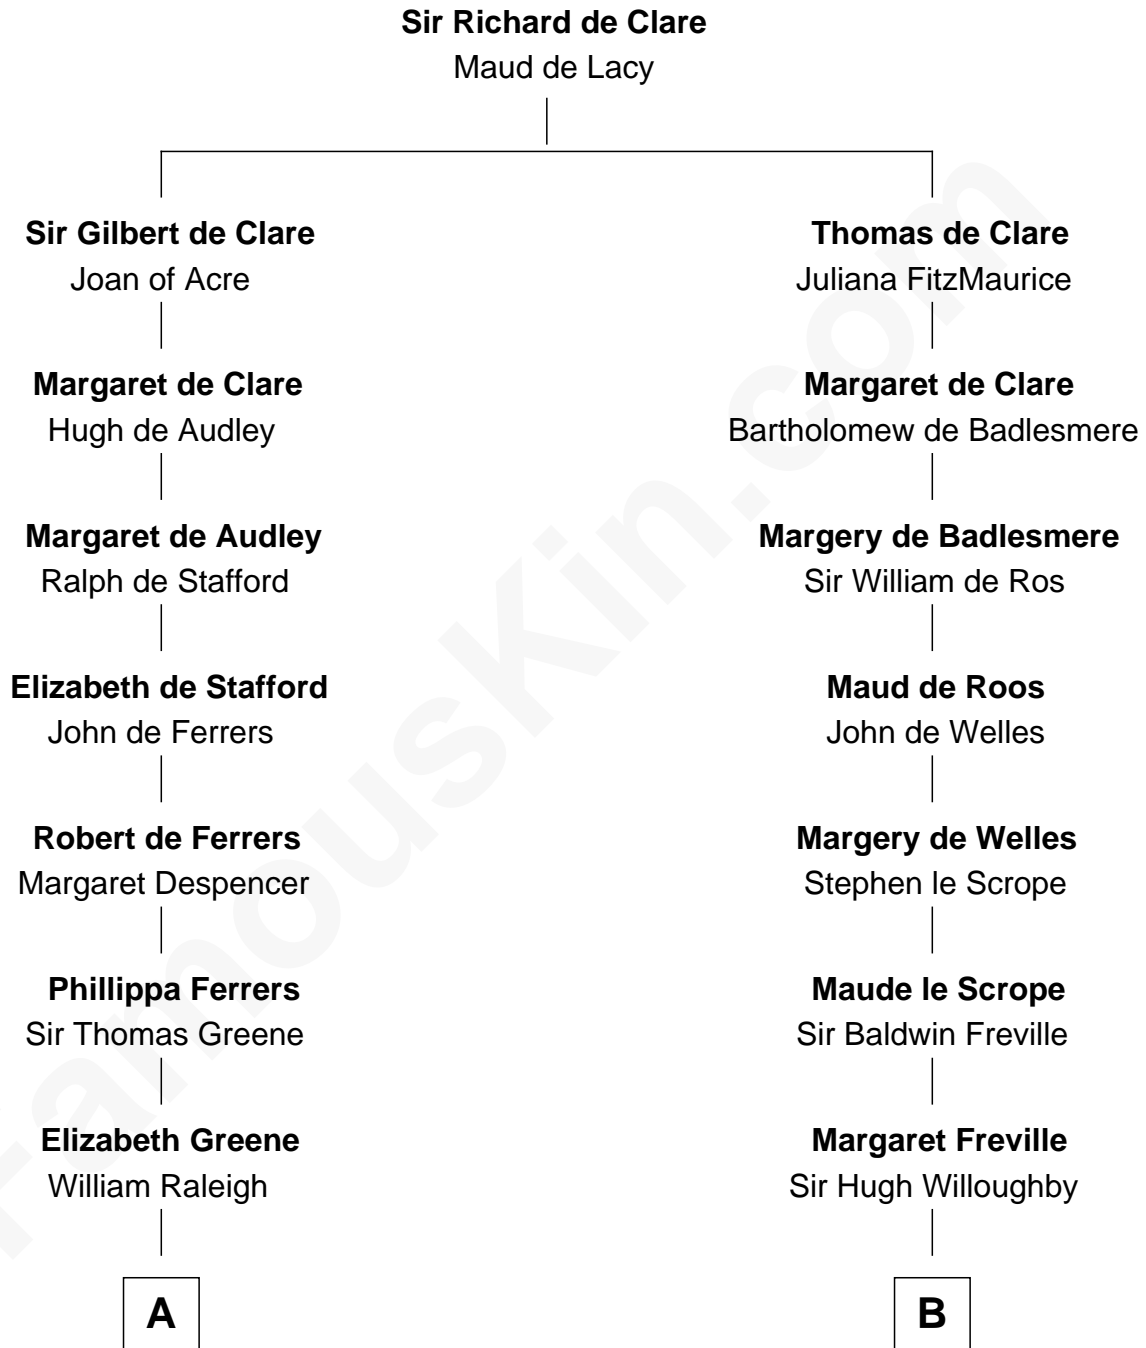

FamousKin.com

Relationship Chart of

Jonathan Swift

Author of Gulliver's Travels

14th cousin 6 times removed of

William Henry Moore

Co-Founder, U.S. Steel and Nabisco

C

George Beckwith

Rachel Marsh

George Beckwith

Mary Bradley

Rachael Arvilla Beckwith

Nathaniel Ford Moore

William Henry Moore

Co-Founder, U.S. Steel and Nabisco