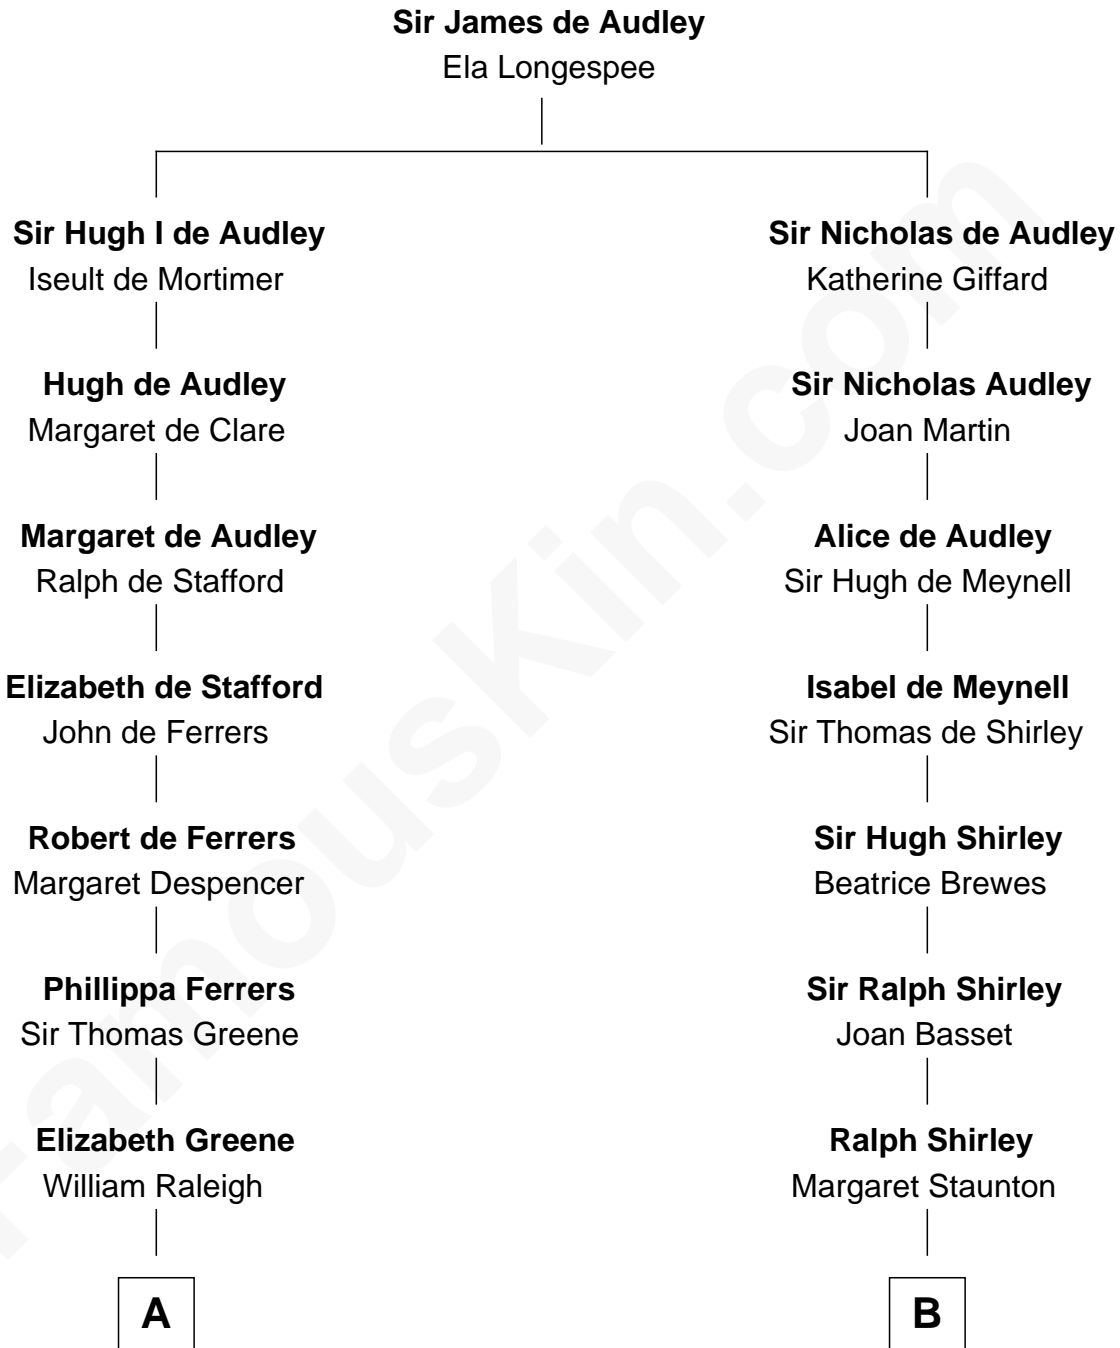

FamousKin.com

Relationship Chart of

Jonathan Swift

Author of Gulliver's Travels

14th cousin 6 times removed of

William Henry Moore

Co-Founder, U.S. Steel and Nabisco

C

George Beckwith

Rachel Marsh

George Beckwith

Mary Bradley

Rachael Arvilla Beckwith

Nathaniel Ford Moore

William Henry Moore

Co-Founder, U.S. Steel and Nabisco