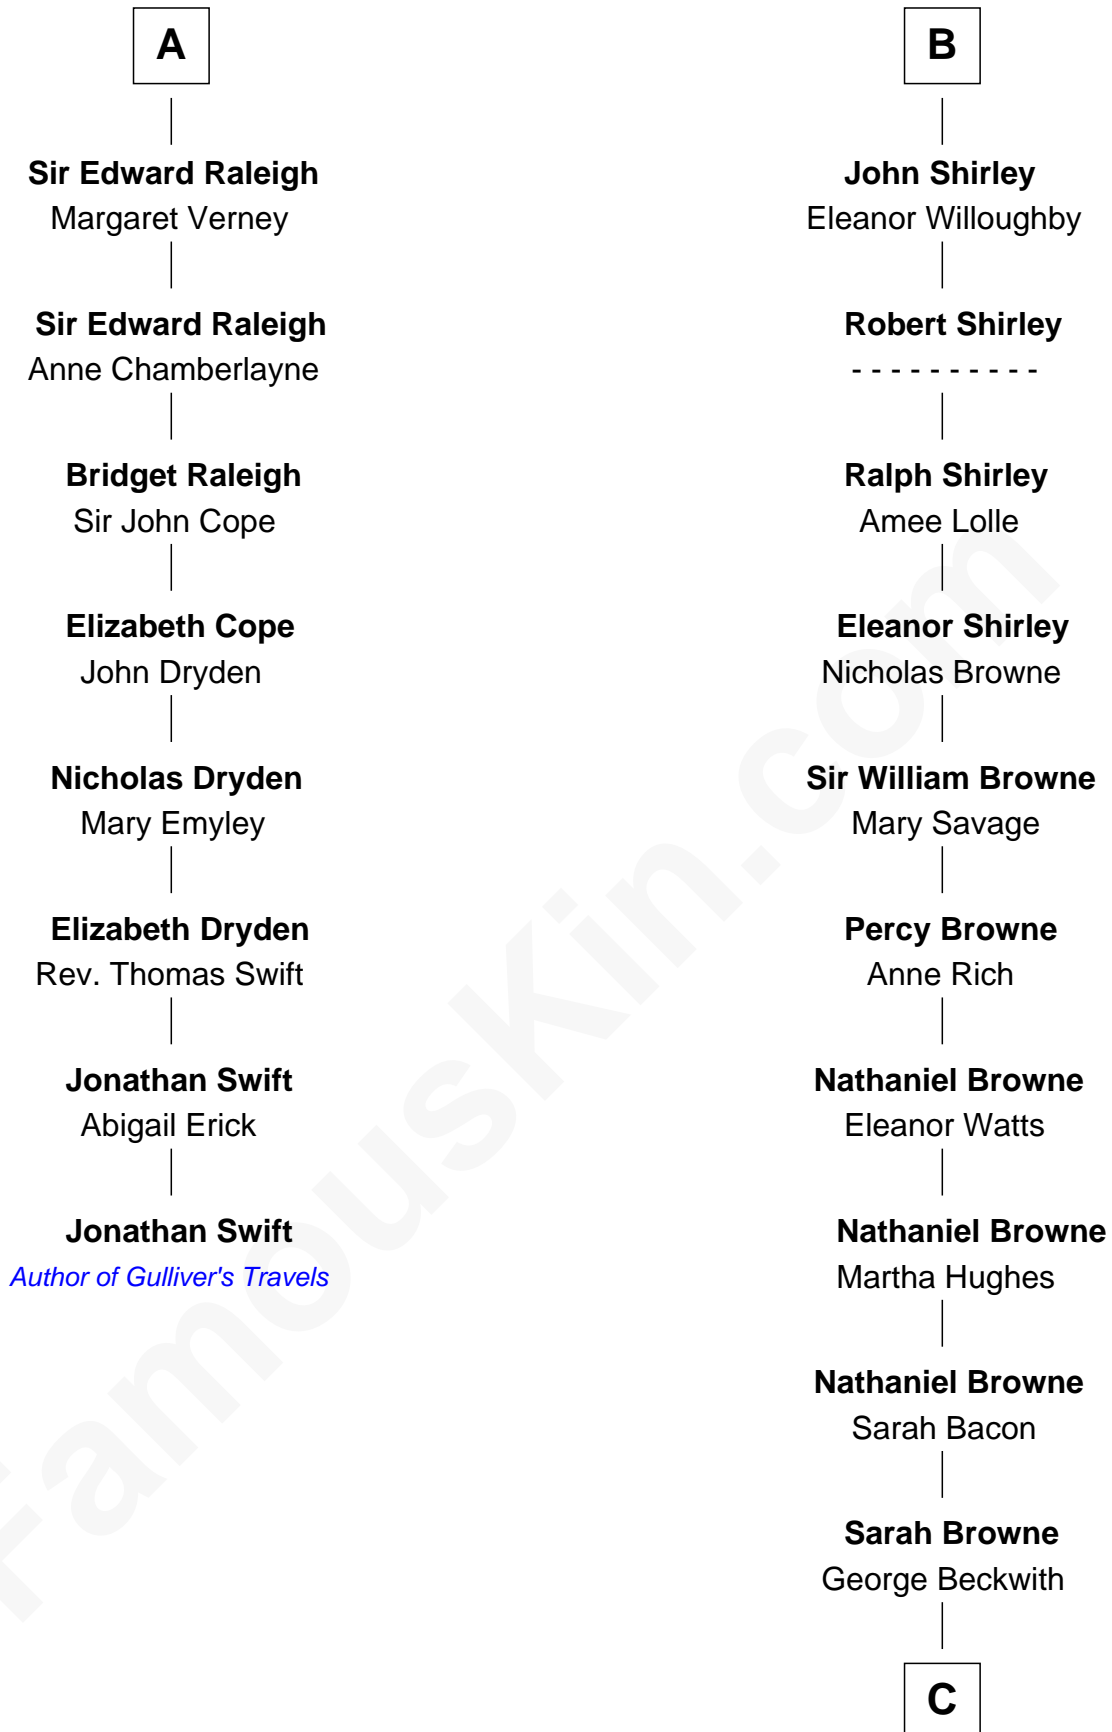

FamousKin.com

Relationship Chart of

Jonathan Swift

Author of Gulliver's Travels

14th cousin 6 times removed of

William Henry Moore

Co-Founder, U.S. Steel and Nabisco

C

George Beckwith

Rachel Marsh

George Beckwith

Mary Bradley

Rachael Arvilla Beckwith

Nathaniel Ford Moore

William Henry Moore

Co-Founder, U.S. Steel and Nabisco