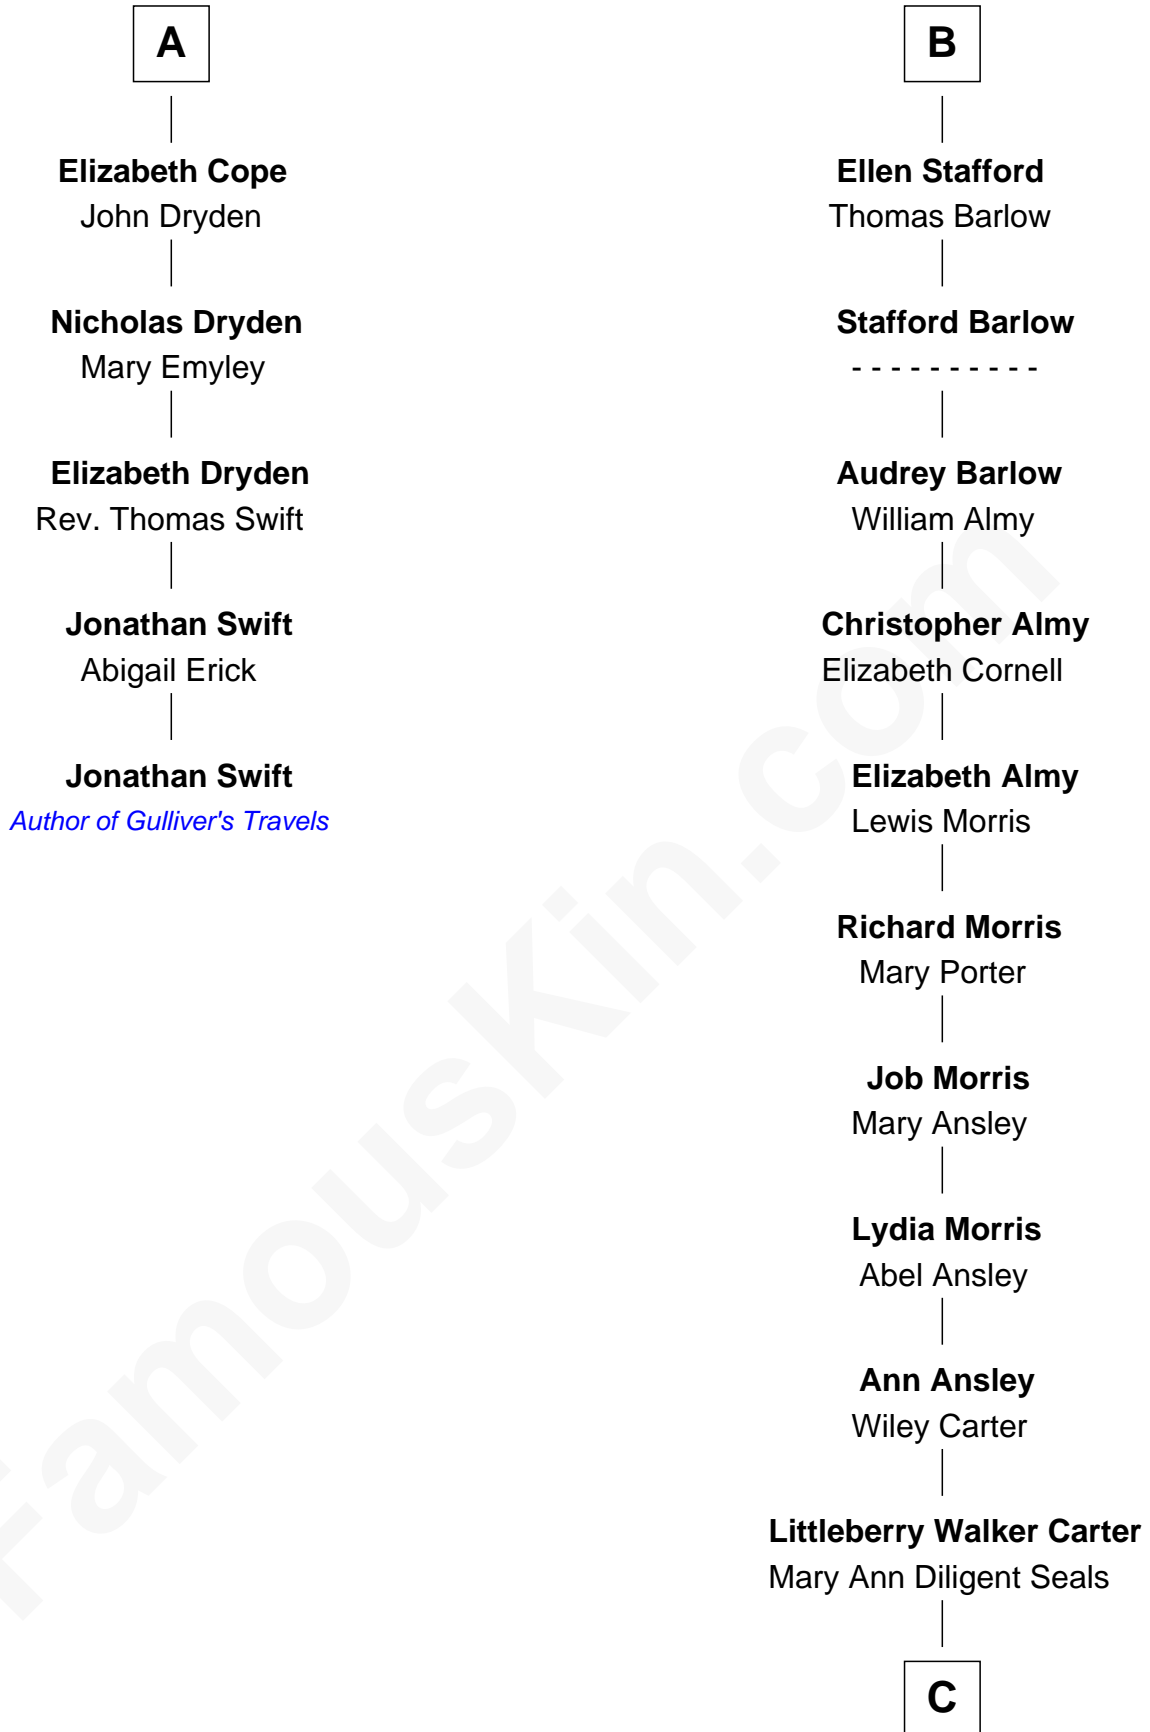

FamousKin.com Relationship Chart of

Jonathan Swift

Author of Gulliver's Travels

11th cousin 8 times removed of

Jimmy Carter

39th U.S. President

Ralph de Stafford

with wife
Margaret de Audley

Eleanor Aylesbury

Sir Edward Raleigh

Margaret Verney

Humphrey Stafford

Katherine Fray

Sir Edward Raleigh

Anne Chamberlayne

Sir Humphrey Stafford

Margaret Fogge

Bridget Raleigh

Sir John Cope

Sir Humphrey Stafford

Margaret Tame

A

B

C

William Archibald Carter

Nina Pratt

Earl Carter

Lillian Gordy

Jimmy Carter

39th U.S. President

FamousKin.com