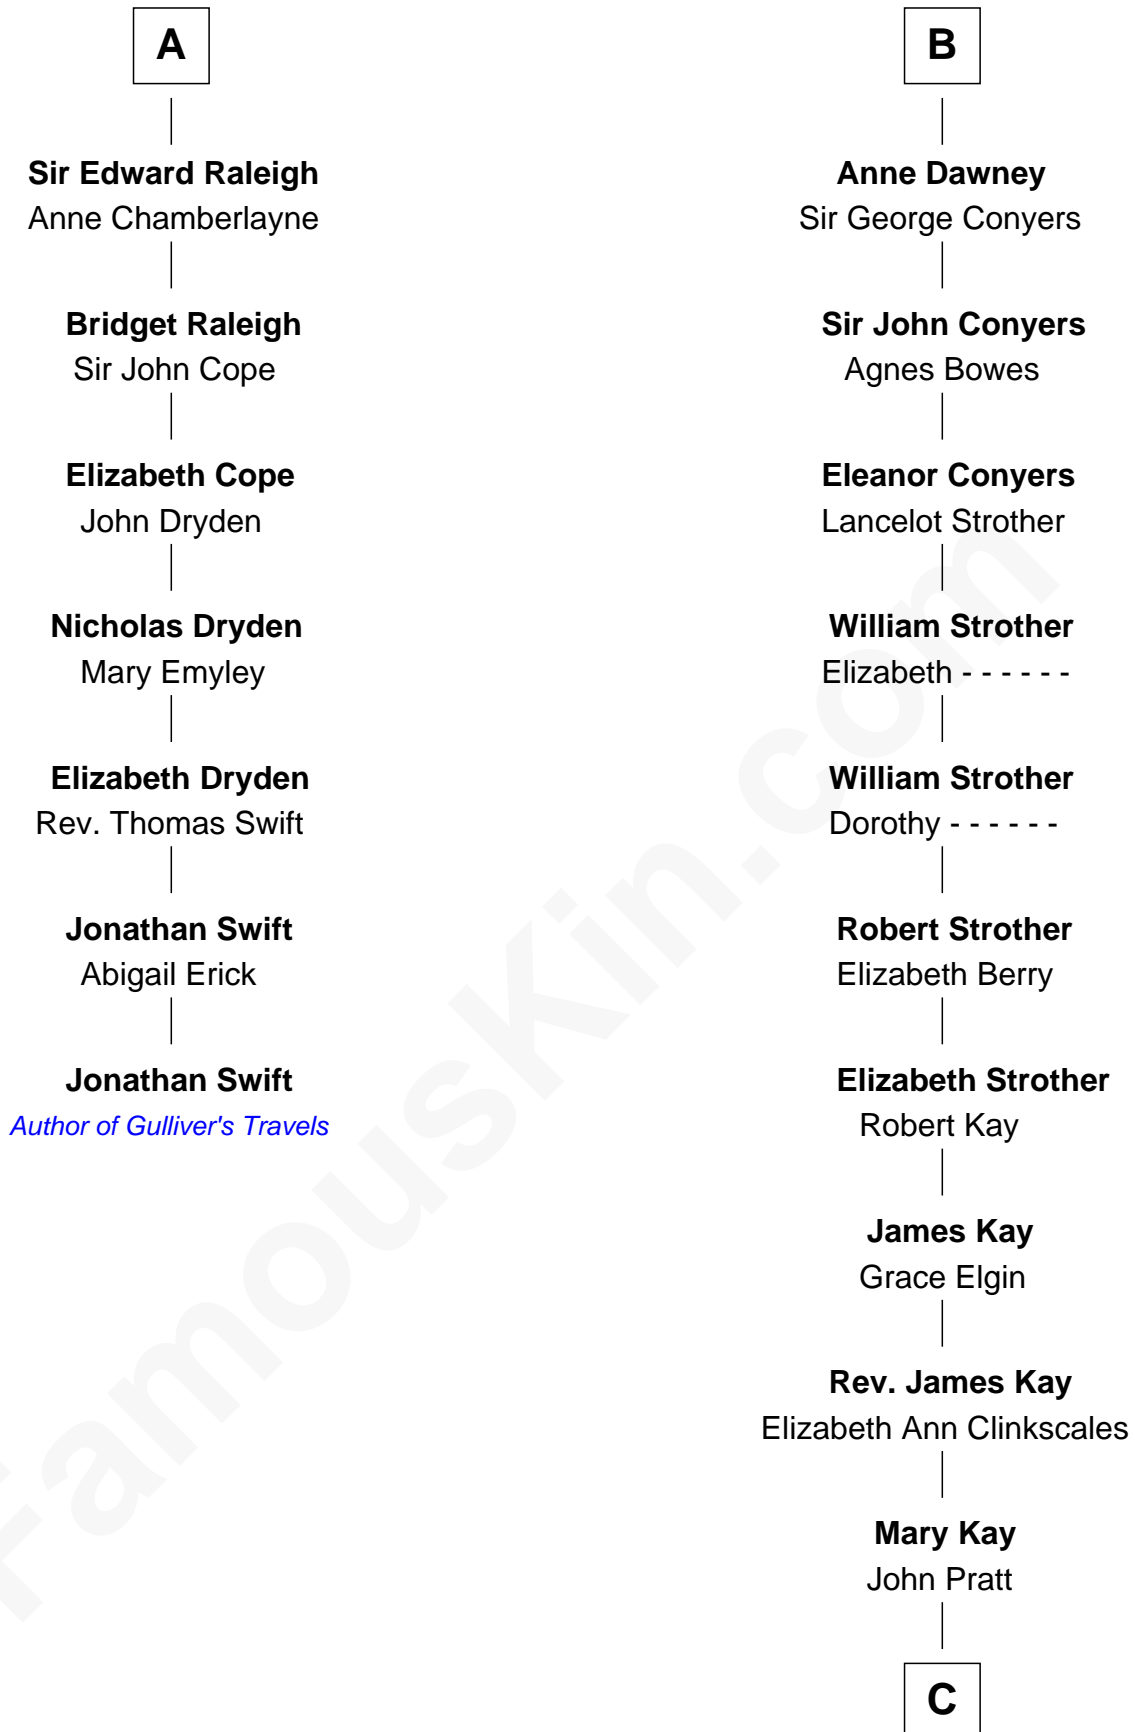

FamousKin.com Relationship Chart of

Jonathan Swift

Author of Gulliver's Travels

13th cousin 7 times removed of

Jimmy Carter

39th U.S. President

Sir Hugh I de Audley

Iseult de Mortimer

C

James E. Pratt

Sophronia C. Cowan

Nina Pratt

William Archibald Carter

Earl Carter

Lillian Gordy

Jimmy Carter

39th U.S. President

FamousKin.com