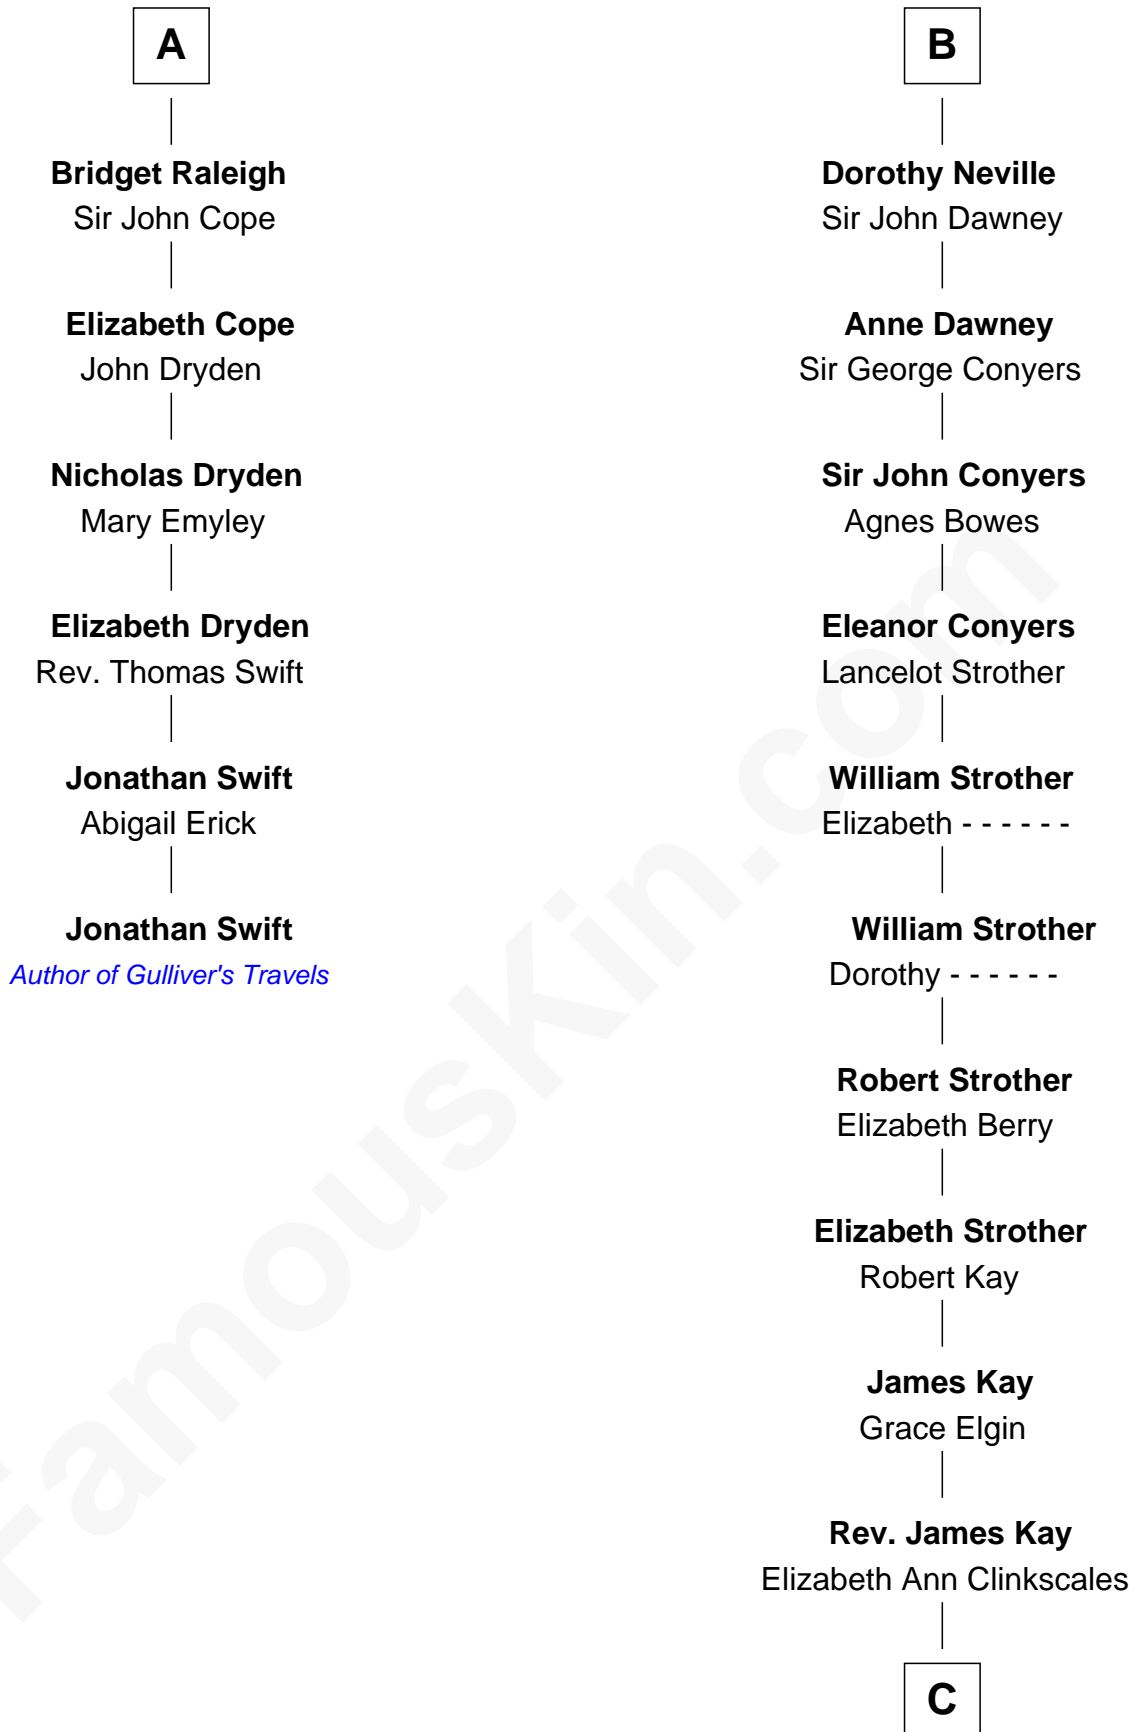

FamousKin.com Relationship Chart of

Jonathan Swift

Author of Gulliver's Travels

12th cousin 9 times removed of

Jimmy Carter

39th U.S. President

Edmund Fitzalan

Alice de Warenne

C

|
Mary Kay

John Pratt

|
James E. Pratt

Sophonra C. Cowan

|
Nina Pratt

William Archibald Carter

|
Earl Carter

Lillian Gordy

|
Jimmy Carter

39th U.S. President

FamousKin.com