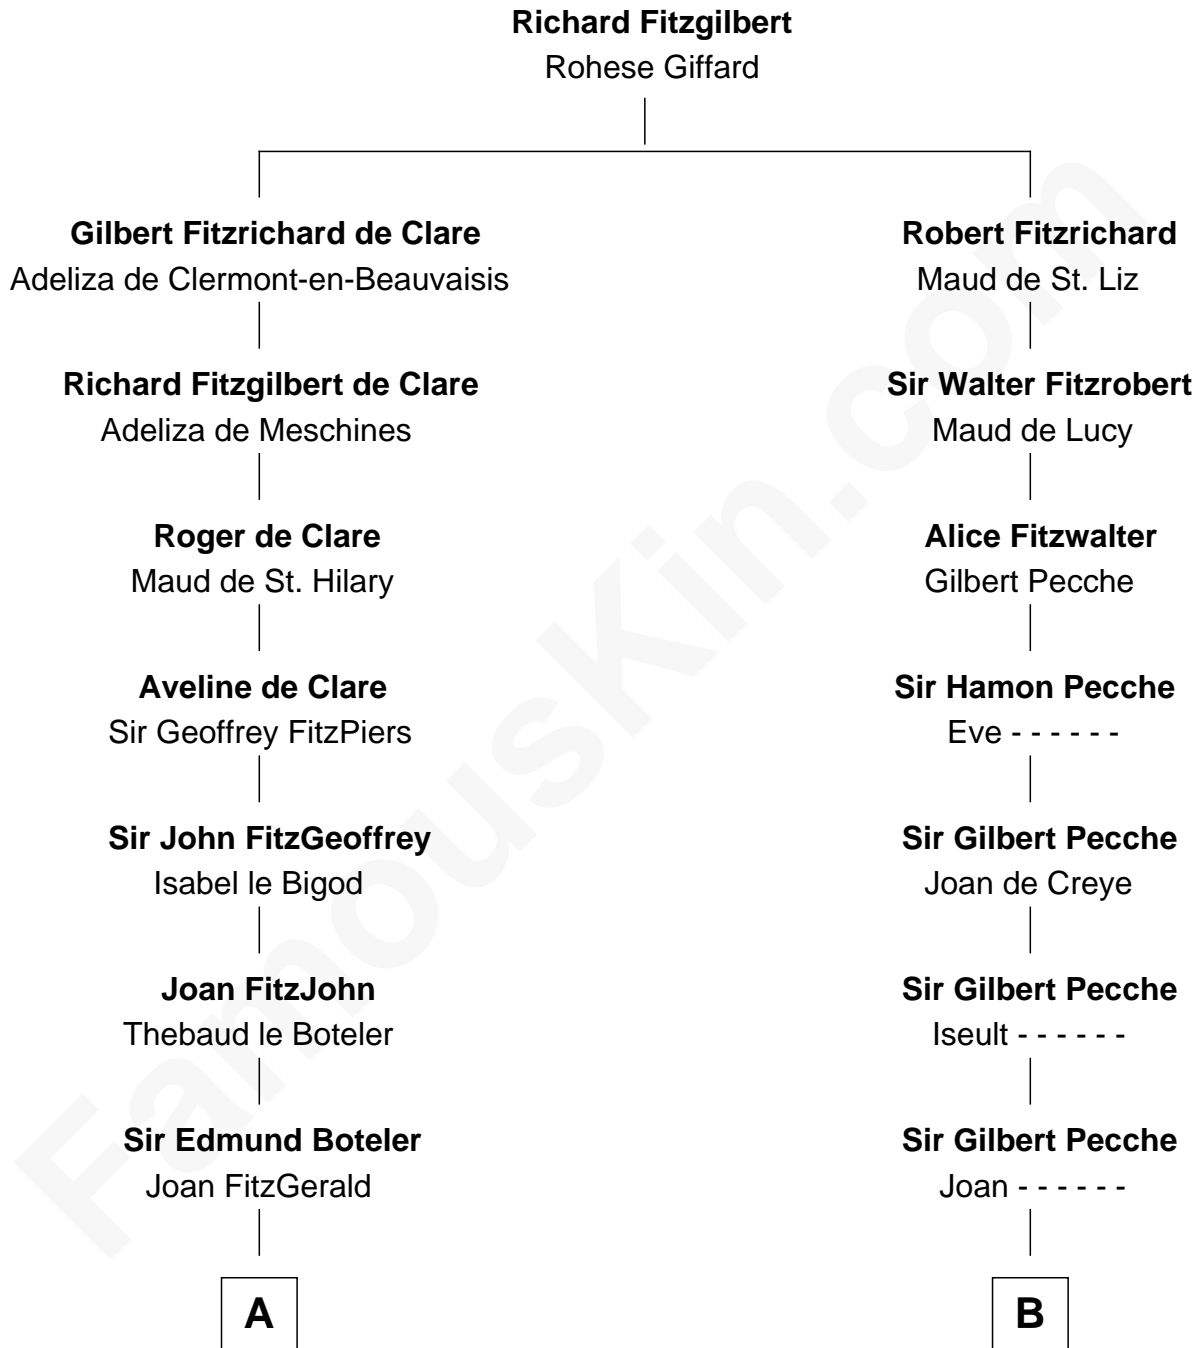

# FamousKin.com Relationship Chart of

**Jonathan Swift**

*Author of Gulliver's Travels*

16th cousin 4 times removed of

**Thomas Lawrence**

*(c1619/20 - c1703) Planter passenger 1635*

**C**

—  
**Nicholas Dryden**

Mary Emyley

—  
**Elizabeth Dryden**

Rev. Thomas Swift

—  
**Jonathan Swift**

Abigail Erick

—  
**Jonathan Swift**

*Author of Gulliver's Travels*

FamousKin.com