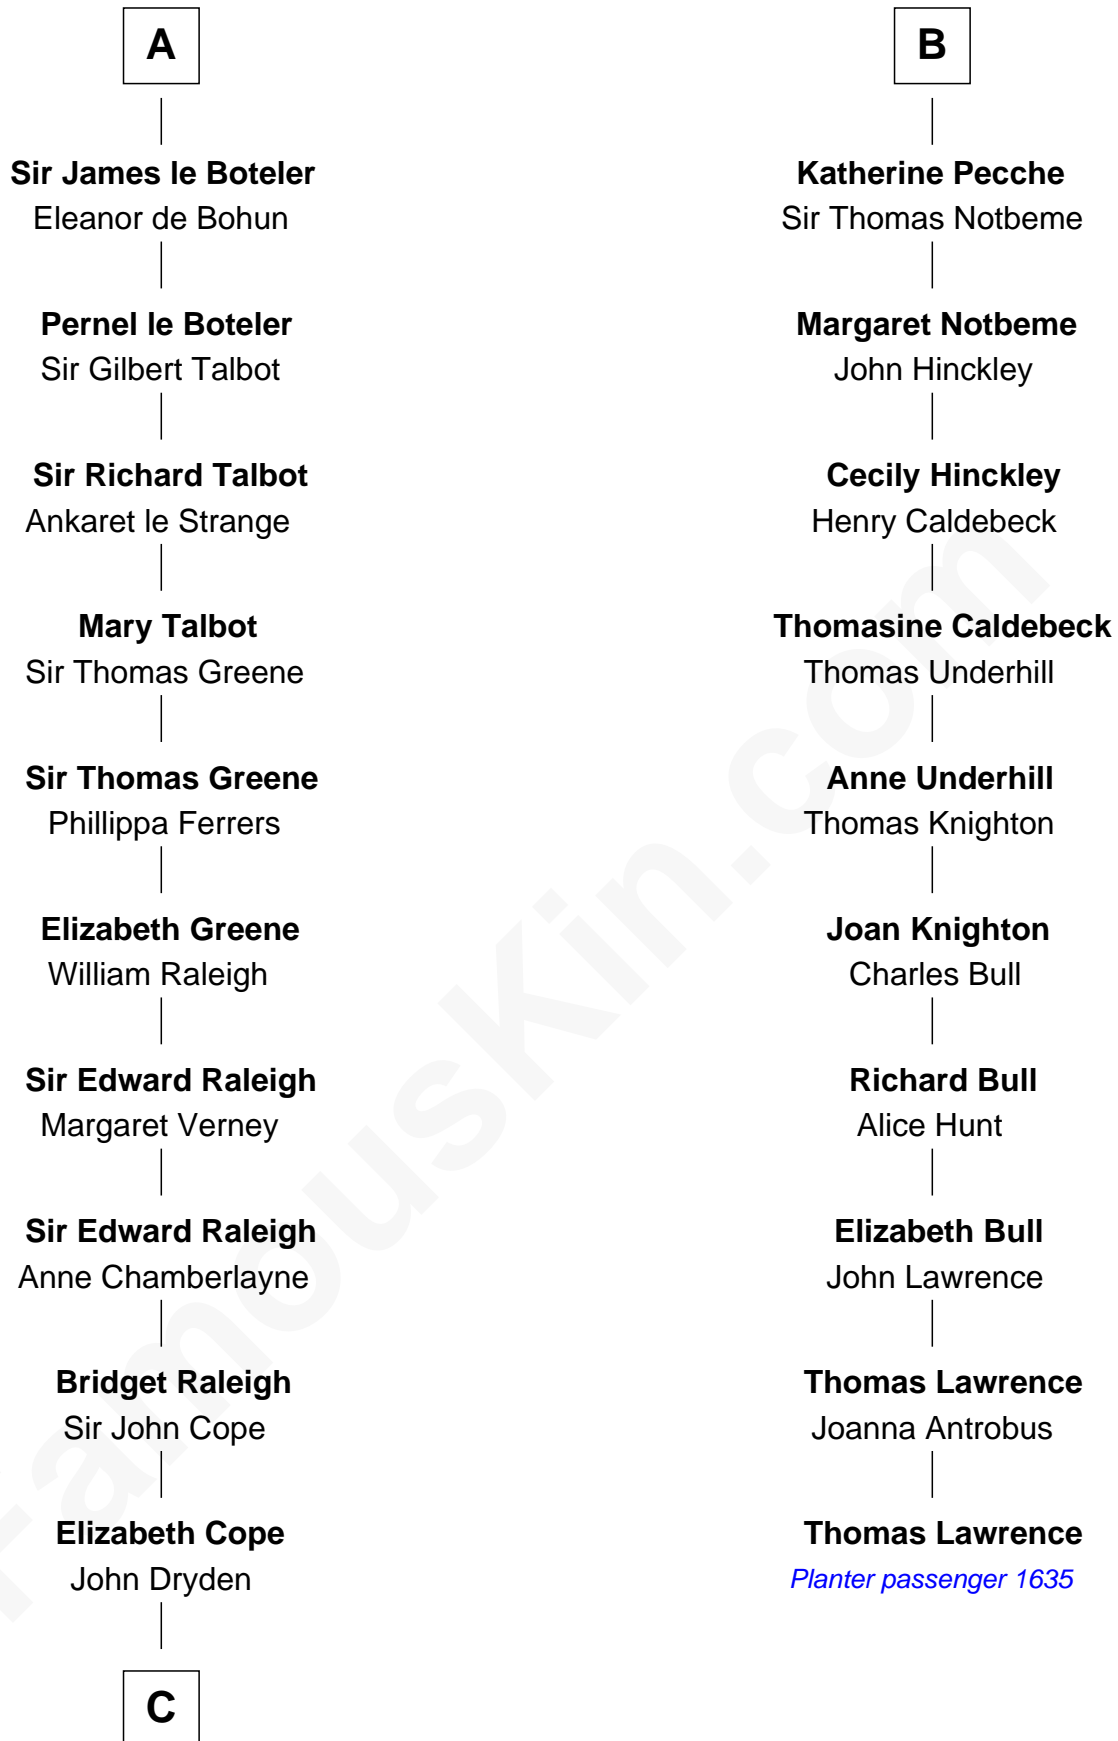

# FamousKin.com Relationship Chart of

**Jonathan Swift**

*Author of Gulliver's Travels*

16th cousin 4 times removed of

**Thomas Lawrence**

*(c1619/20 - c1703) Planter passenger 1635*

**C**

—  
**Nicholas Dryden**

Mary Emyley

—  
**Elizabeth Dryden**

Rev. Thomas Swift

—  
**Jonathan Swift**

Abigail Erick

—  
**Jonathan Swift**

*Author of Gulliver's Travels*

FamousKin.com