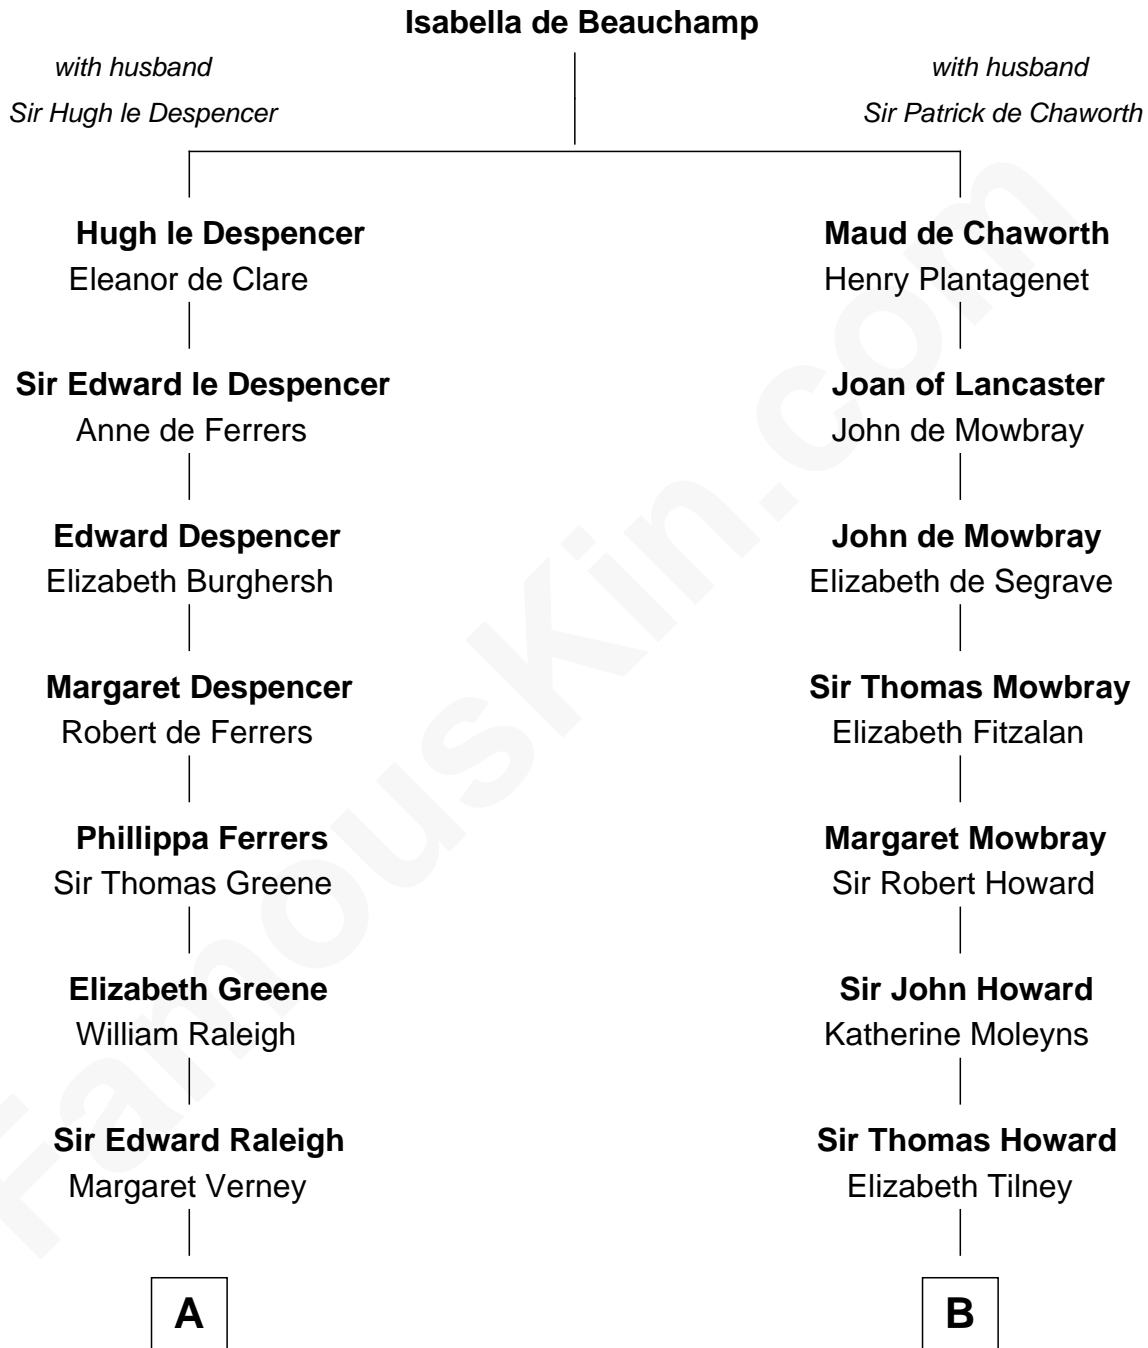

FamousKin.com

Relationship Chart of

Jonathan Swift

Author of Gulliver's Travels

13th cousin 5 times removed of

Francis Scott Key

Author of "The Star Spangled Banner"

C

John Ross Key

Anne Phebe Penn Dagworthy Charlton

Francis Scott Key

Author of "The Star Spangled Banner"

FamousKin.com