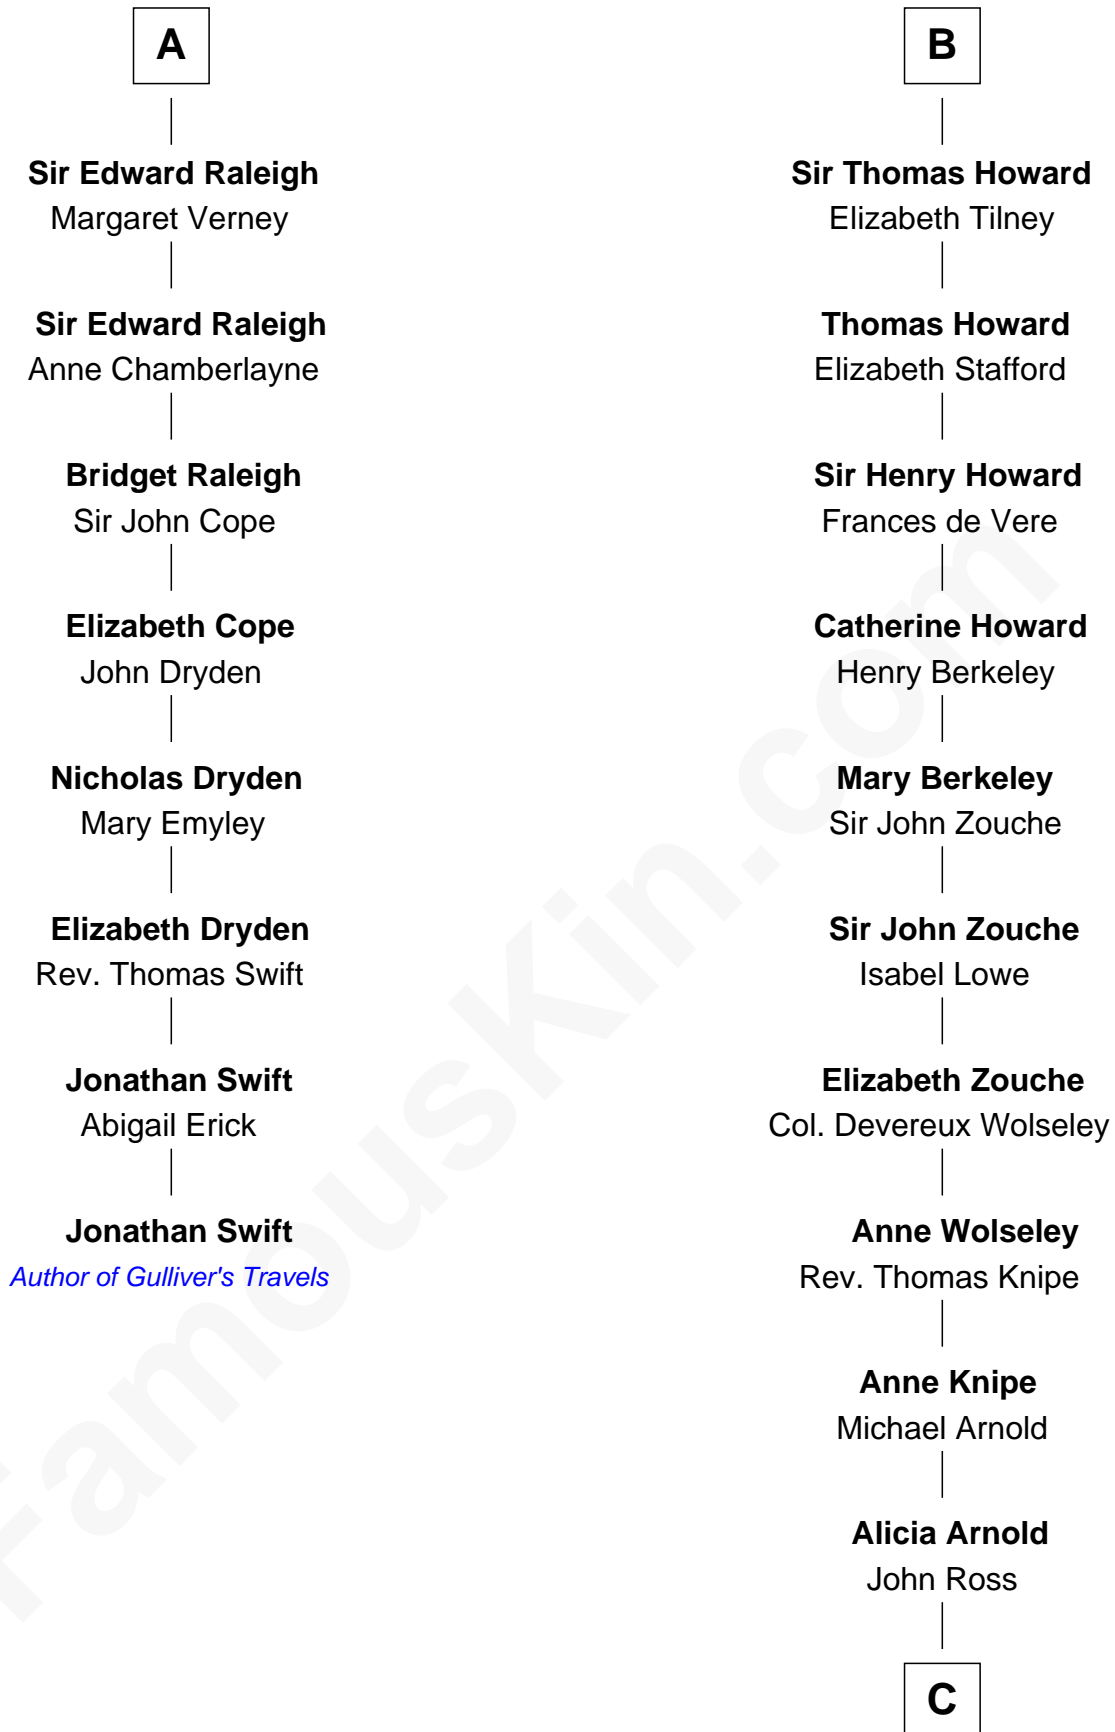

FamousKin.com

Relationship Chart of

Jonathan Swift

Author of Gulliver's Travels

14th cousin 5 times removed of

Francis Scott Key

Author of "The Star Spangled Banner"

C

Ann Arnold Ross

Frances Key

John Ross Key

Anne Phebe Penn Dagworthy Charlton

Francis Scott Key

Author of "The Star Spangled Banner"

FamousKin.com