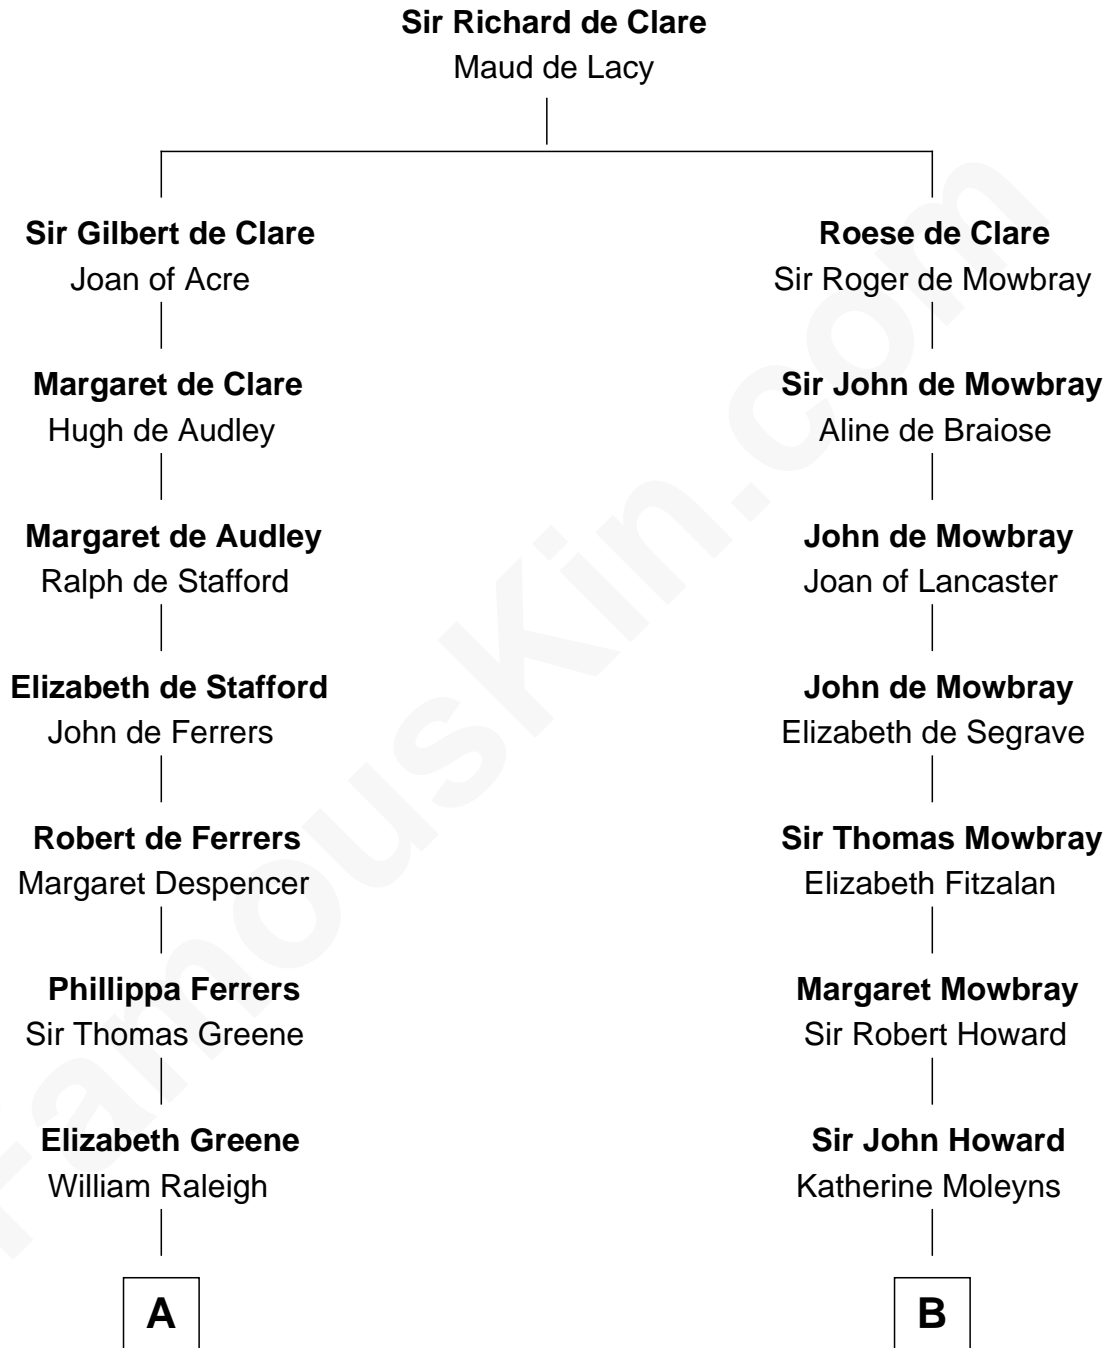

FamousKin.com

Relationship Chart of

Jonathan Swift

Author of Gulliver's Travels

14th cousin 5 times removed of

Francis Scott Key

Author of "The Star Spangled Banner"

C

Ann Arnold Ross

Frances Key

John Ross Key

Anne Phebe Penn Dagworthy Charlton

Francis Scott Key

Author of "The Star Spangled Banner"

FamousKin.com