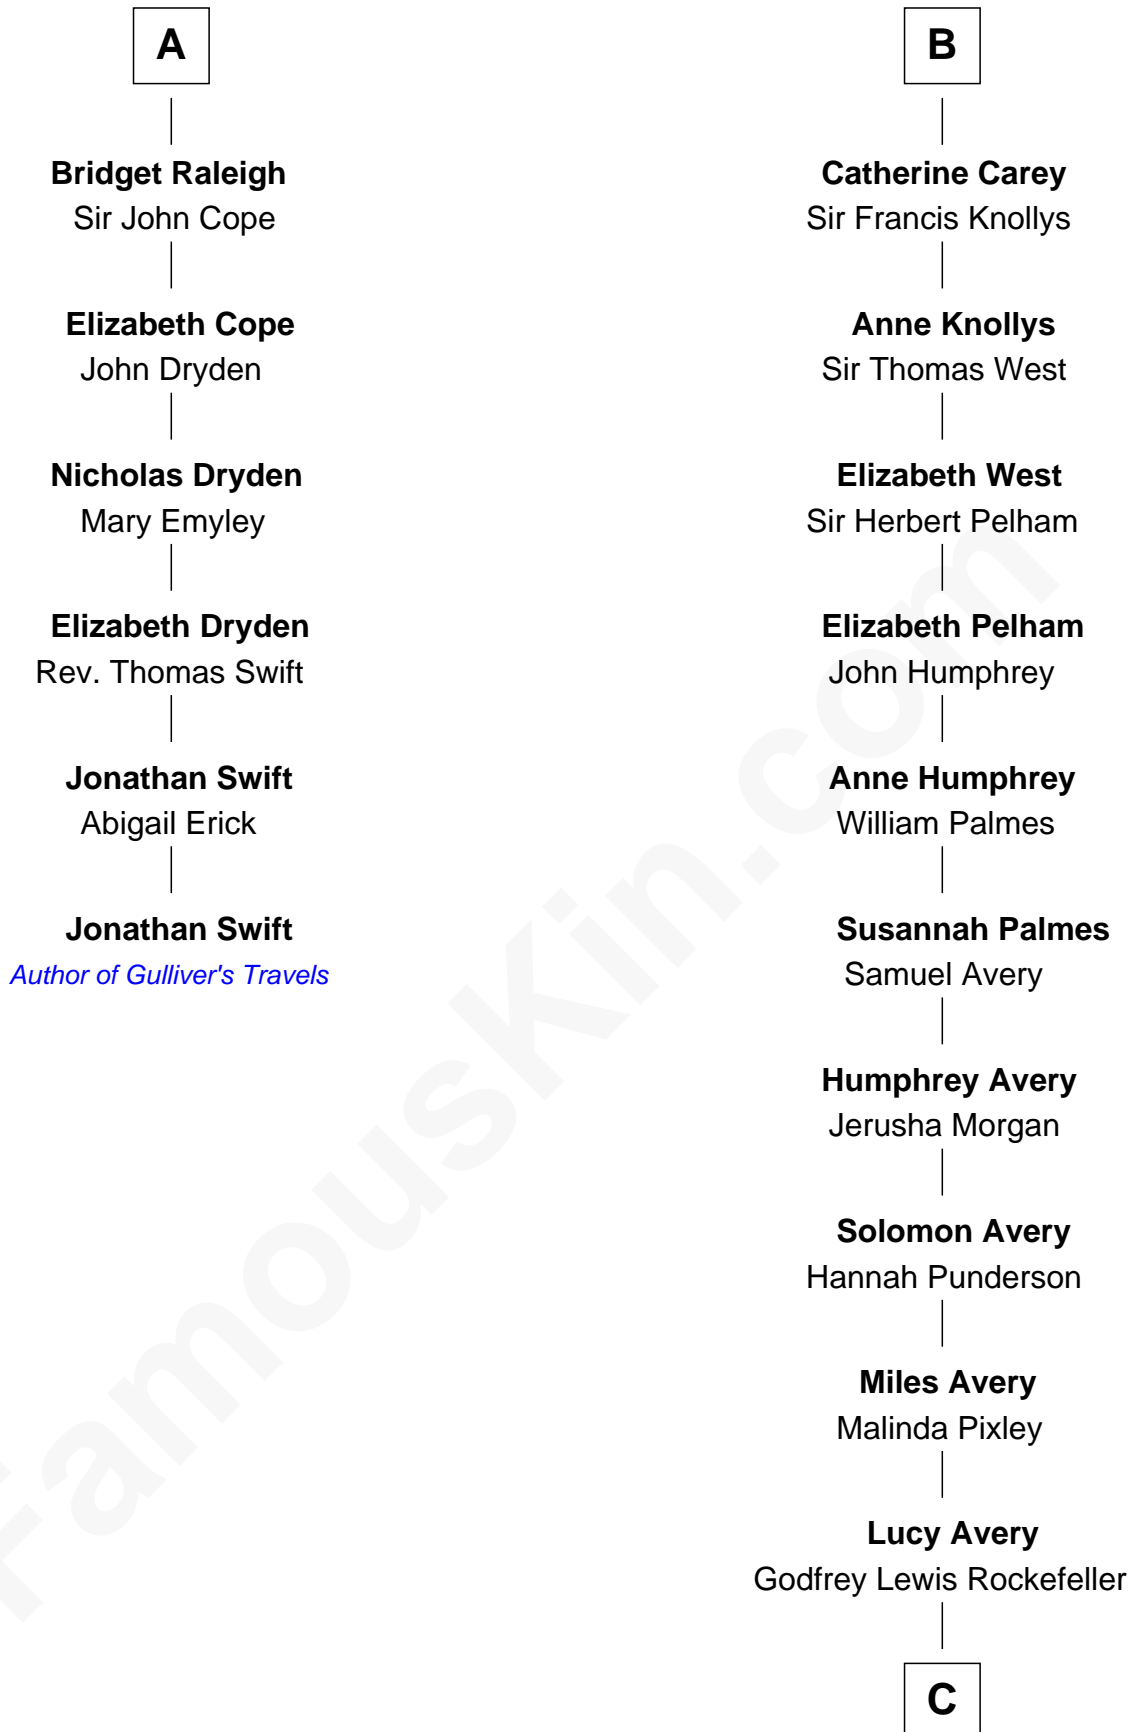

## Relationship Chart of

### Jonathan Swift

*Author of Gulliver's Travels*

12th cousin 6 times removed of

### John D. Rockefeller

*Founder of the Standard Oil Company*

**Edmund Fitzalan**

Alice de Warenne

**C**

|  
**William Avery Rockefeller**

Eliza Davison

|  
**John D. Rockefeller**

*Founder of the Standard Oil Company*

FamousKin.com