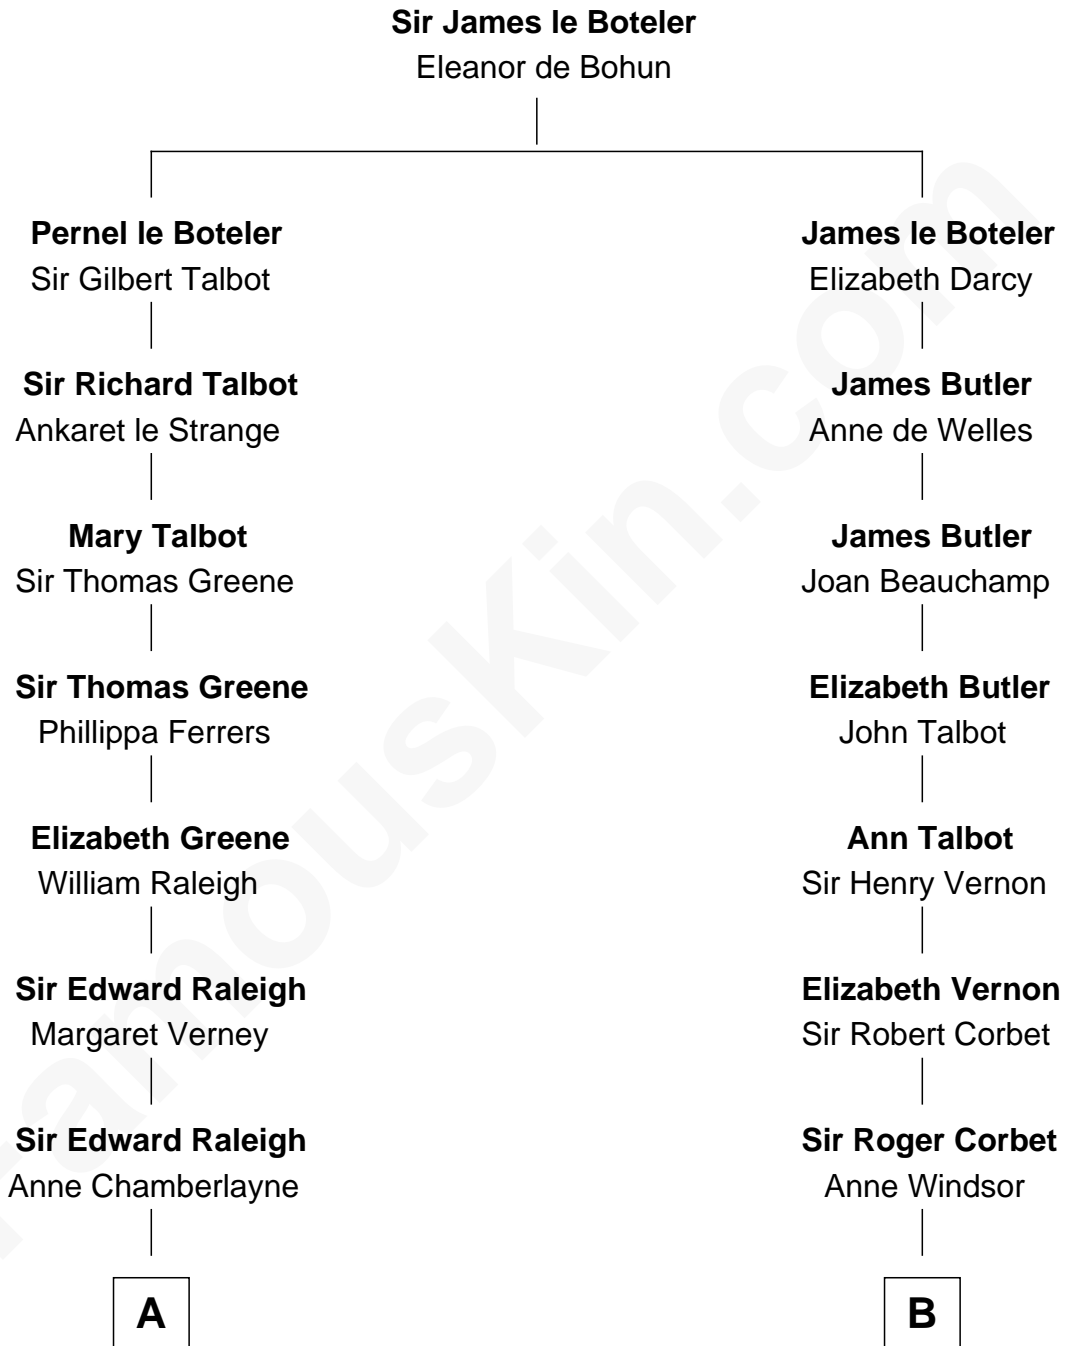

FamousKin.com Relationship Chart of

Jonathan Swift

Author of Gulliver's Travels

12th cousin 8 times removed of

Nelson Rockefeller

41st U.S. Vice-President

C

William Avery Rockefeller

Eliza Davison

John Davison Rockefeller

Laura Celestia Spelman

John Davison Rockefeller

Abby Greene Aldrich

Nelson Rockefeller

41st U.S. Vice-President

FamousKin.com