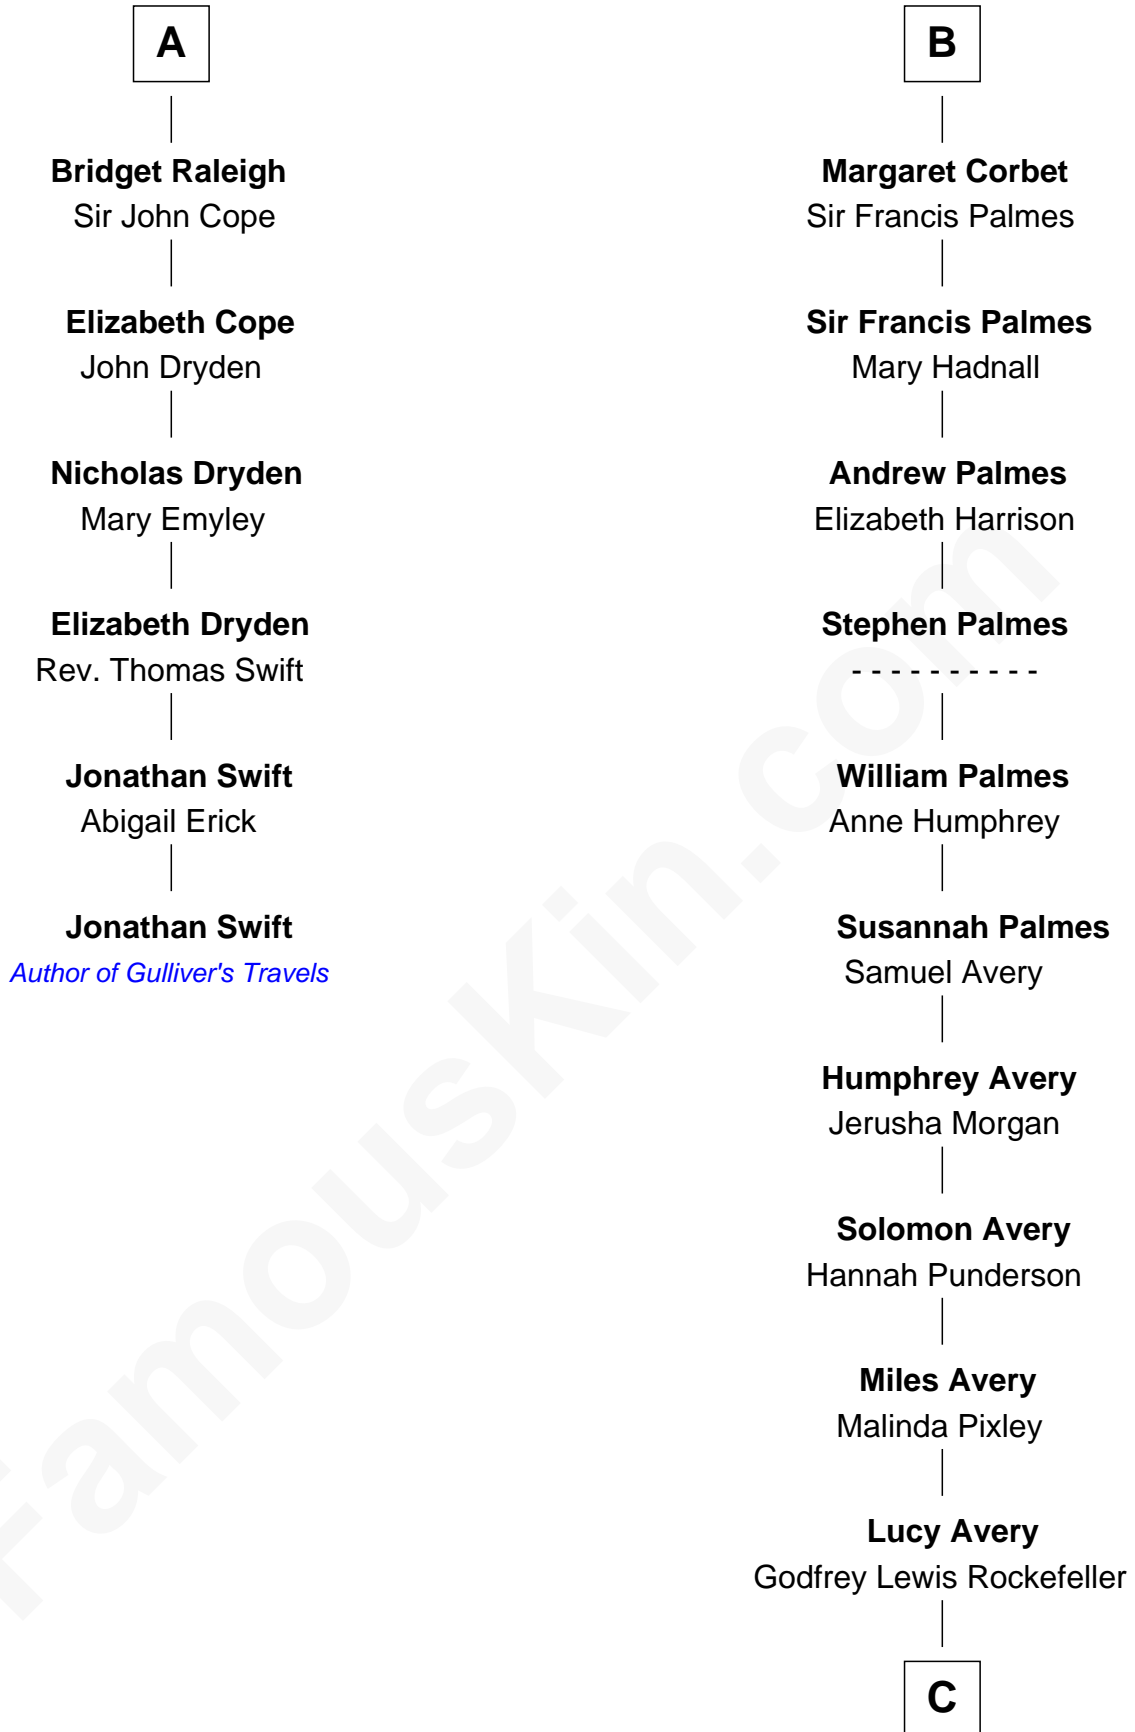

FamousKin.com Relationship Chart of

Jonathan Swift

Author of Gulliver's Travels

12th cousin 8 times removed of

Nelson Rockefeller

41st U.S. Vice-President

C

William Avery Rockefeller

Eliza Davison

John Davison Rockefeller

Laura Celestia Spelman

John Davison Rockefeller

Abby Greene Aldrich

Nelson Rockefeller

41st U.S. Vice-President

FamousKin.com