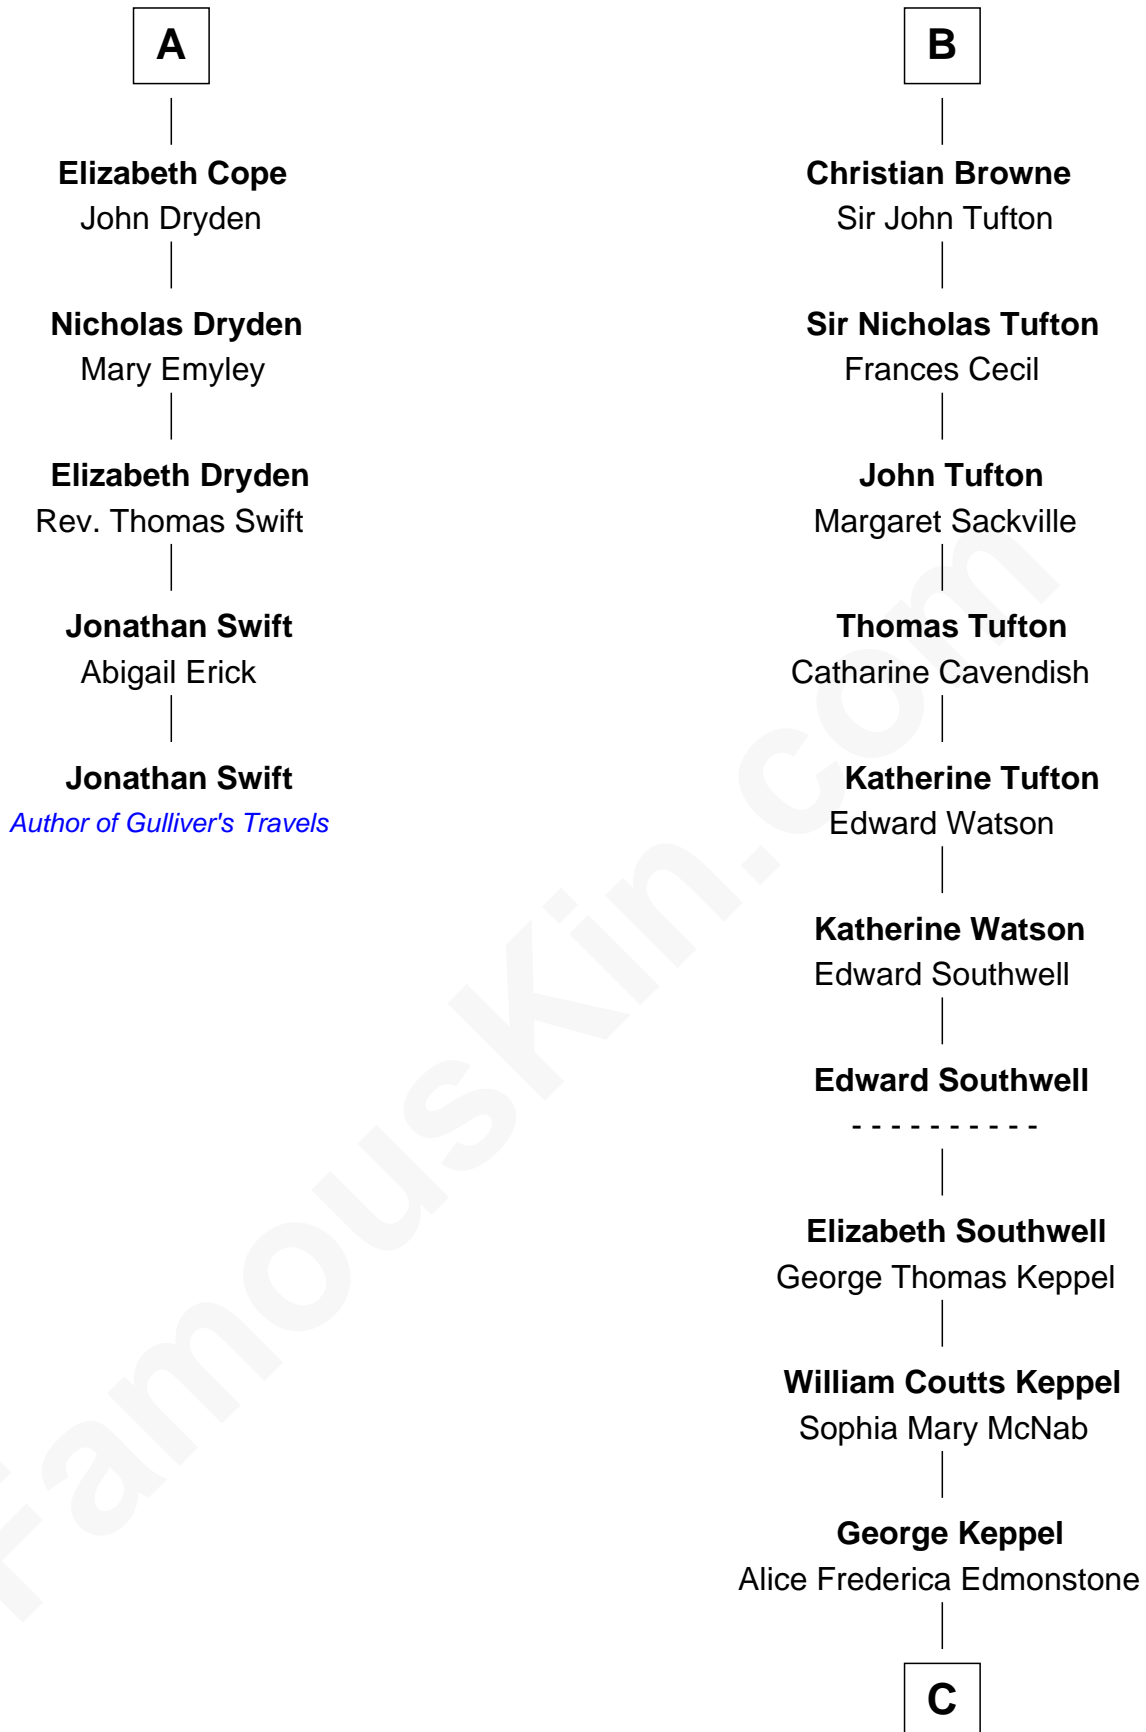

FamousKin.com

Relationship Chart of

Jonathan Swift

Author of Gulliver's Travels

11th cousin 8 times removed of

Camilla Parker Bowles

Queen Consort of the United Kingdom

C

—
Sonia Rosemary Keppel

Roland Calvert Cubitt

—
Rosalind Maud Cubitt

Bruce Middleton Hope Shand

—
Camilla Parker Bowles

Queen Consort

FamousKin.com