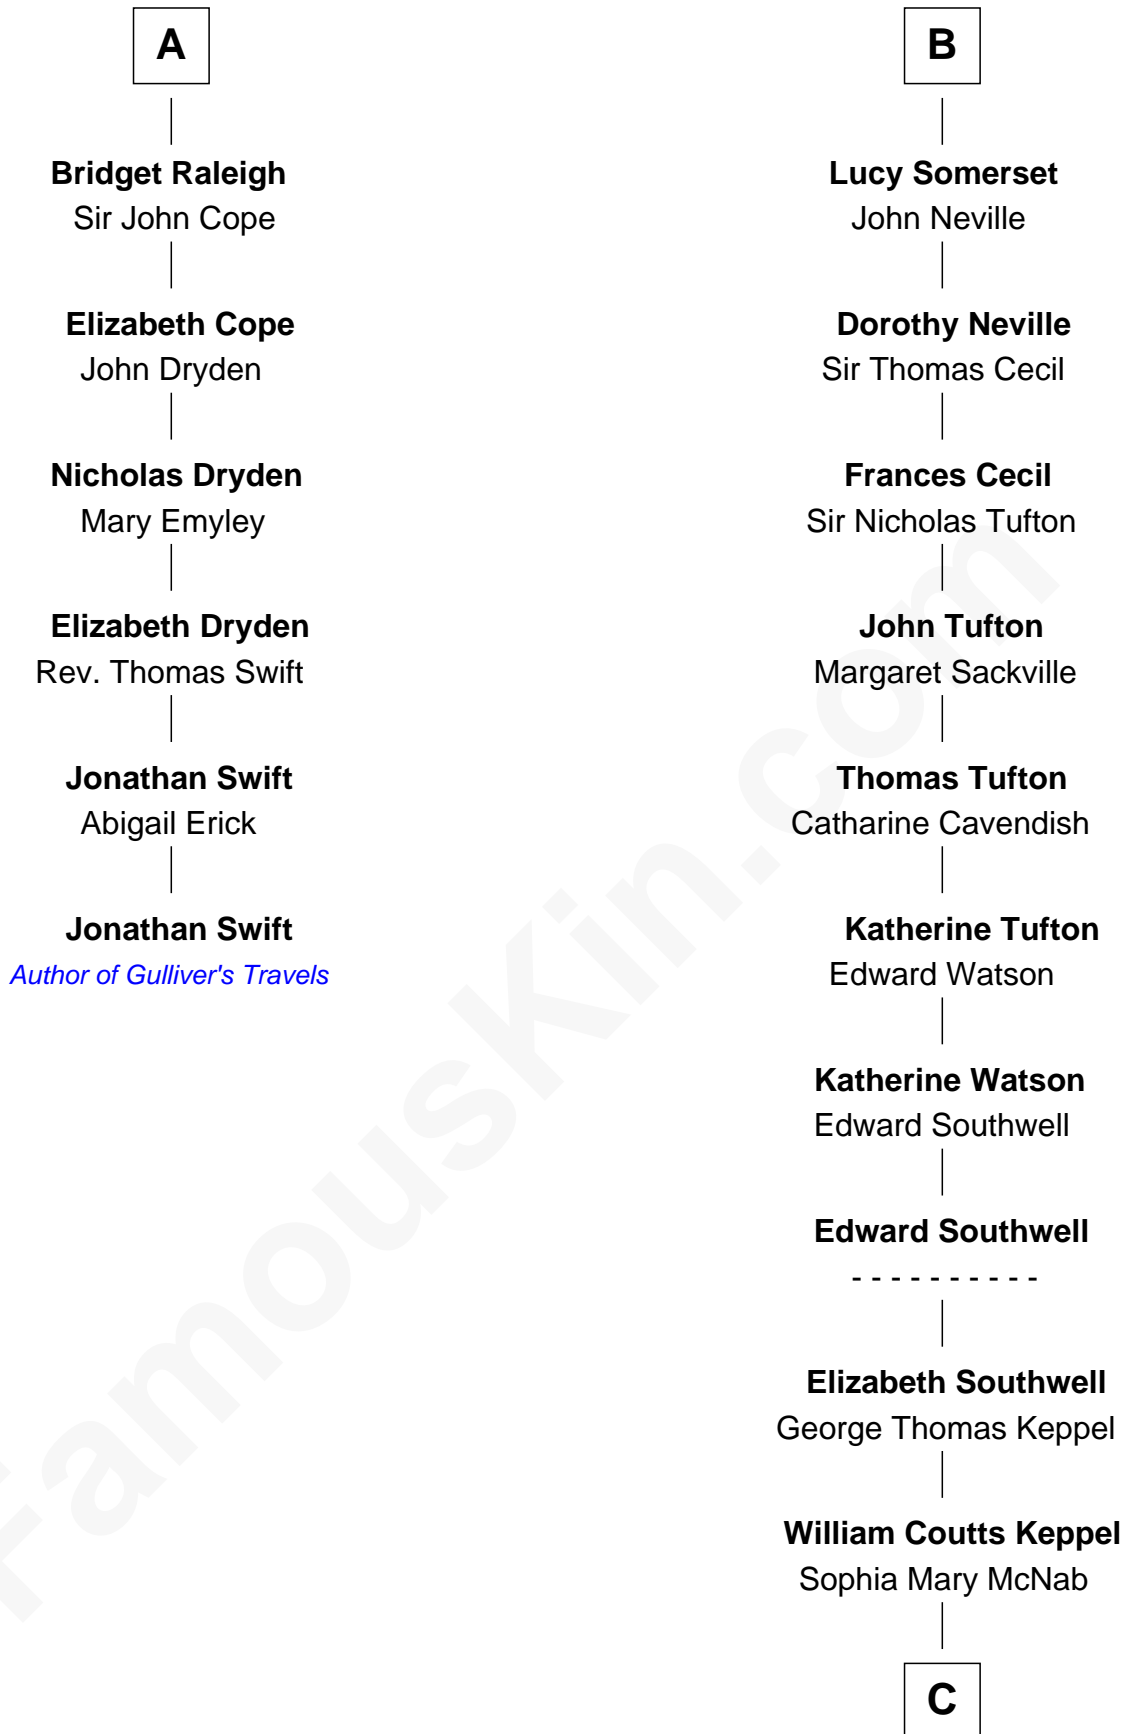

FamousKin.com

Relationship Chart of

Jonathan Swift

Author of Gulliver's Travels

12th cousin 8 times removed of

Camilla Parker Bowles

Queen Consort of the United Kingdom

Hugh le Despencer
Eleanor de Clare

Elizabeth Greene

William Raleigh

Sir Edward Raleigh

Margaret Verney

Sir Edward Raleigh

Anne Chamberlayne

A

Elizabeth le Despencer

Maurice de Berkeley

Thomas de Berkeley

Margaret de Lisle

Elizabeth de Berkeley

Richard de Beauchamp

Eleanor Beauchamp

Edmund Beaufort

Henry Beaufort

Joan Hill

Charles Somerset

Elizabeth Herbert

Henry Somerset

Elizabeth Browne

B

C

George Keppel