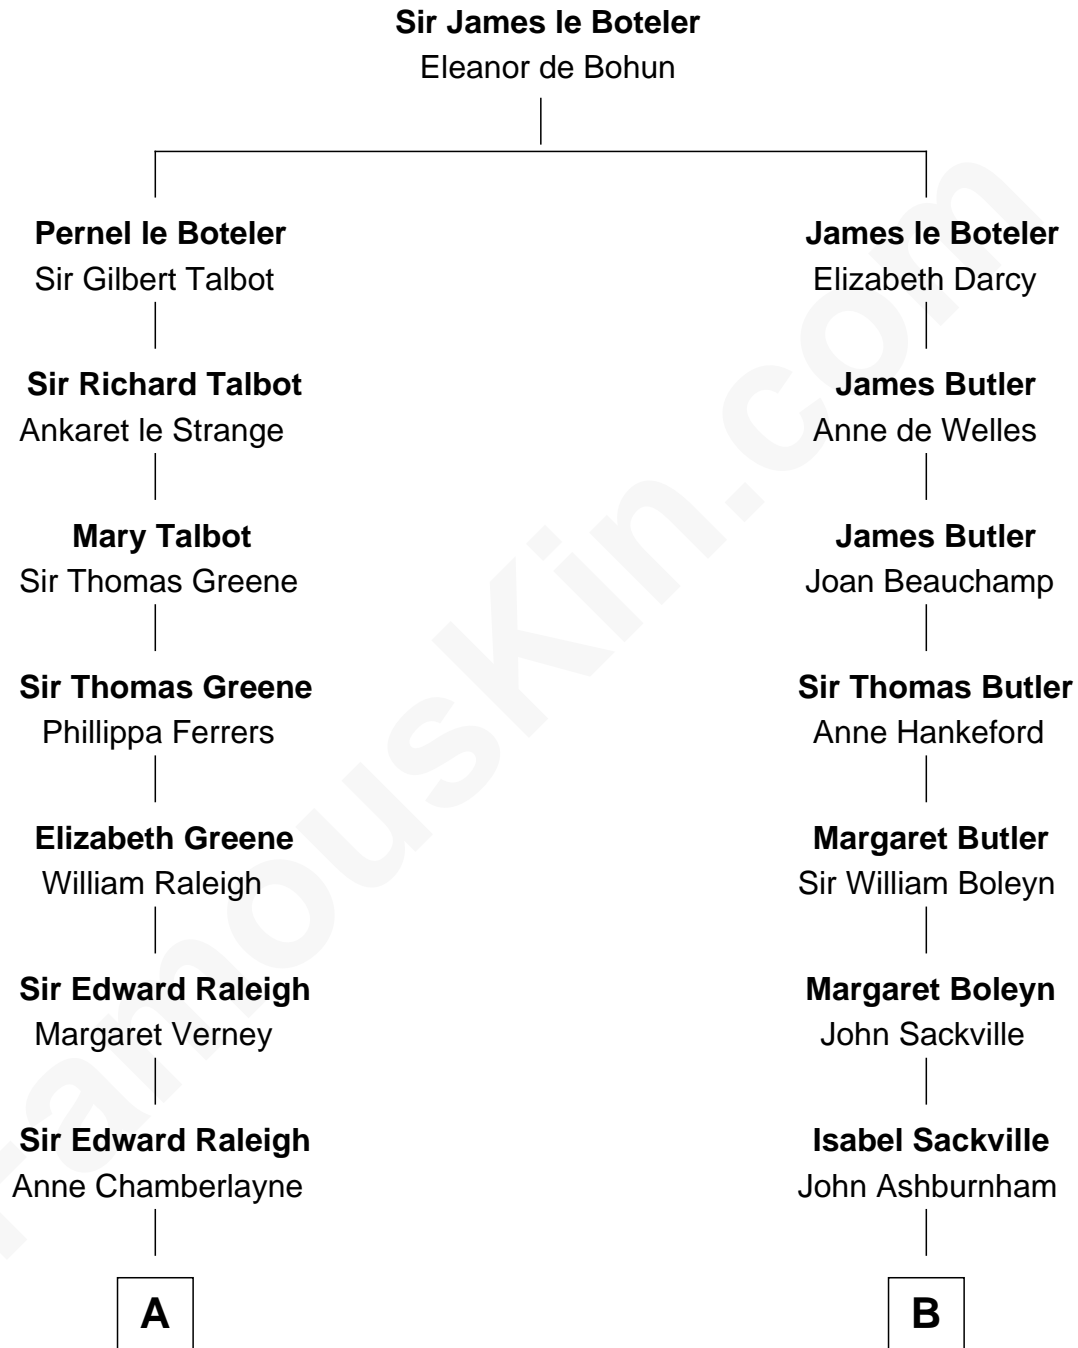

FamousKin.com

Relationship Chart of Jonathan Swift

Author of Gulliver's Travels

12th cousin 8 times removed of

Camilla Parker Bowles

Queen Consort of the United Kingdom

C

George Keppel

Alice Frederica Edmonstone

Sonia Rosemary Keppel

Roland Calvert Cubitt

Rosalind Maud Cubitt

Bruce Middleton Hope Shand

Camilla Parker Bowles

Queen Consort