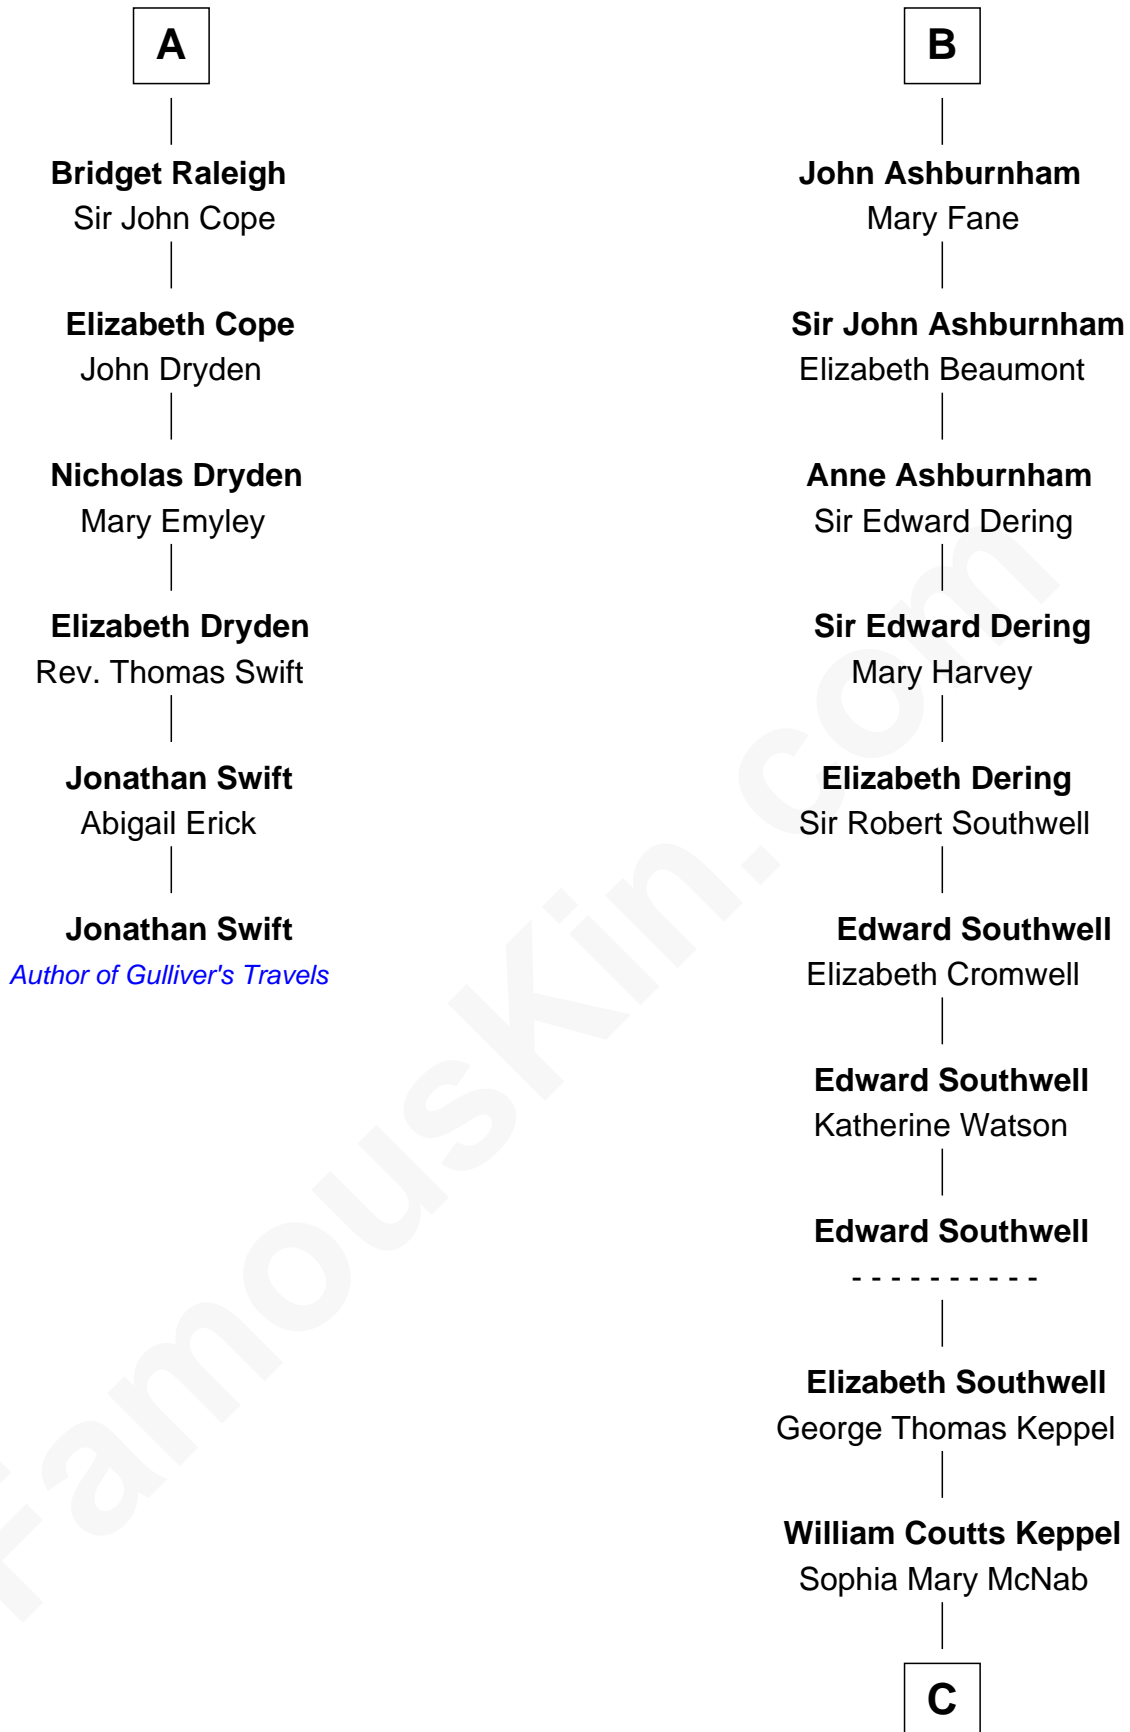

FamousKin.com

Relationship Chart of Jonathan Swift

Author of Gulliver's Travels

12th cousin 8 times removed of

Camilla Parker Bowles

Queen Consort of the United Kingdom

C

George Keppel

Alice Frederica Edmonstone

Sonia Rosemary Keppel

Roland Calvert Cubitt

Rosalind Maud Cubitt

Bruce Middleton Hope Shand

Camilla Parker Bowles

Queen Consort