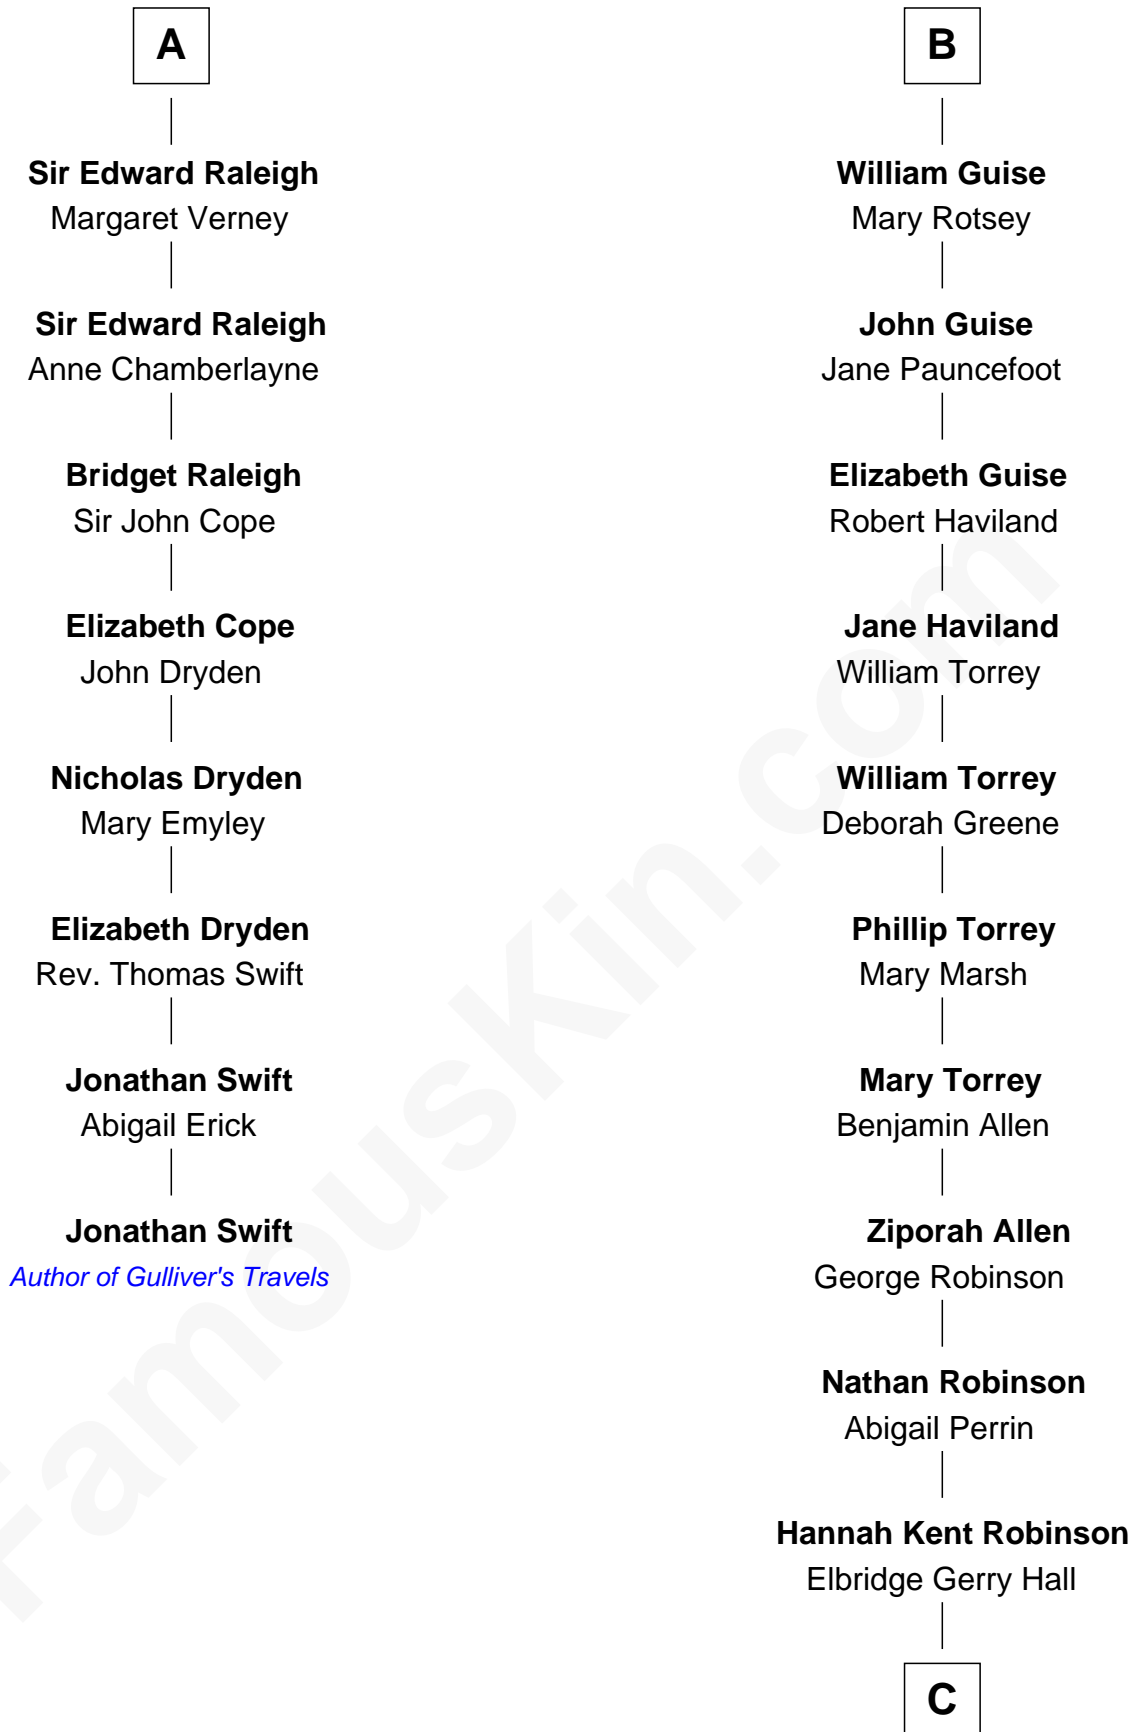

FamousKin.com Relationship Chart of

Jonathan Swift

Author of Gulliver's Travels

14th cousin 6 times removed of

Raquel Welch

Movie Actress

C

Justin Smith Hall

Sarah Mehitable Stanford

Emery Stanford Hall

Clara Louise Adams

Josephine Sarah Hall

Armando Carlos Tejada

Raquel Welch

aka Raquel Welch