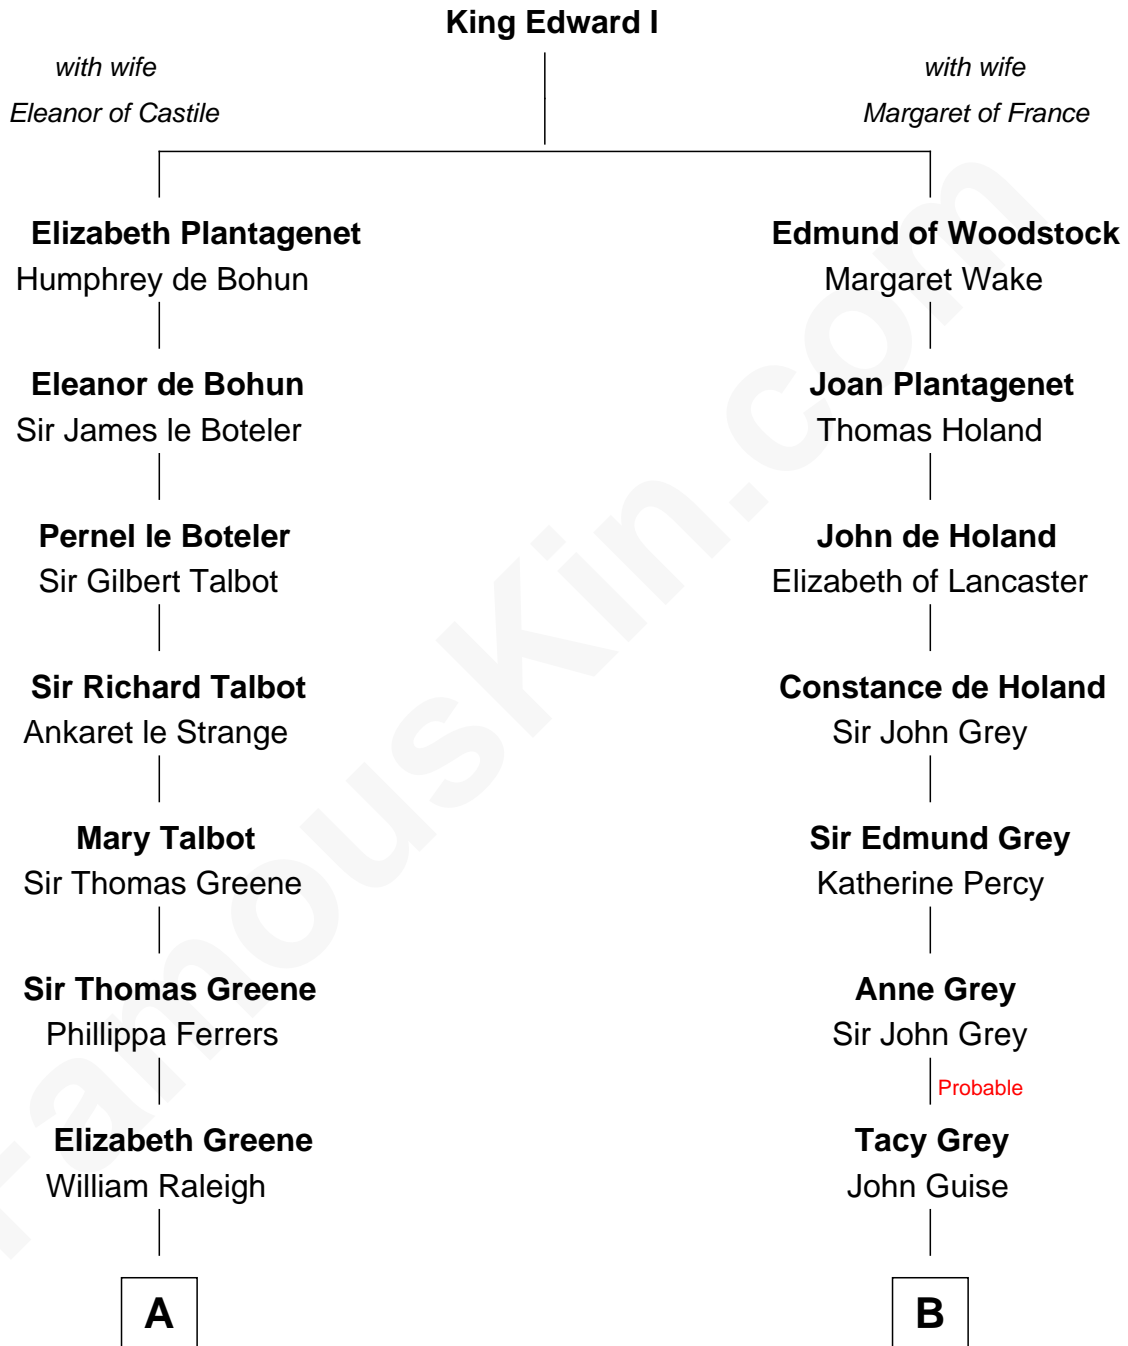

FamousKin.com Relationship Chart of

Jonathan Swift

Author of Gulliver's Travels

14th cousin 6 times removed of

Raquel Welch

Movie Actress

C

Justin Smith Hall

Sarah Mehitable Stanford

Emery Stanford Hall

Clara Louise Adams

Josephine Sarah Hall

Armando Carlos Tejada

Raquel Welch

aka Raquel Welch