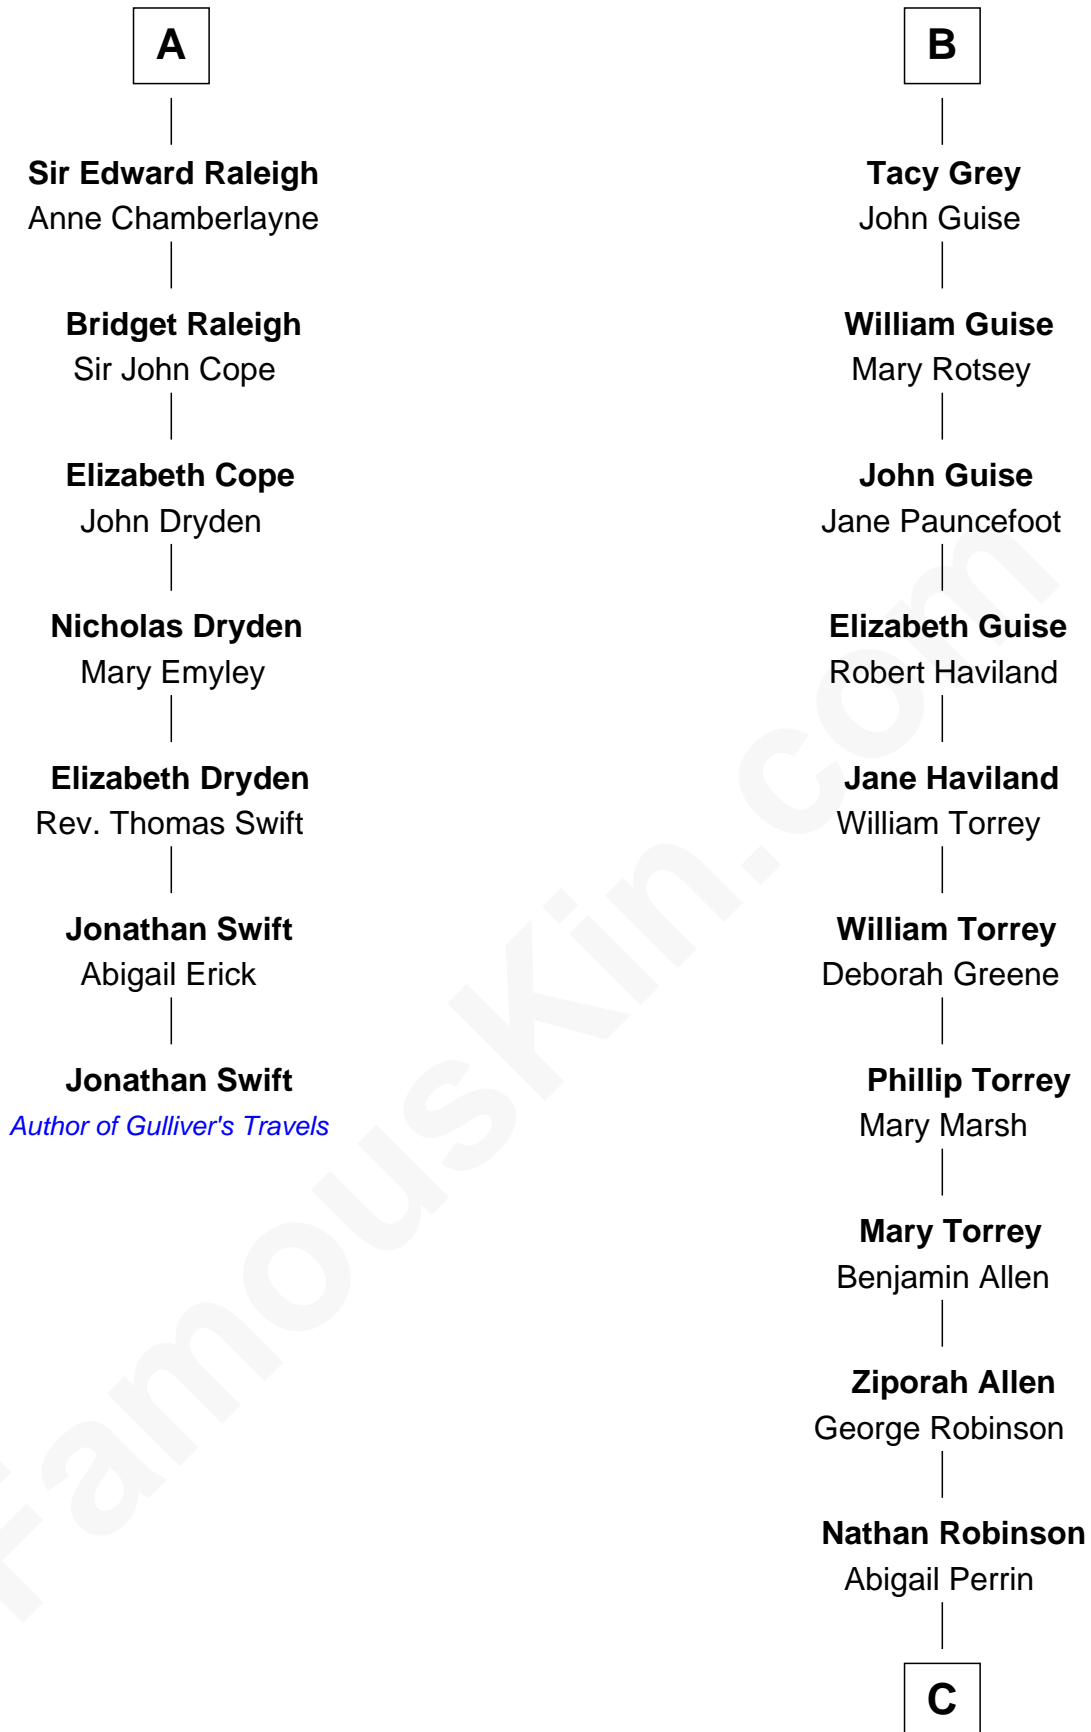

FamousKin.com Relationship Chart of

Jonathan Swift

Author of Gulliver's Travels

13th cousin 8 times removed of

Raquel Welch

Movie Actress

C

Hannah Kent Robinson