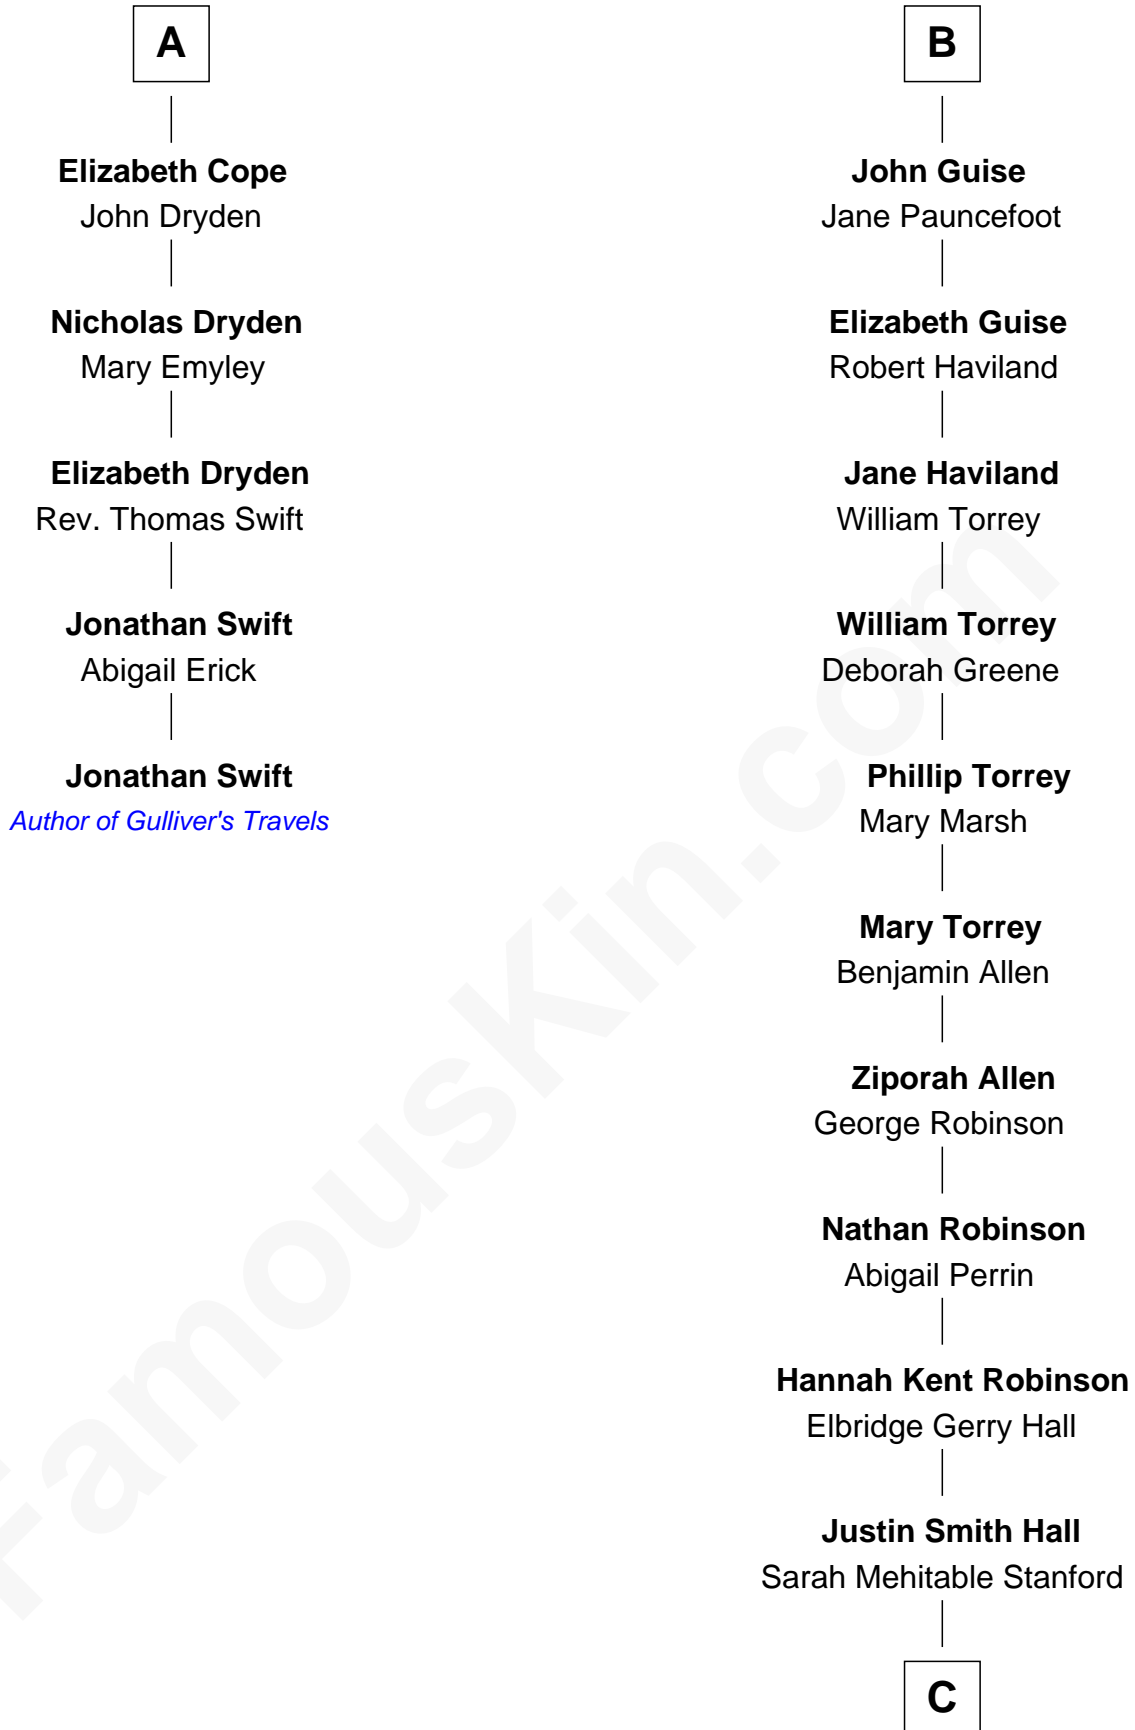

FamousKin.com Relationship Chart of

Jonathan Swift

Author of Gulliver's Travels

11th cousin 8 times removed of

Raquel Welch

Movie Actress

Ralph de Stafford
Margaret de Audley

C

Emery Stanford Hall

Clara Louise Adams

Josephine Sarah Hall

Armando Carlos Tejada

Raquel Welch

aka Raquel Welch