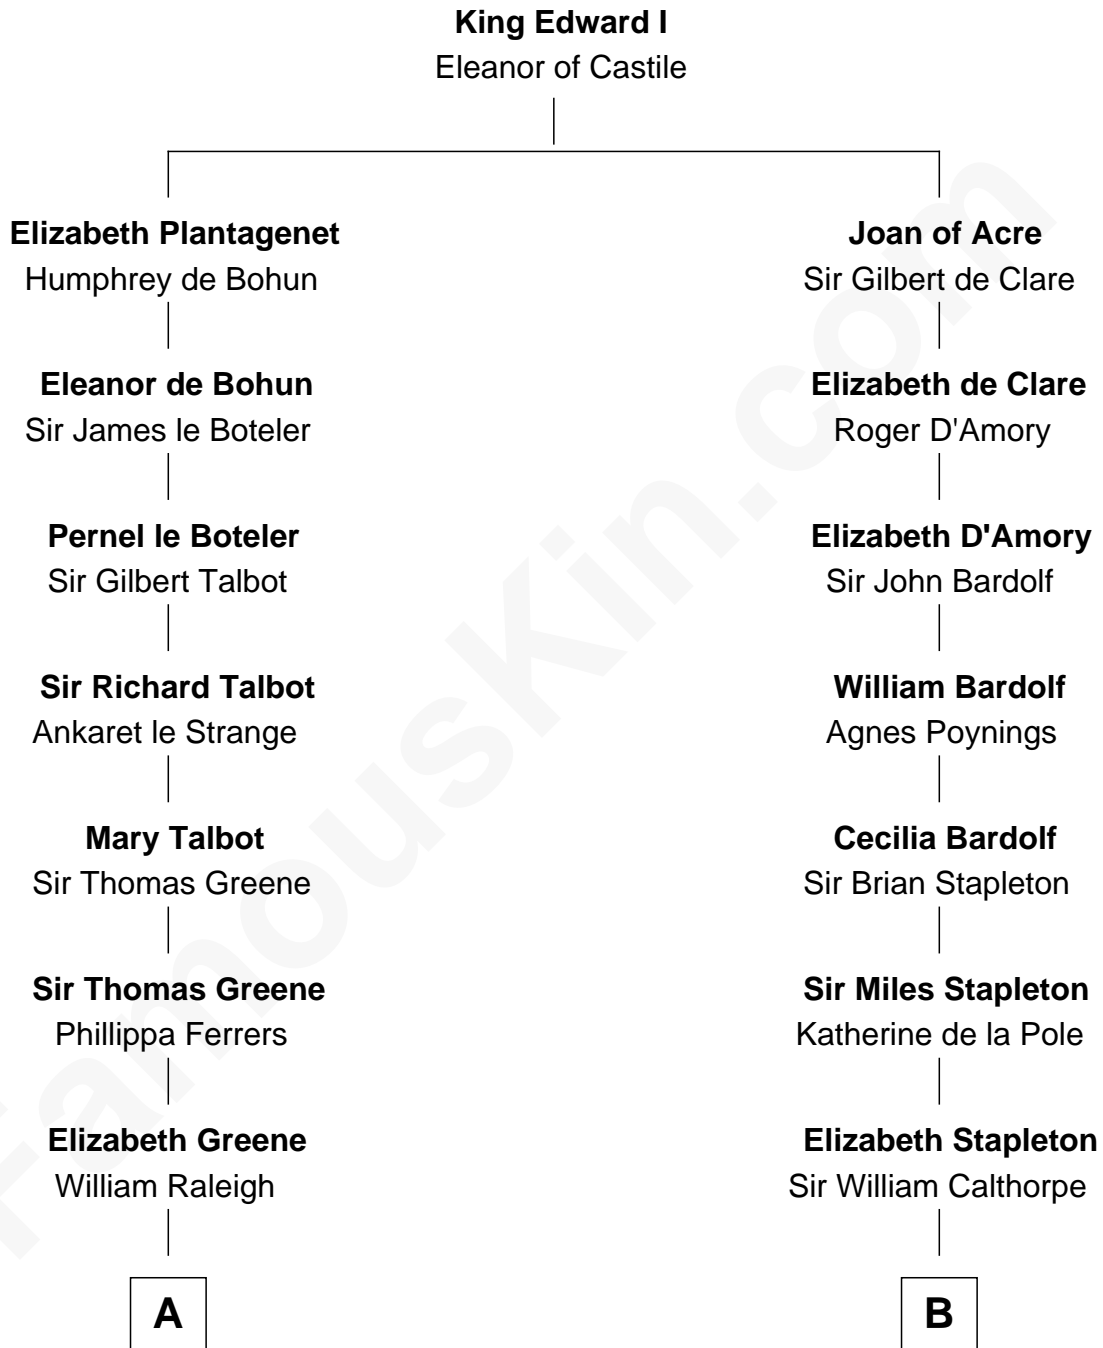

FamousKin.com Relationship Chart of

Jonathan Swift

Author of Gulliver's Travels

14th cousin 7 times removed of

Jesse James

Outlaw, Bank Robber, Murderer

C

Rachel Dorsey
Anthony Lindsay

Anthony Lindsay
Ailsey Cole

Sarah Lindsay
James Cole

Zerelda Elizabeth Cole
Robert Sallee James

Jesse James
Outlaw, Bank Robber, Murderer