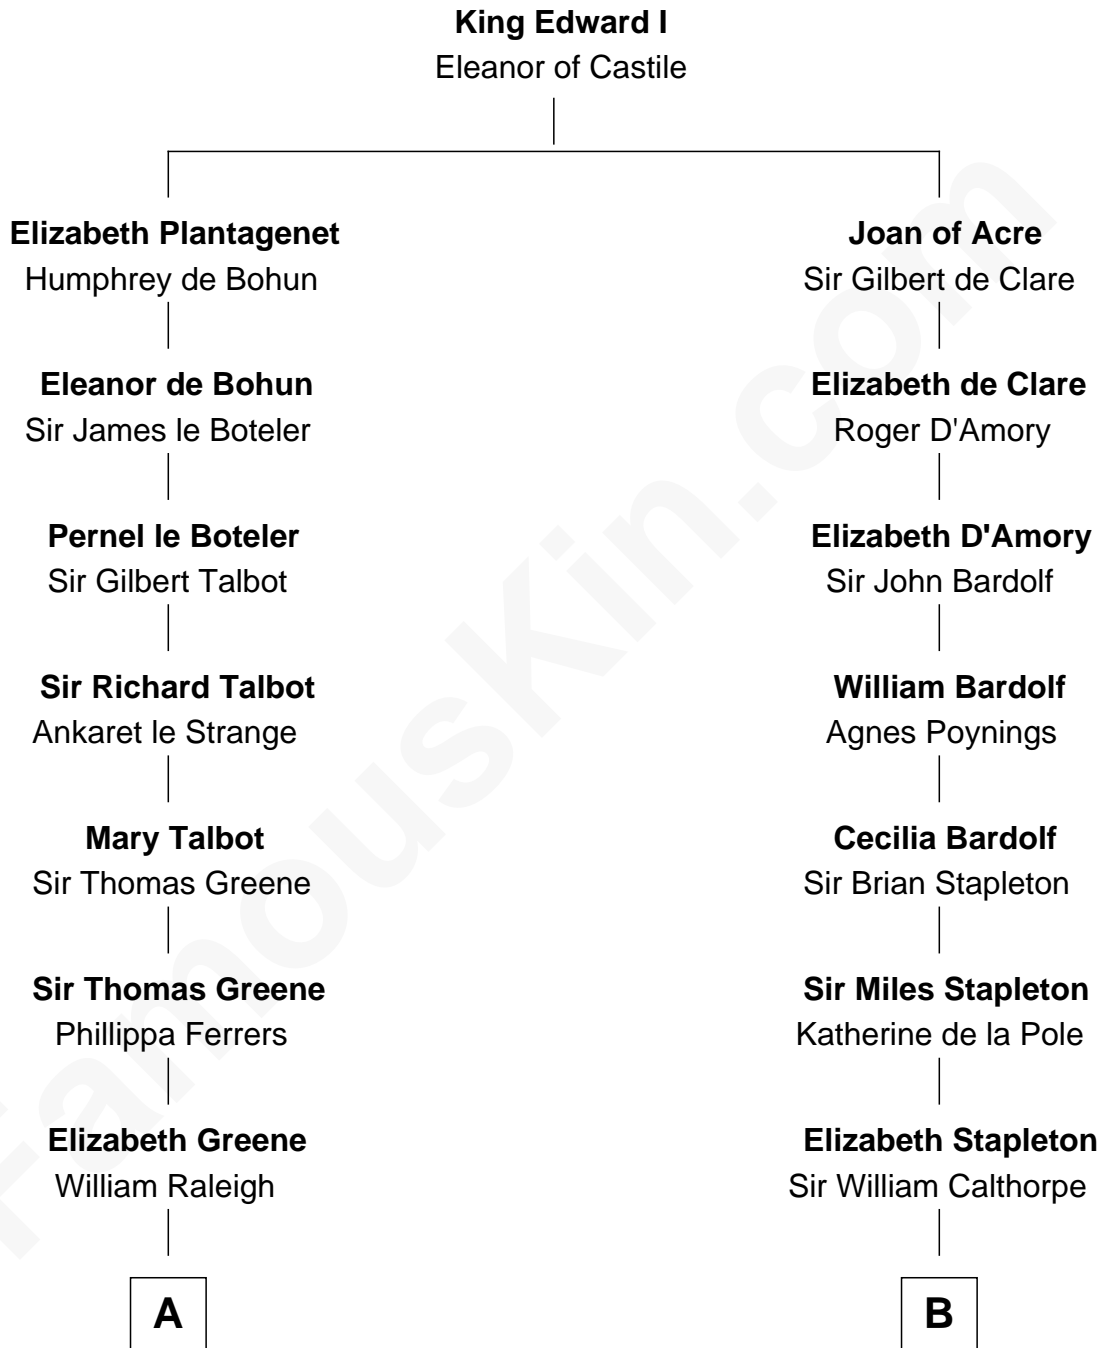

FamousKin.com Relationship Chart of

Jonathan Swift

Author of Gulliver's Travels

14th cousin 7 times removed of

Vachel Lindsay

American Poet

C

Rachel Dorsey
Anthony Lindsay

Vachel Lindsay
Mary Anna Quisenberry

Nicholas Lindsay
Martha Ann Cane

Vachel Thomas Lindsay
Katherine Frazee

Vachel Lindsay
American Poet

FamousKin.com