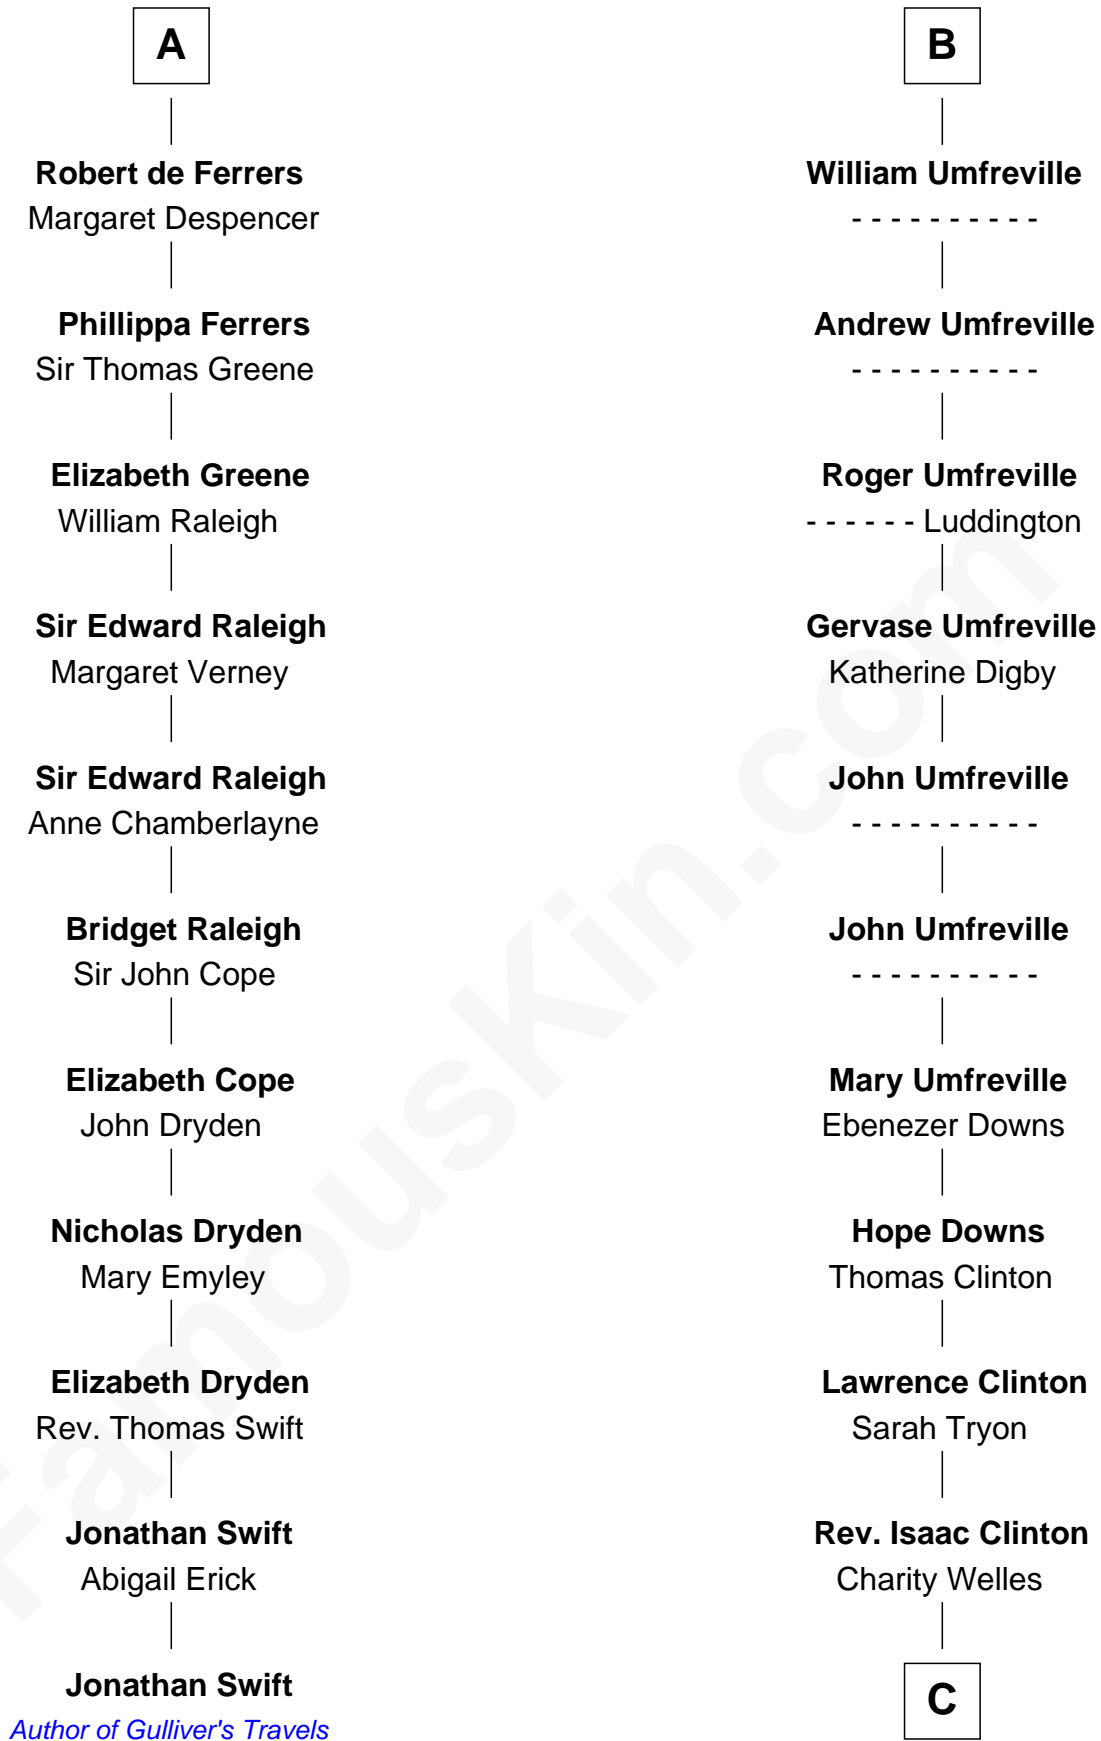

FamousKin.com

Relationship Chart of Jonathan Swift

Author of Gulliver's Travels

17th cousin 2 times removed of

Helen (Herron) Taft

First Lady of President William H. Taft

C

—
Maria Clinton

Ela Collins

—
Harriet Anne Collins

John Williamson Herron

—
Helen (Herron) Taft

First Lady of William H. Taft

FamousKin.com