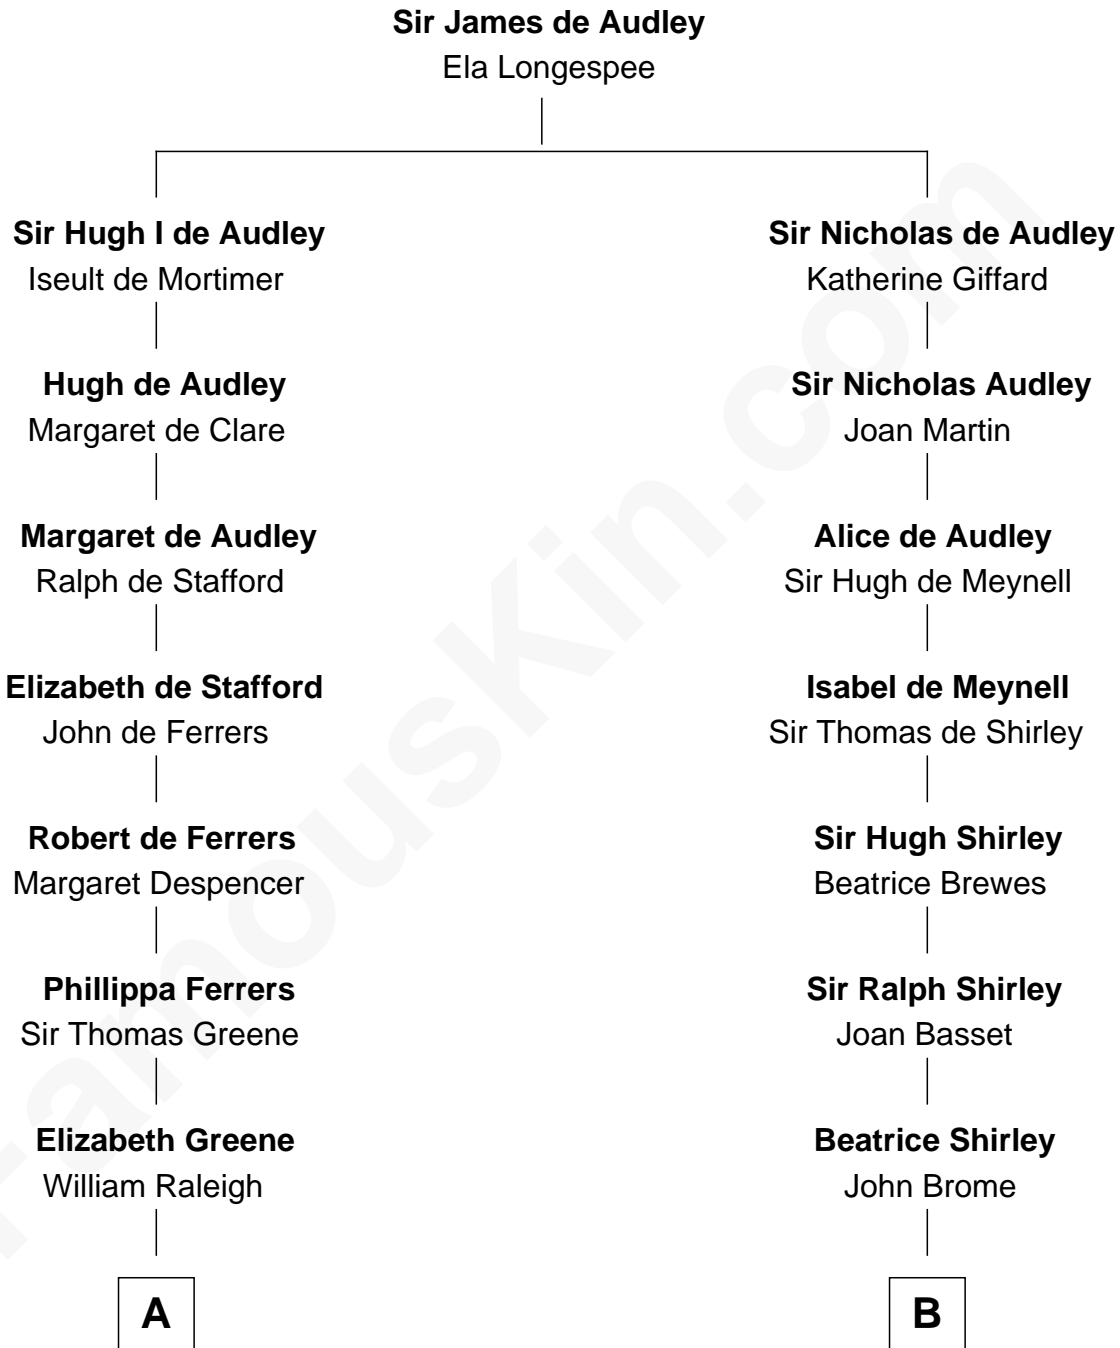

FamousKin.com

Relationship Chart of Jonathan Swift

Author of Gulliver's Travels

14th cousin 6 times removed of

Helen (Herron) Taft

First Lady of President William H. Taft

C

Charity Welles
Rev. Isaac Clinton

Maria Clinton
Ela Collins

Harriet Anne Collins
John Williamson Herron

Helen (Herron) Taft
First Lady of William H. Taft

FamousKin.com