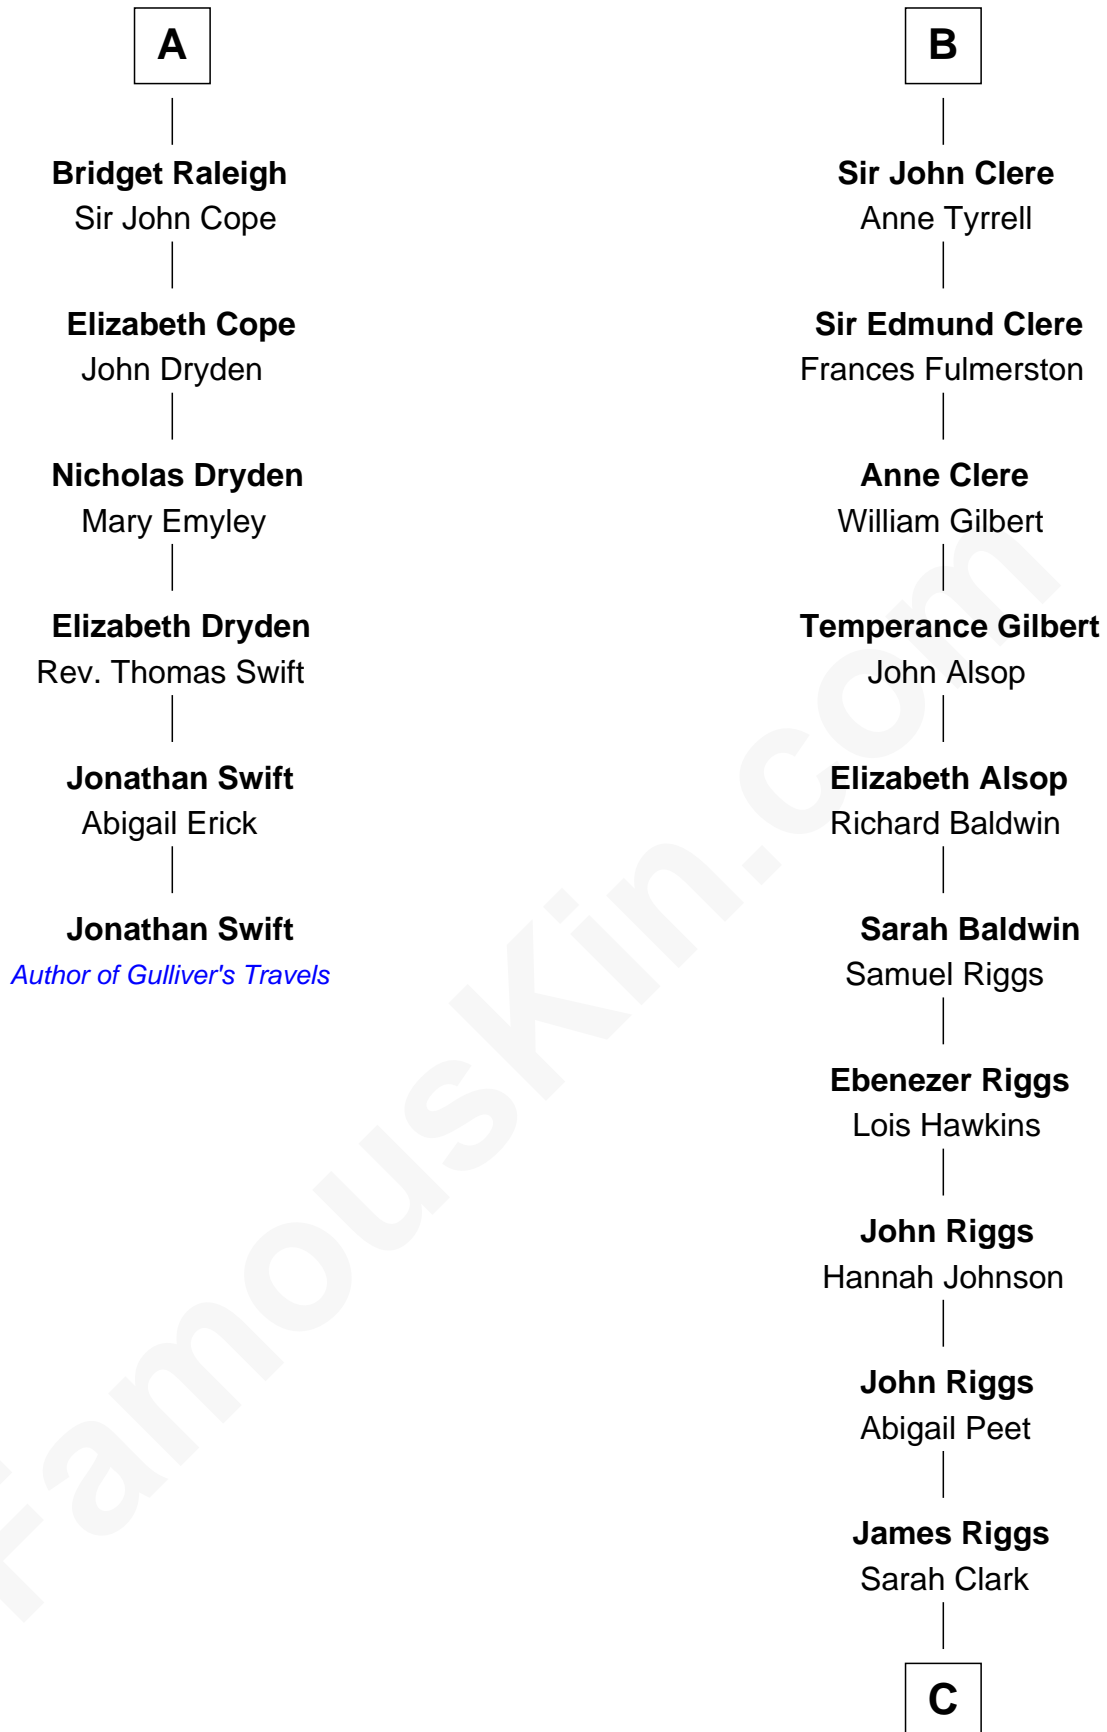

FamousKin.com

Relationship Chart of Jonathan Swift

Author of Gulliver's Travels

12th cousin 9 times removed of

Mamie (Doud) Eisenhower

First Lady of President Dwight Eisenhower

C

George Riggs

Phebe Caniff

Maria Riggs

Eli Doud

Royal Houghton Doud

Mary Cornelia Sheldon

John Sheldon Doud

Elivera Mathilda Carlson

Mamie (Doud) Eisenhower