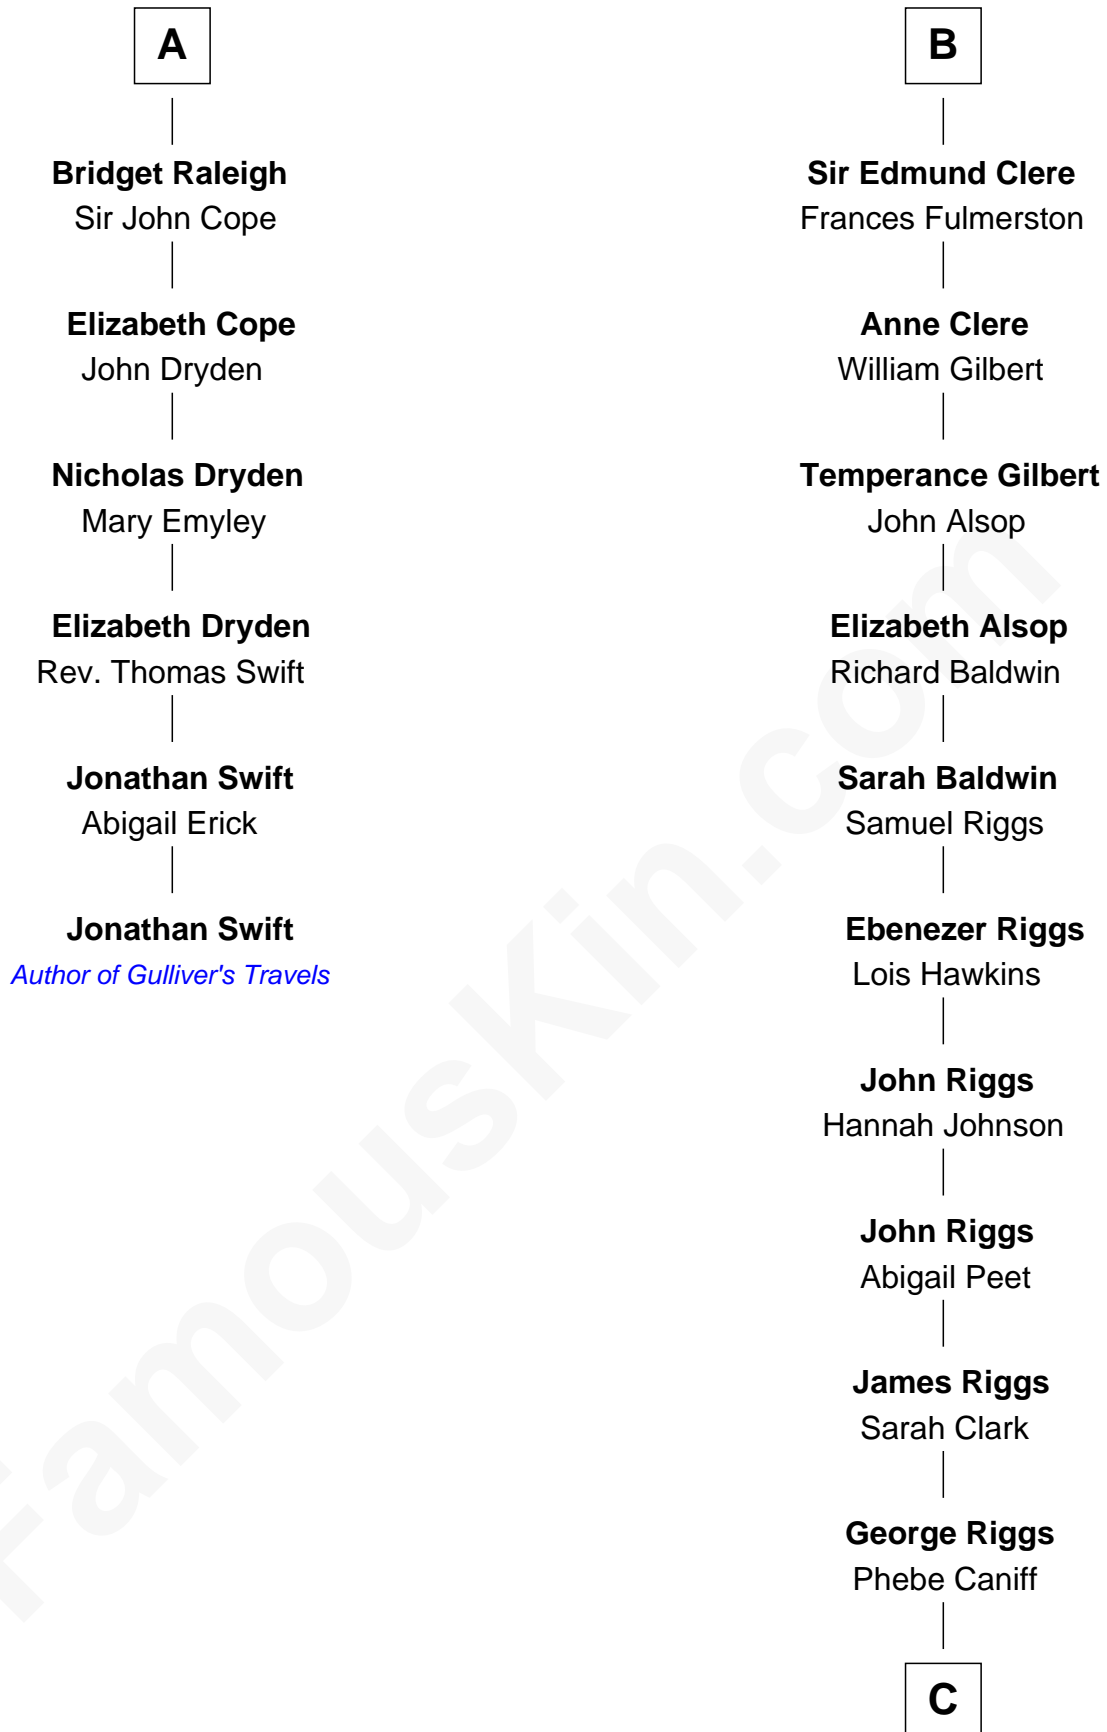

## Relationship Chart of Jonathan Swift

*Author of Gulliver's Travels*

12th cousin 8 times removed of

**Mamie (Doud) Eisenhower**

*First Lady of President Dwight Eisenhower*

C

**Maria Riggs**

Eli Doud

**Royal Houghton Doud**

Mary Cornelia Sheldon

**John Sheldon Doud**

Elivera Mathilda Carlson

**Mamie (Doud) Eisenhower**

*First Lady of Dwight Eisenhower*