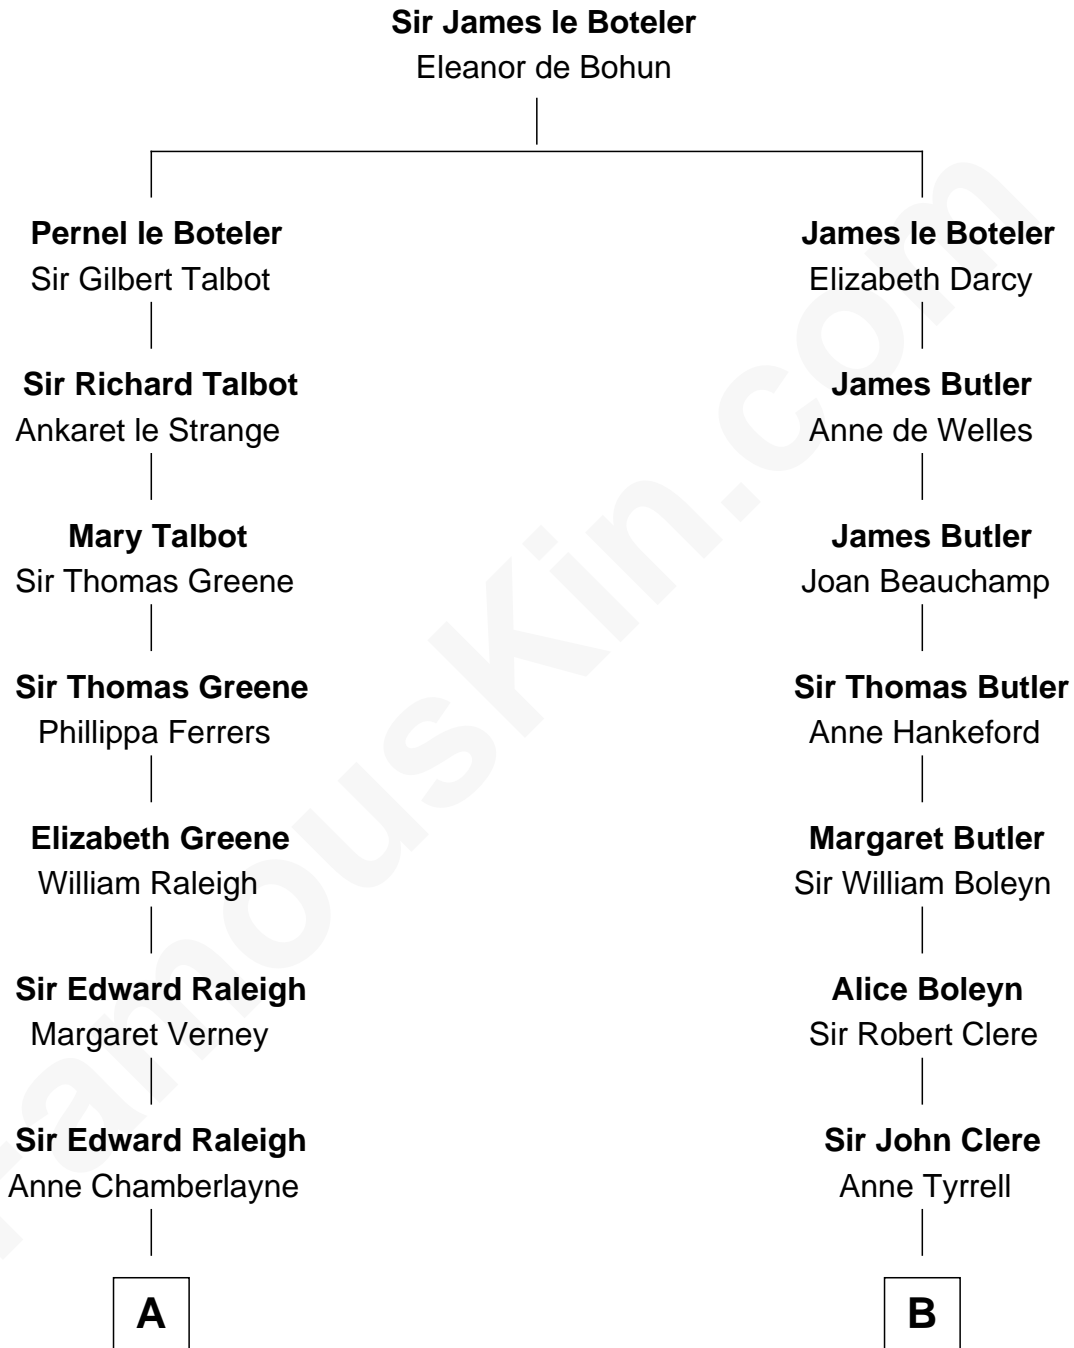

# FamousKin.com

## Relationship Chart of Jonathan Swift

*Author of Gulliver's Travels*

12th cousin 8 times removed of

**Mamie (Doud) Eisenhower**

*First Lady of President Dwight Eisenhower*

C

**Maria Riggs**

Eli Doud

**Royal Houghton Doud**

Mary Cornelia Sheldon

**John Sheldon Doud**

Elivera Mathilda Carlson

**Mamie (Doud) Eisenhower**

*First Lady of Dwight Eisenhower*