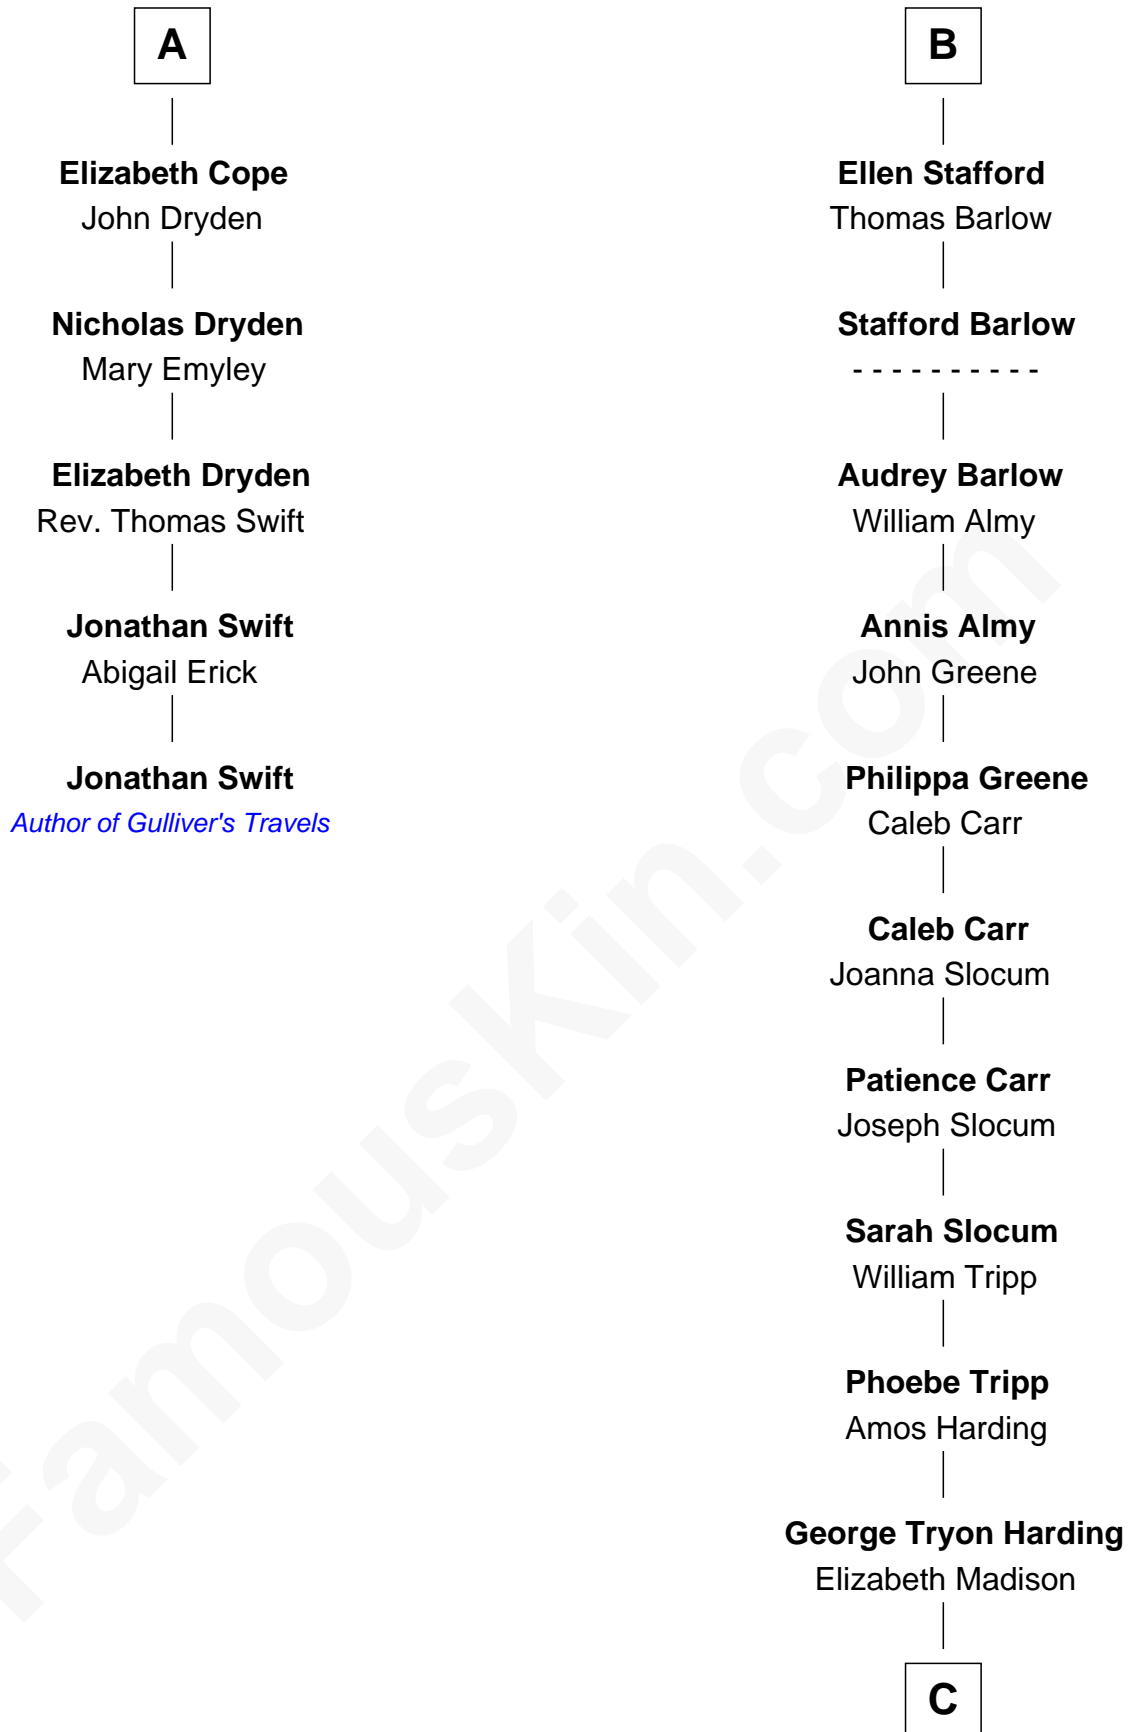

FamousKin.com Relationship Chart of

Jonathan Swift

Author of Gulliver's Travels

11th cousin 8 times removed of

Warren G. Harding

29th U.S. President

C

Charles Alexander Harding

Mary Ann Crawford

Dr. George Tryon Harding

Phoebe Elizabeth Dickerson

Warren G. Harding

29th U.S. President

FamousKin.com