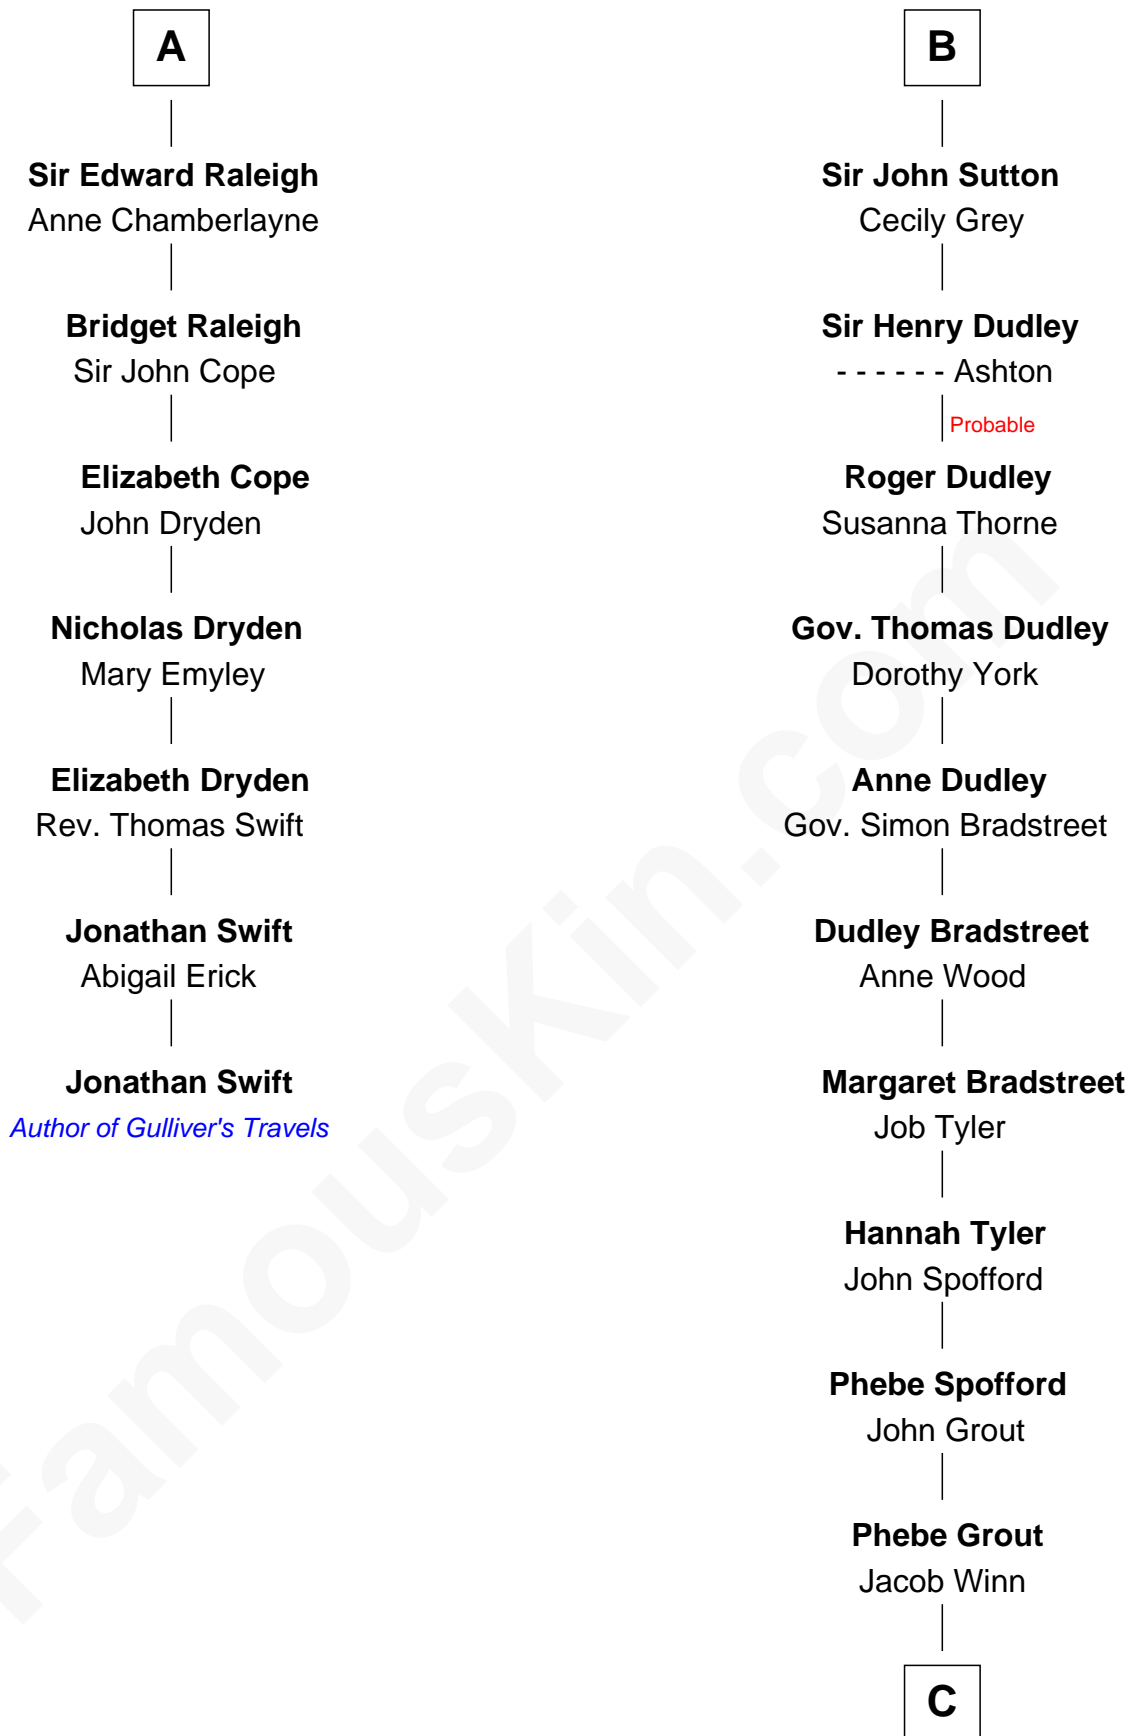

FamousKin.com Relationship Chart of

Jonathan Swift

Author of Gulliver's Travels

13th cousin 8 times removed of

Herbert Hoover

31st U.S. President

C

—
Endymia Winn

Thomas Sherwood

—
Lucinda Sherwood

John Minthorn

—
Theodore Minthorn

Mary Wasley

—
Hulda Randall Minthorn

Jessie Clark Hoover

—
Herbert Hoover

31st U.S. President